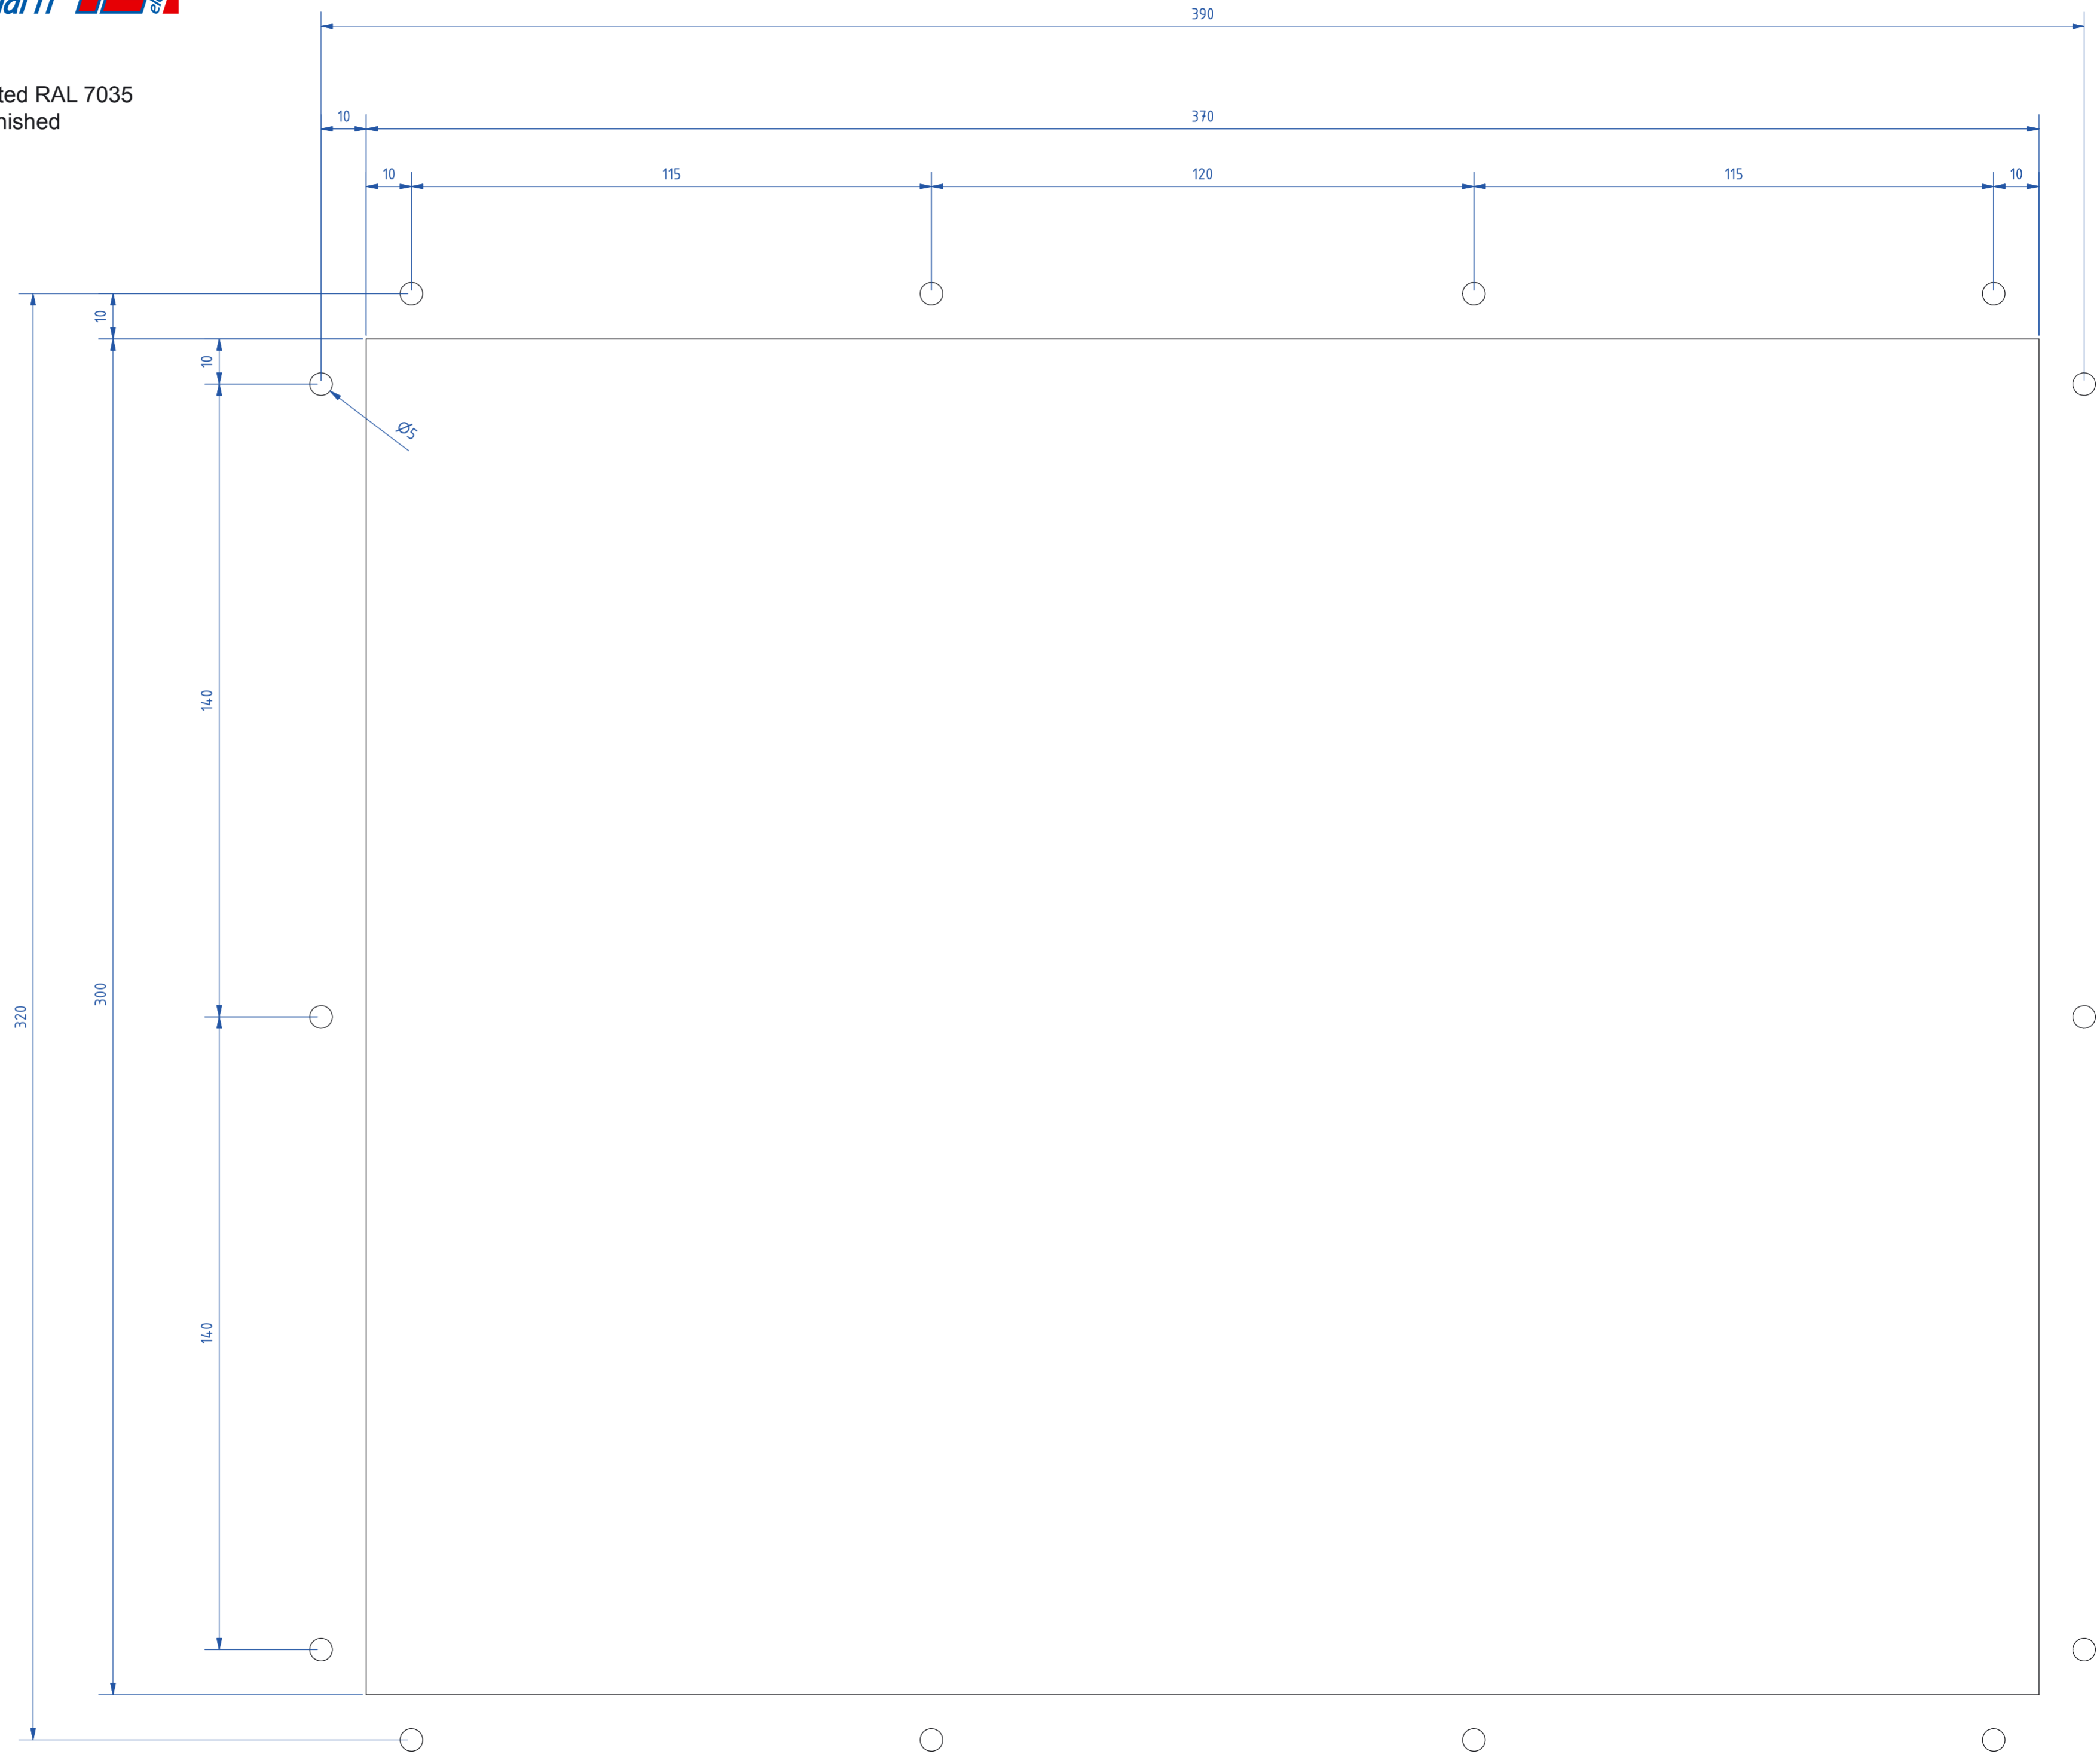

Panel PCs and LCDs WM Series
WM 15-...-PMA / PME
38,1 cm (15") 4:3 LCD

Front Panel:
PMA = Panelmount, 5 mm aluminium, powder-coated RAL 7035
PME = Panelmount, 5 mm stainless steel, brush-finished

Version 150610
Assembly drawing
Unit: mm, true to scale