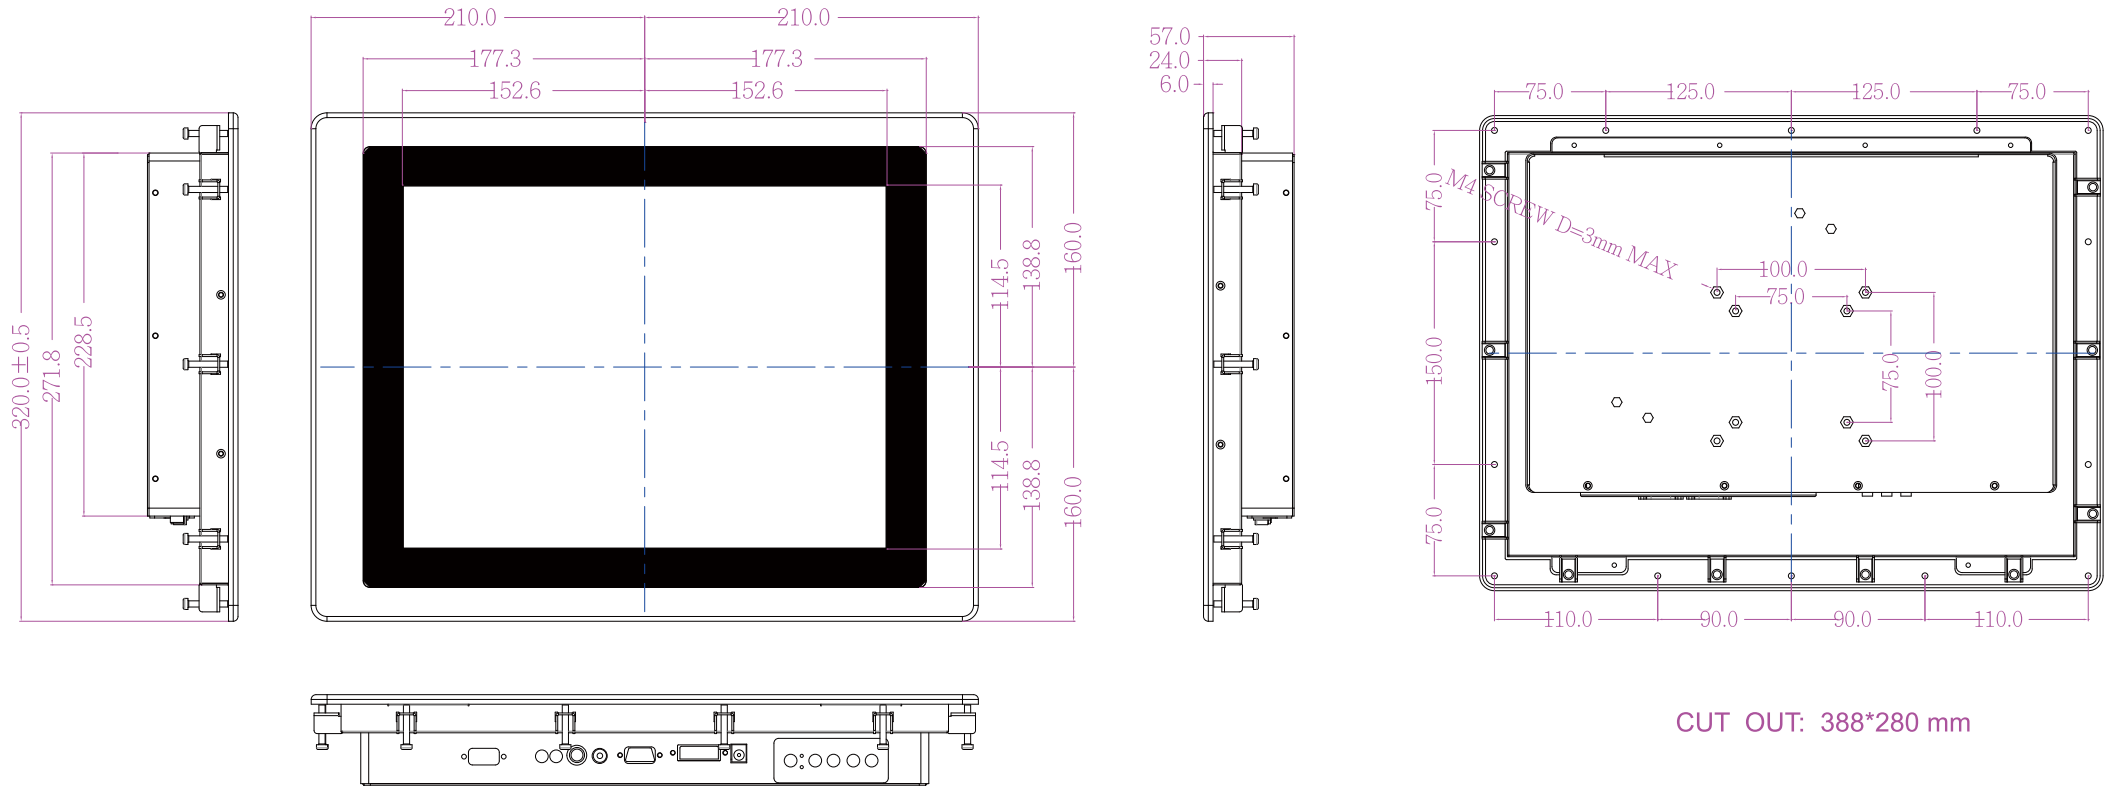

WM-MTU Series
 WM 15-VD-PMA-MTU
 38,1 cm (15") 4:3
 Cut-out: 388 × 280 mm

CUT OUT: 388*280 mm