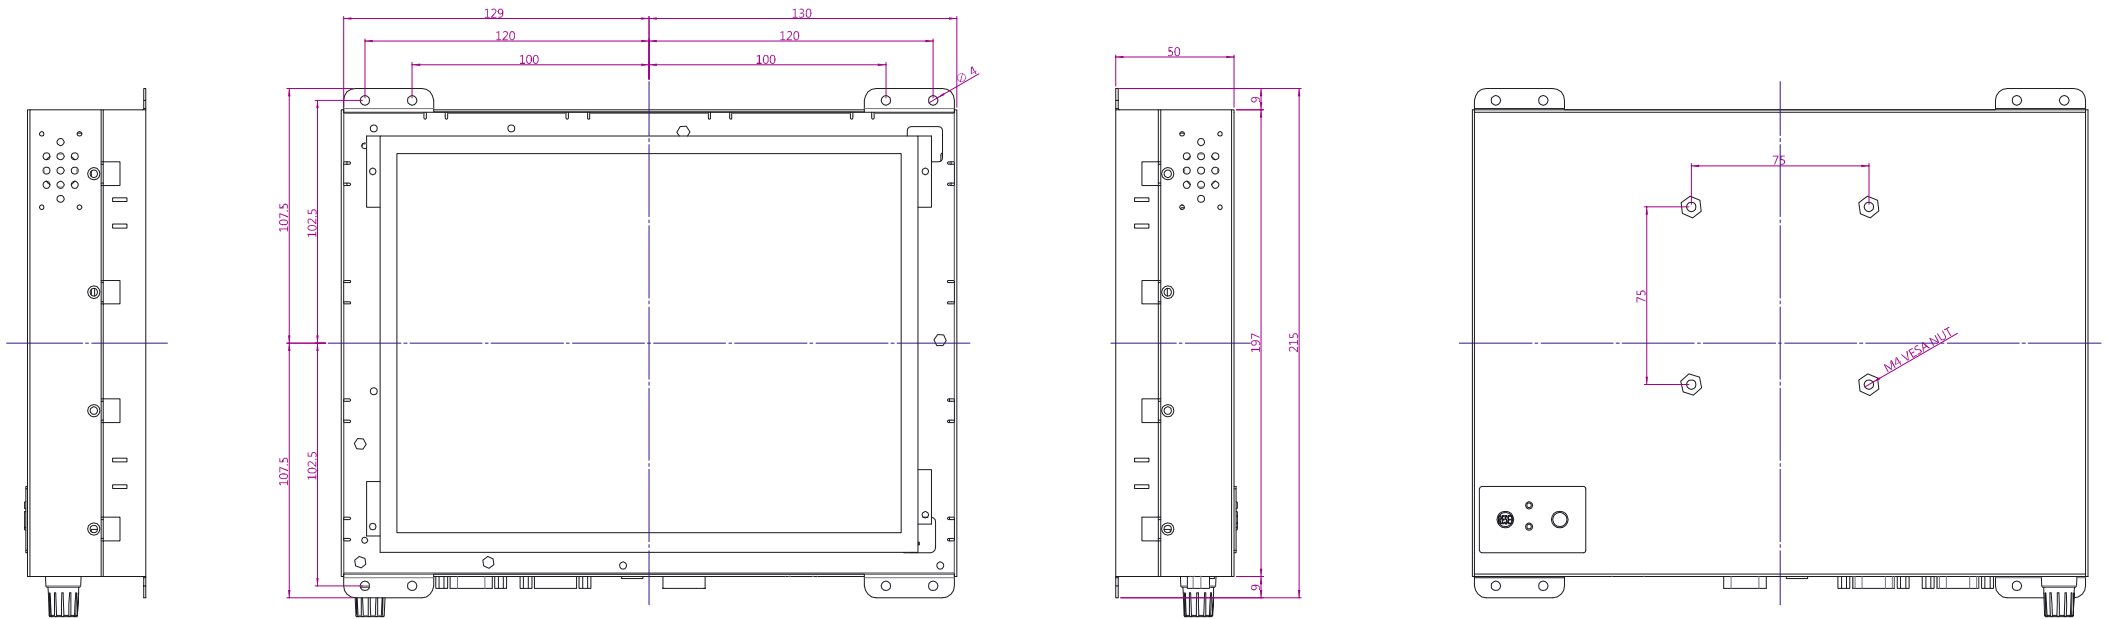

SlimLine IB32 Series
SlimLine WM 10-IB32-OF (Openframe)
 26,4 cm (10,4") 4:3 LCD

- 1. Brightness / Adjustment
- 2. RS232 (optional)
- 3. DC-in 12V
- 4. RS232/422/485 (Default RS232)

- 5. USB
- 6. HDMI
- 7. 2 x RJ45