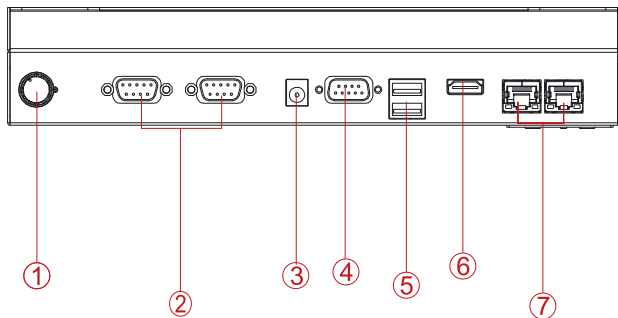

SlimLine IB32 Series
SlimLine WM 10-IB32-OF (Openframe)
 26,4 cm (10,4") 4:3 LCD

- 1. Brightness / Adjustment
- 2. RS232 (optional)
- 3. DC-in 12V
- 4. RS232/422/485 (Default RS232)

- 5. USB
- 6. HDMI
- 7. 2 x RJ45