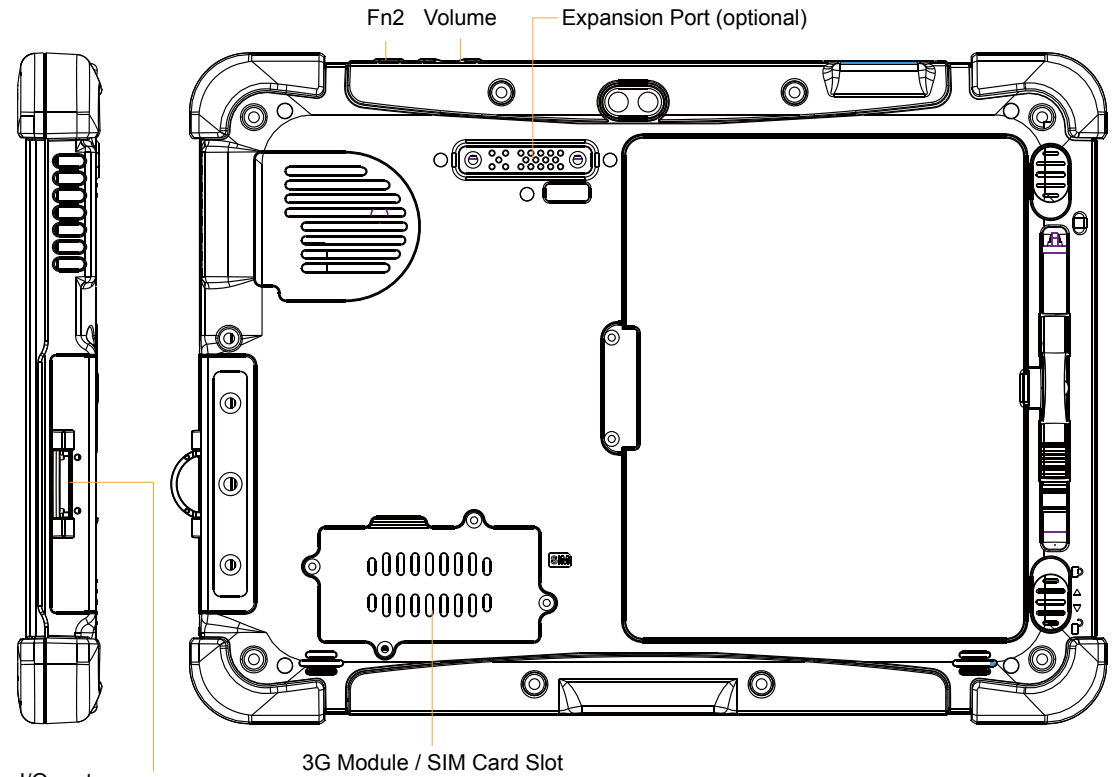

# M101H Industrial Tablet PC

Dimensions: 271,8 × 197,2 × 21 mm

25,7 cm (10,1") 16:10 LCD

Net weight: 1,25 kg

## I/O ports:

- Micro HDMI(optional)
- LAN / RS232
- USB3.0
- Mic in / Line Out
- Power Jack
- Micro SD Card Reader