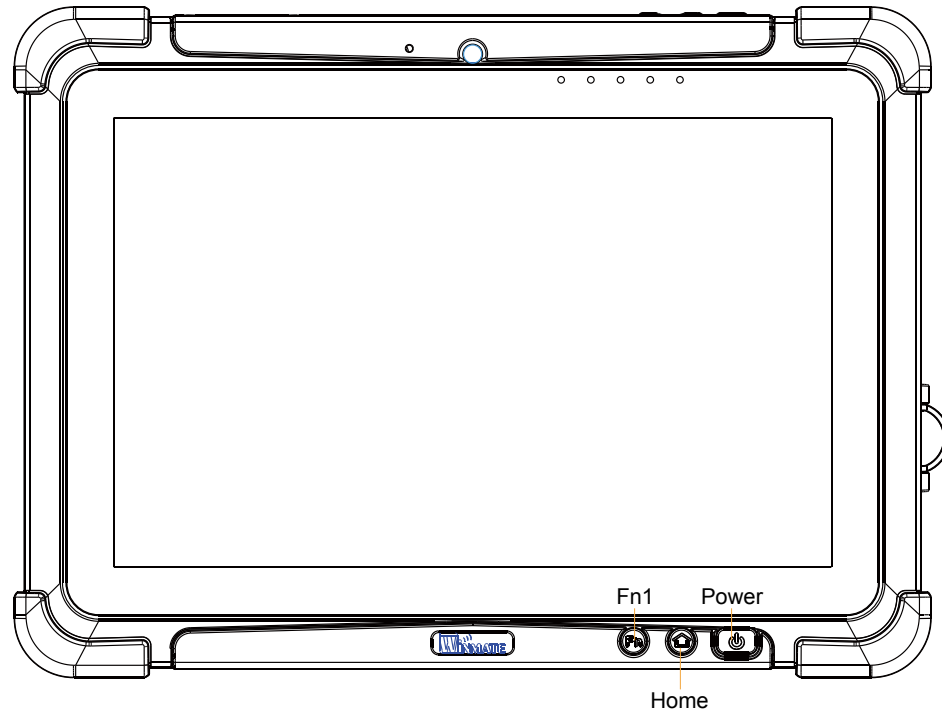

# M101H Industrial Tablet PC

Dimensions: 271,8 × 197,2 × 21 mm

25,7 cm (10,1") 16:10 LCD

Net weight: 1,25 kg

## I/O ports:

- Micro HDMI(optional)
- LAN / RS232
- USB3.0
- Mic in / Line Out
- Power Jack
- Micro SD Card Reader