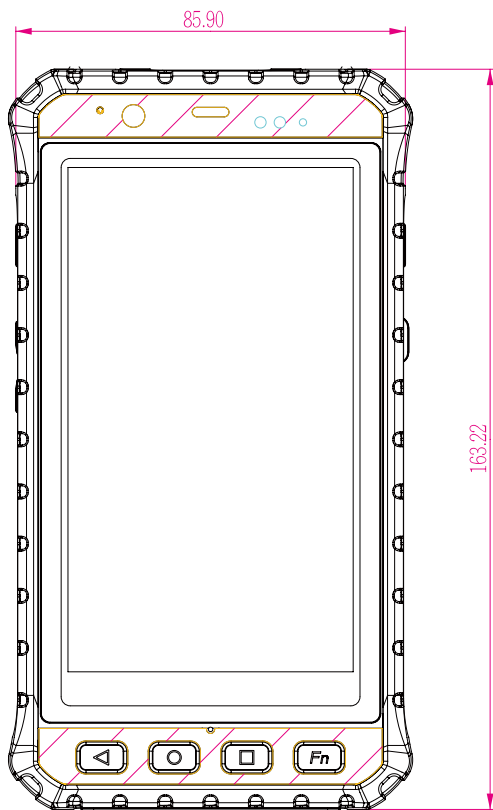

E500RM8-4E Rugged Industrial PDA

5" (12,7 cm) 16:9

Net weight: 315 g

Barcode Reader (Optional)

Fingerprint Reader (Optional)

Smart Card Reader (Optional)