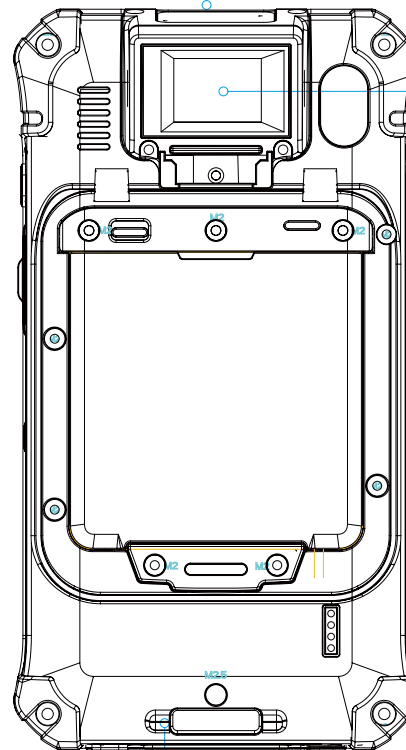

E500RM8-4E Rugged Industrial PDA

5" (12,7 cm) 16:9

Net weight: 315 g

Barcode Reader (Optional)

Fingerprint Reader (Optional)

Smart Card Reader (Optional)