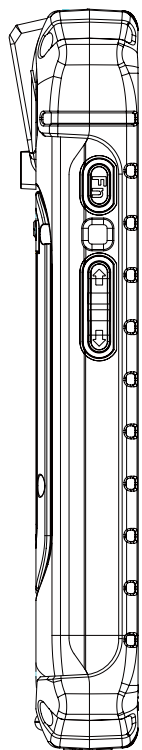

E500RM8-4E Rugged Industrial PDA

5" (12,7 cm) 16:9

Net weight: 315 g

Barcode Reader (Optional)

Fingerprint Reader (Optional)

Smart Card Reader (Optional)