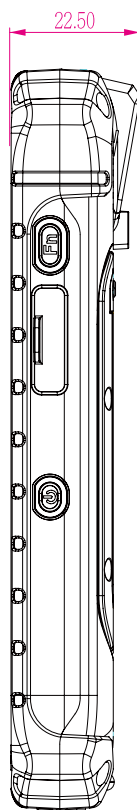

E500RM8-4E Rugged Industrial PDA

5" (12,7 cm) 16:9

Net weight: 315 g

Barcode Reader (Optional)

Fingerprint Reader (Optional)

Smart Card Reader (Optional)