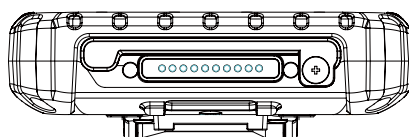

E500RM8-4E Rugged Industrial PDA

5" (12,7 cm) 16:9

Net weight: 315 g

Barcode Reader (Optional)

Fingerprint Reader (Optional)

Smart Card Reader (Optional)