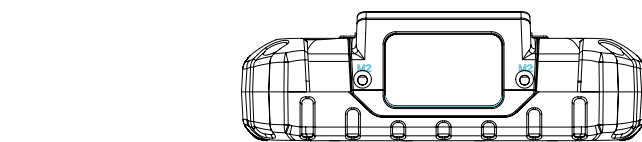

E500RM8-4E Rugged Industrial PDA

5" (12,7 cm) 16:9

Net weight: 315 g

Barcode Reader (Optional)

Fingerprint Reader (Optional)

Smart Card Reader (Optional)