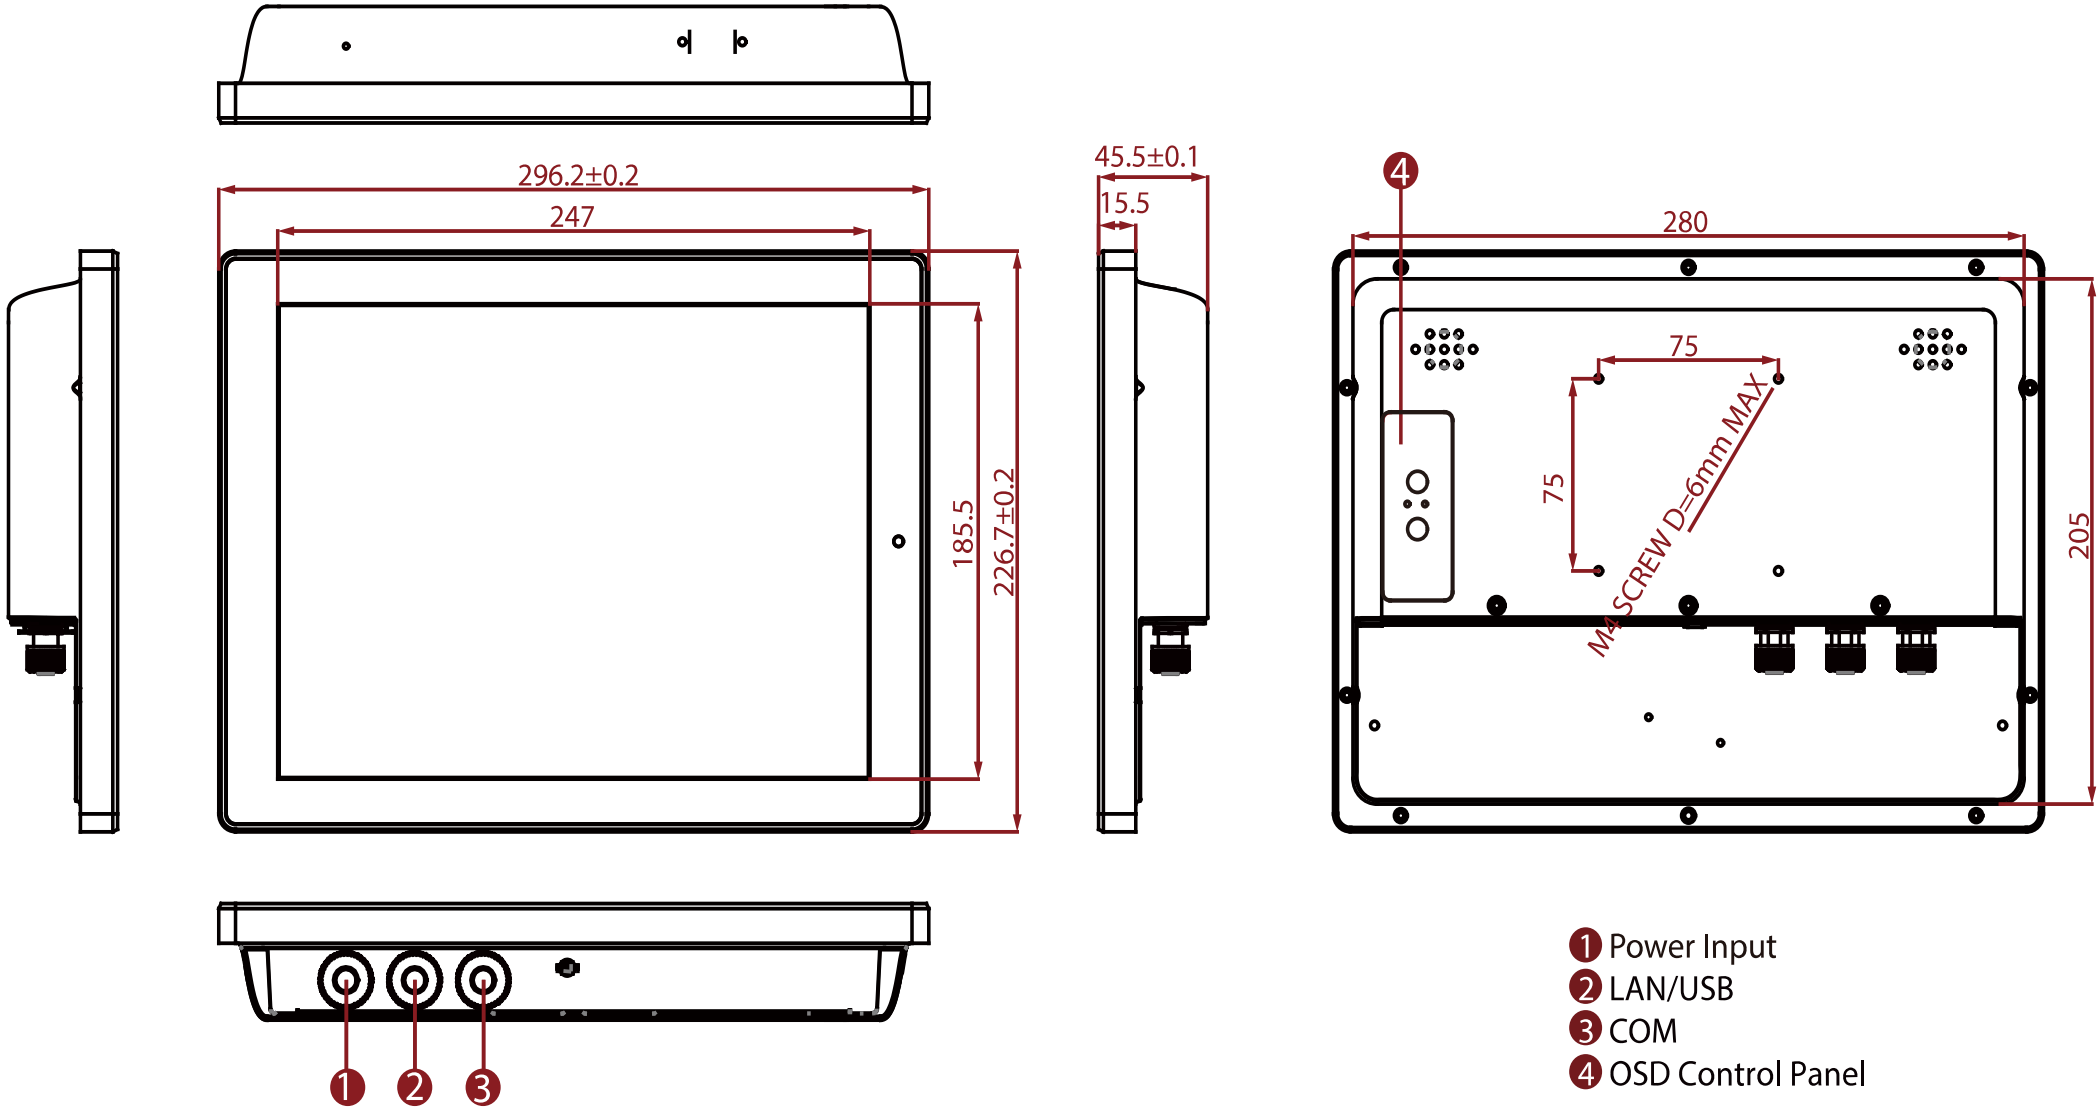

G-WIN Rugged Panel PC
R12IE3S-GSM2(HB)
 30,7 cm (12,1") 4:3 LCD

- ① Power Input
- ② LAN/USB
- ③ COM
- ④ OSD Control Panel