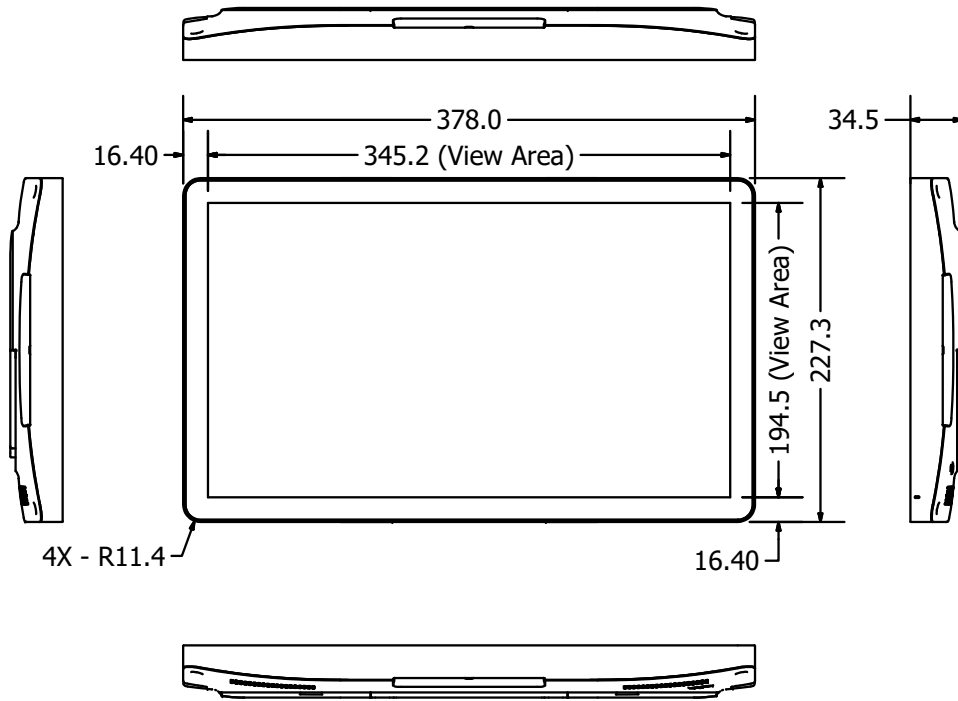

MicroTouch
M1-156IC-W11-IC-A2
39,5 cm (15,6") 16:9 LCD

Close-up of Peripheral Mounting Location