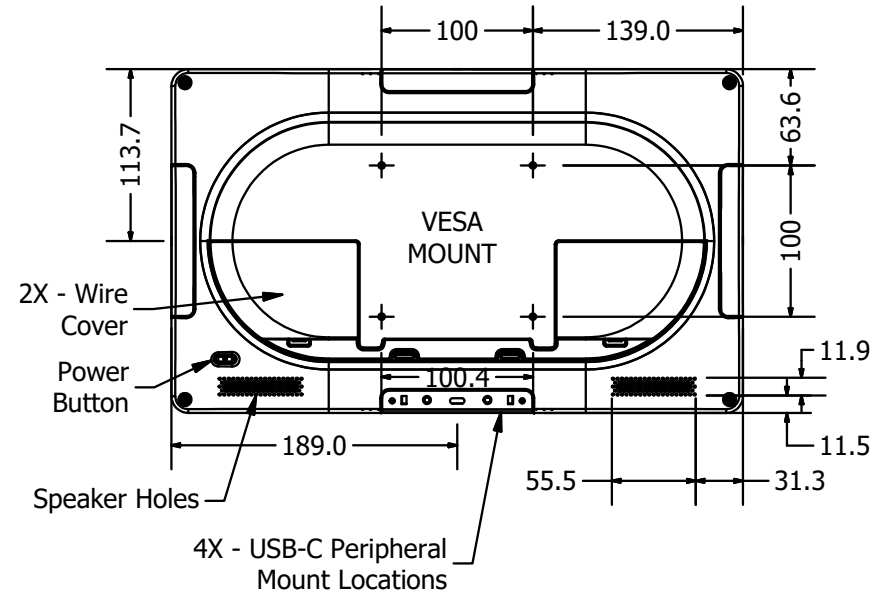

MicroTouch
M1-156IC-W11-IC-A2
39,5 cm (15,6") 16:9 LCD

Close-up of Peripheral Mounting Location