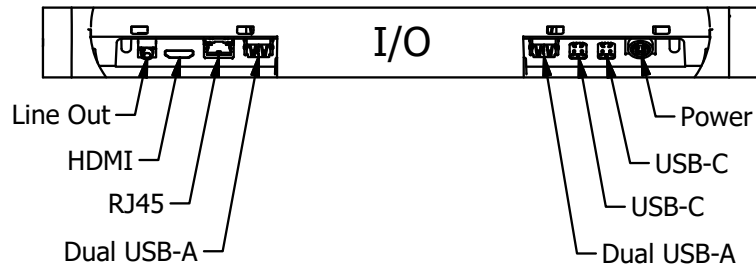

MicroTouch
M1-156IC-W11-IC-A2
39,5 cm (15,6") 16:9 LCD

Close-up of Peripheral Mounting Location