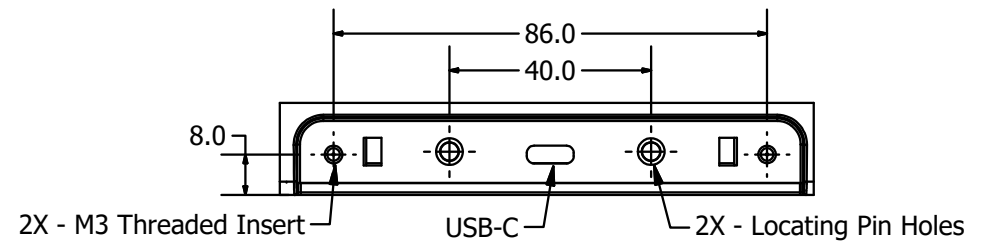

MicroTouch
M1-156IC-W11-IC-A2
39,5 cm (15,6") 16:9 LCD

Close-up of Peripheral Mounting Location