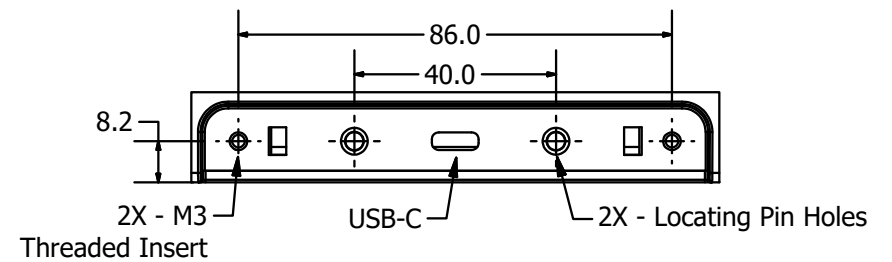

MicroTouch
 M1-215IC-W11-I5-A2
 54,6 cm (21,5") 16:9 LCD

Close-up of Peripheral Mounting Location