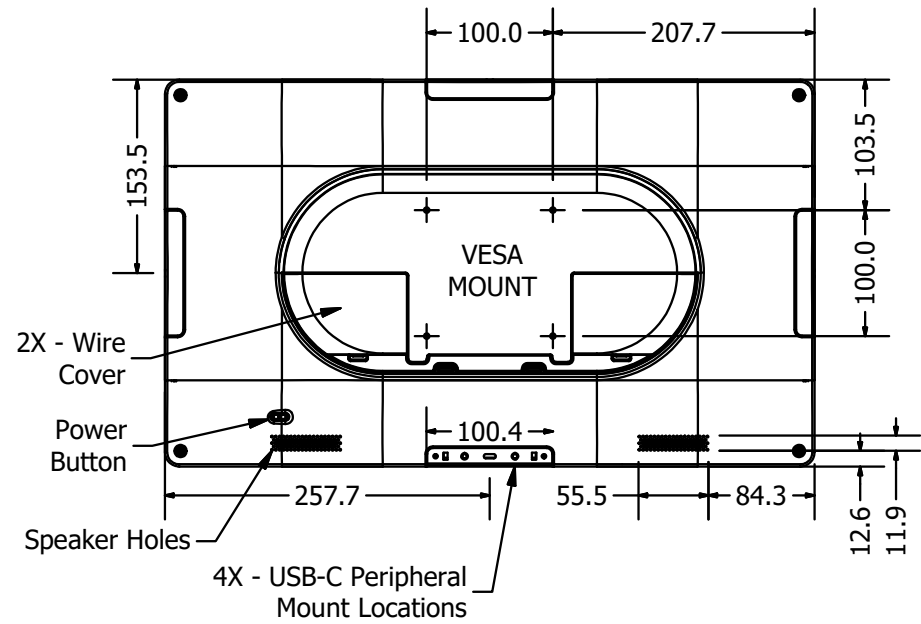

MicroTouch
 M1-215IC-W11-I5-A2
 54,6 cm (21,5") 16:9 LCD

Close-up of Peripheral Mounting Location