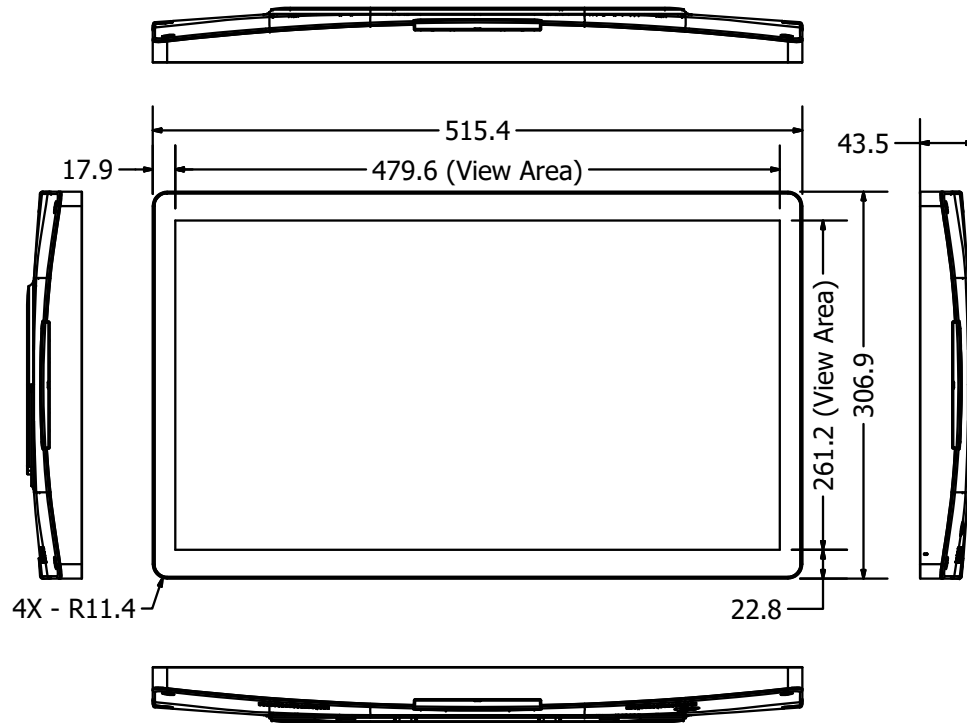

MicroTouch
 M1-215IC-W11-I5-A2
 54,6 cm (21,5") 16:9 LCD

Close-up of Peripheral Mounting Location