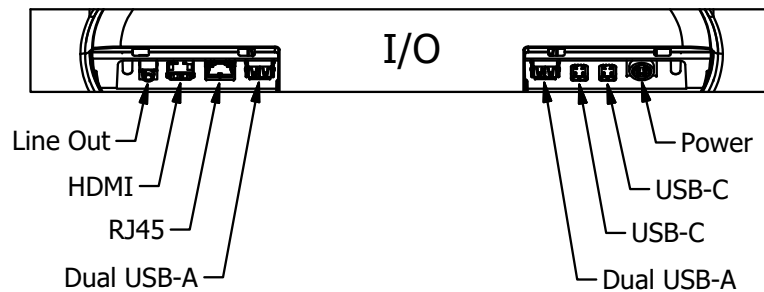

MicroTouch
 M1-215IC-W11-I5-A2
 54,6 cm (21,5") 16:9 LCD

Close-up of Peripheral Mounting Location