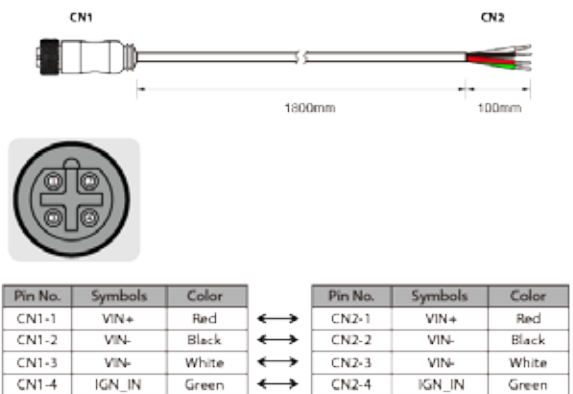

FM07, 7-inch Vehicle Mounted Computer

A Rugged Vehicle Mounted Computer for Data Collection in Warehouse and Logistics Applications

Accessories

	Winmate Part Number	Accessory Image
STANDARD ACCESSORIES		
M12 Power Cable	94J004L040K1	
M12 LAN Cable	94I0120080K0	
Wi-Fi Antenna	397SM0000002	
User Guide	91521111109C	
OPTIONAL ACCESSORIES		
Mounting Kit 1 – No Drill Solution	98K000A0005Y	
Mounting Kit 2 – Drill Solution	98K000A0006P	
Mounting Kit 3 - Keyboard Mounting	98K000A000AO	
WWAN Antenna	397SM0000002	
GPS Antenna	397SM000000G	
RS232 Cable	94G3094090K2	
CANBus Cable	94E2150090K0	
Audio Cable	94E215R060K0	

FM07, 7-inch Vehicle Mounted Computer

A Rugged Vehicle Mounted Computer for Data Collection in Warehouse and Logistics Applications

Pin Assignment of Cables

M12 Power Cable

M12 LAN Cable