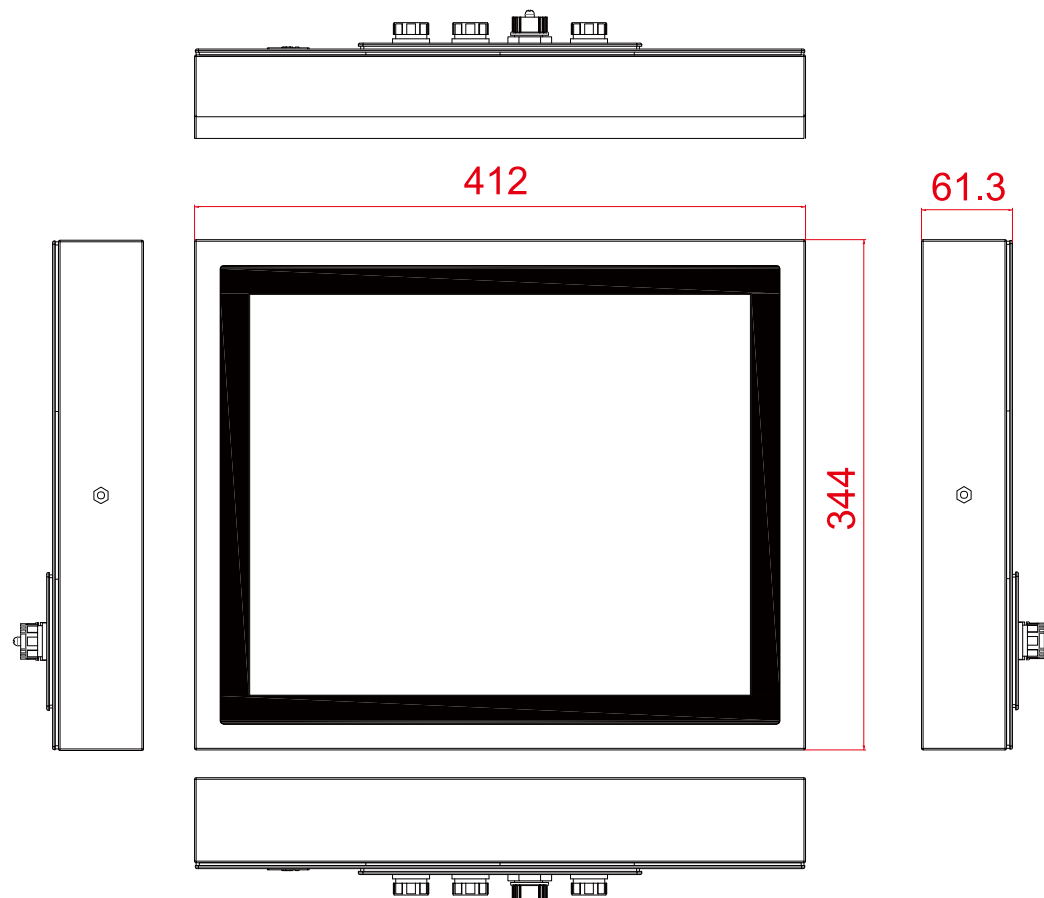

Flat Stainless P-CAP IP65 (Bay Trail)

R17IB3S-SPA1

43,2 cm (17") 4:3 LCD

Bay Trail