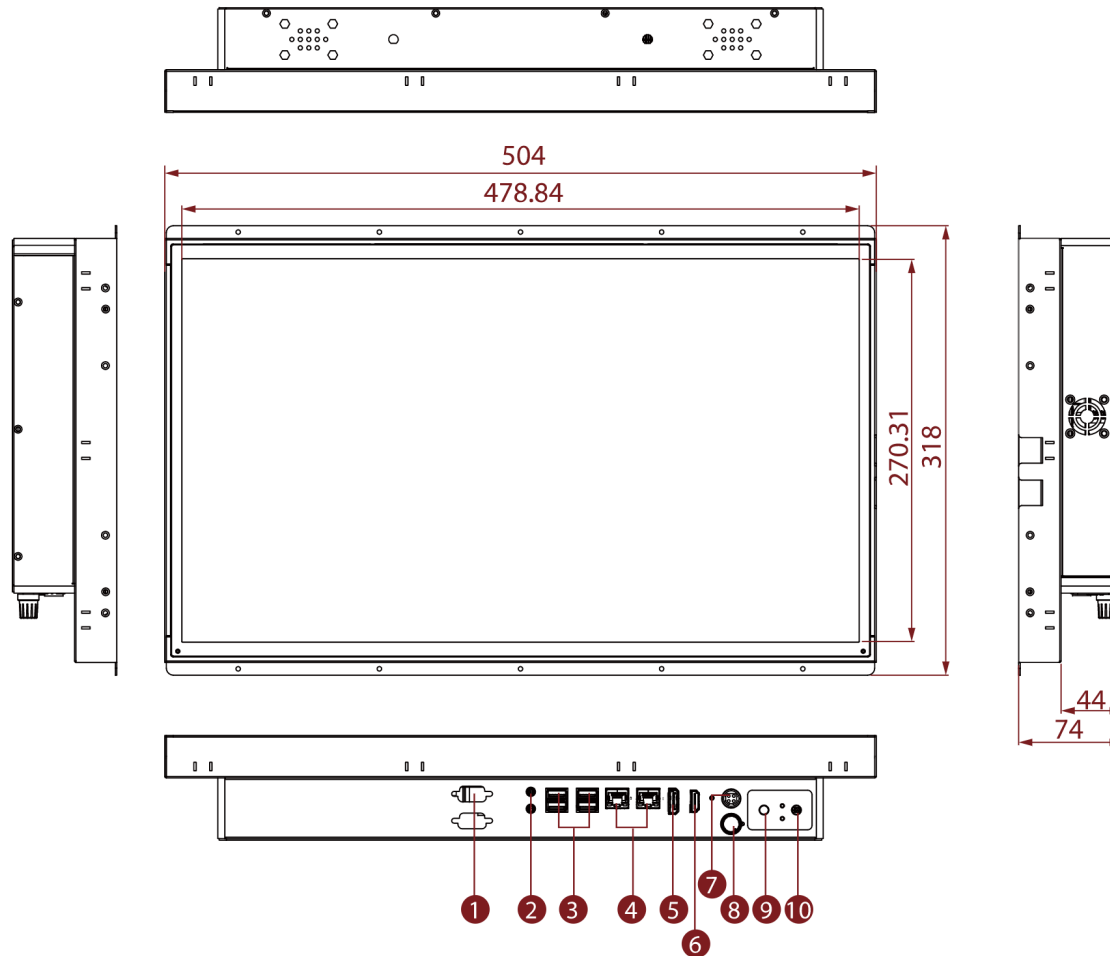

# SlimLine IK70 Series

SlimLine WM 22W-IK70-OF

54,6 cm (21,5") 16:9

- 1 1 x RS-232/422/485 Conn.
- 2 1 x RS-232
- 3 4 x USB 3.0
- 4 2 x LAN
- 5 DP 1.2
- 6 HDMI 1.4
- 7 12V DC IN
- 8 Brightness Adjustment Knob
- 9 Power On Button
- 10 Power Reset Button