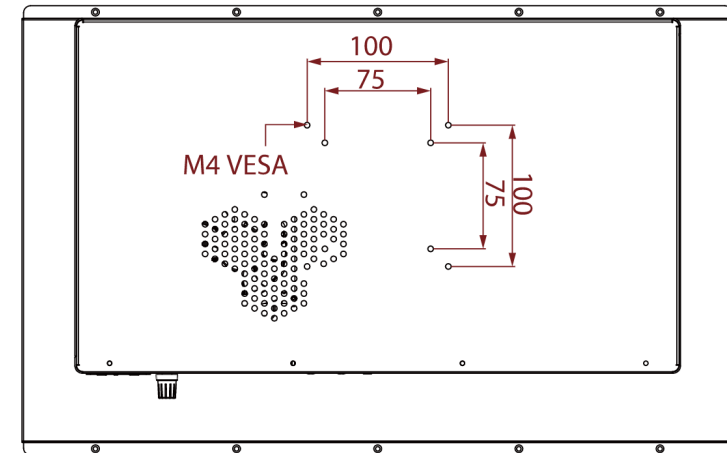

# SlimLine IK70 Series

SlimLine WM 22W-IK70-OF

54,6 cm (21,5") 16:9

- 1 1 x RS-232/422/485 Conn.
- 2 1 x RS-232
- 3 4 x USB 3.0
- 4 2 x LAN
- 5 DP 1.2
- 6 HDMI 1.4
- 7 12V DC IN
- 8 Brightness Adjustment Knob
- 9 Power On Button
- 10 Power Reset Button