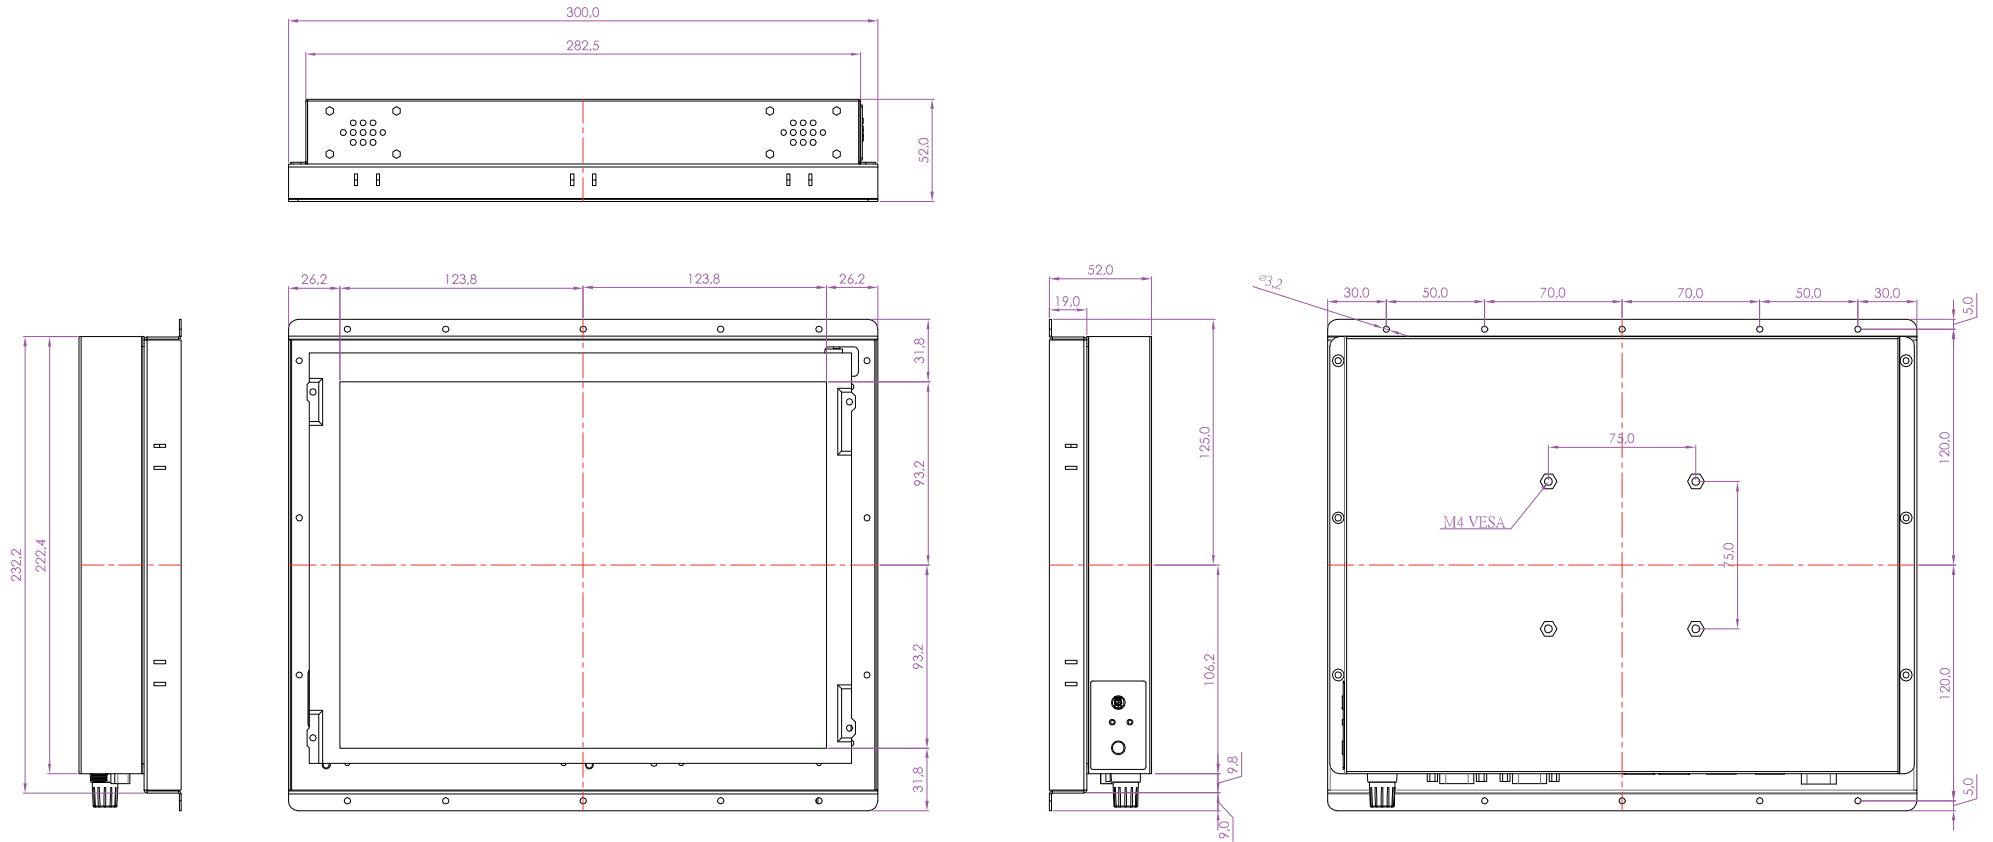

SlimLine IB32 Series
SlimLine WM 12-IB32-OF (Openframe)
 30,7 cm (12,1") 4:3 LCD

- ①
- ②
- ③
- ④
- ⑤
- ⑥
- ⑦

- 1.RS232/422/485 (default RS232)
- 2.USB
- 3.HDMI
- 4.2xRJ45
- 5.DC-in 12V
- 6.RS232 (Optional)
- 7.Brightness/Adjustment