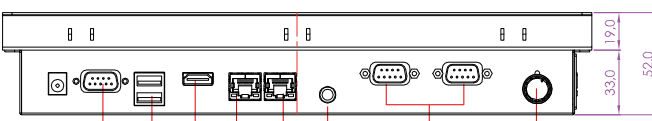

SlimLine IB32 Series
SlimLine WM 12-IB32-OF (Openframe)
 30,7 cm (12,1") 4:3 LCD

- ①
- ②
- ③
- ④
- ⑤
- ⑥
- ⑦

- 1.RS232/422/485 (default RS232)
- 2.USB
- 3.HDMI
- 4.2xRJ45
- 5.DC-in 12V
- 6.RS232 (Optional)
- 7.Brightness/Adjustment