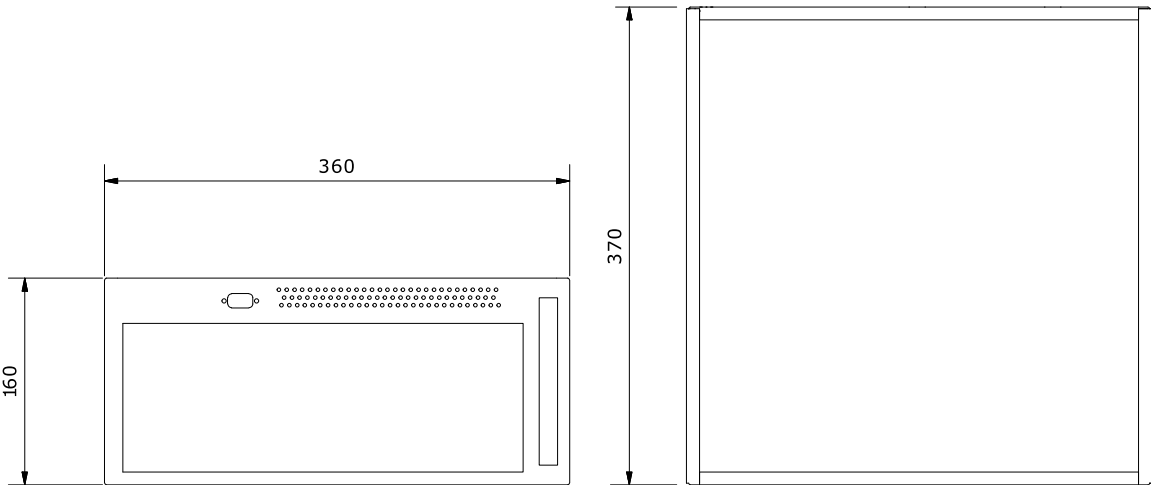

**BoxedLine BL1042**  
 Wallmount Industrial Box PC

**Mounting Bars:**

**Mounting Brackets:**