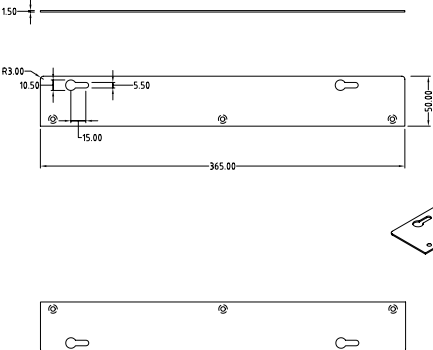

**BoxedLine BL1042**  
 Wallmount Industrial Box PC

**Mounting Bars:**

**Mounting Brackets:**