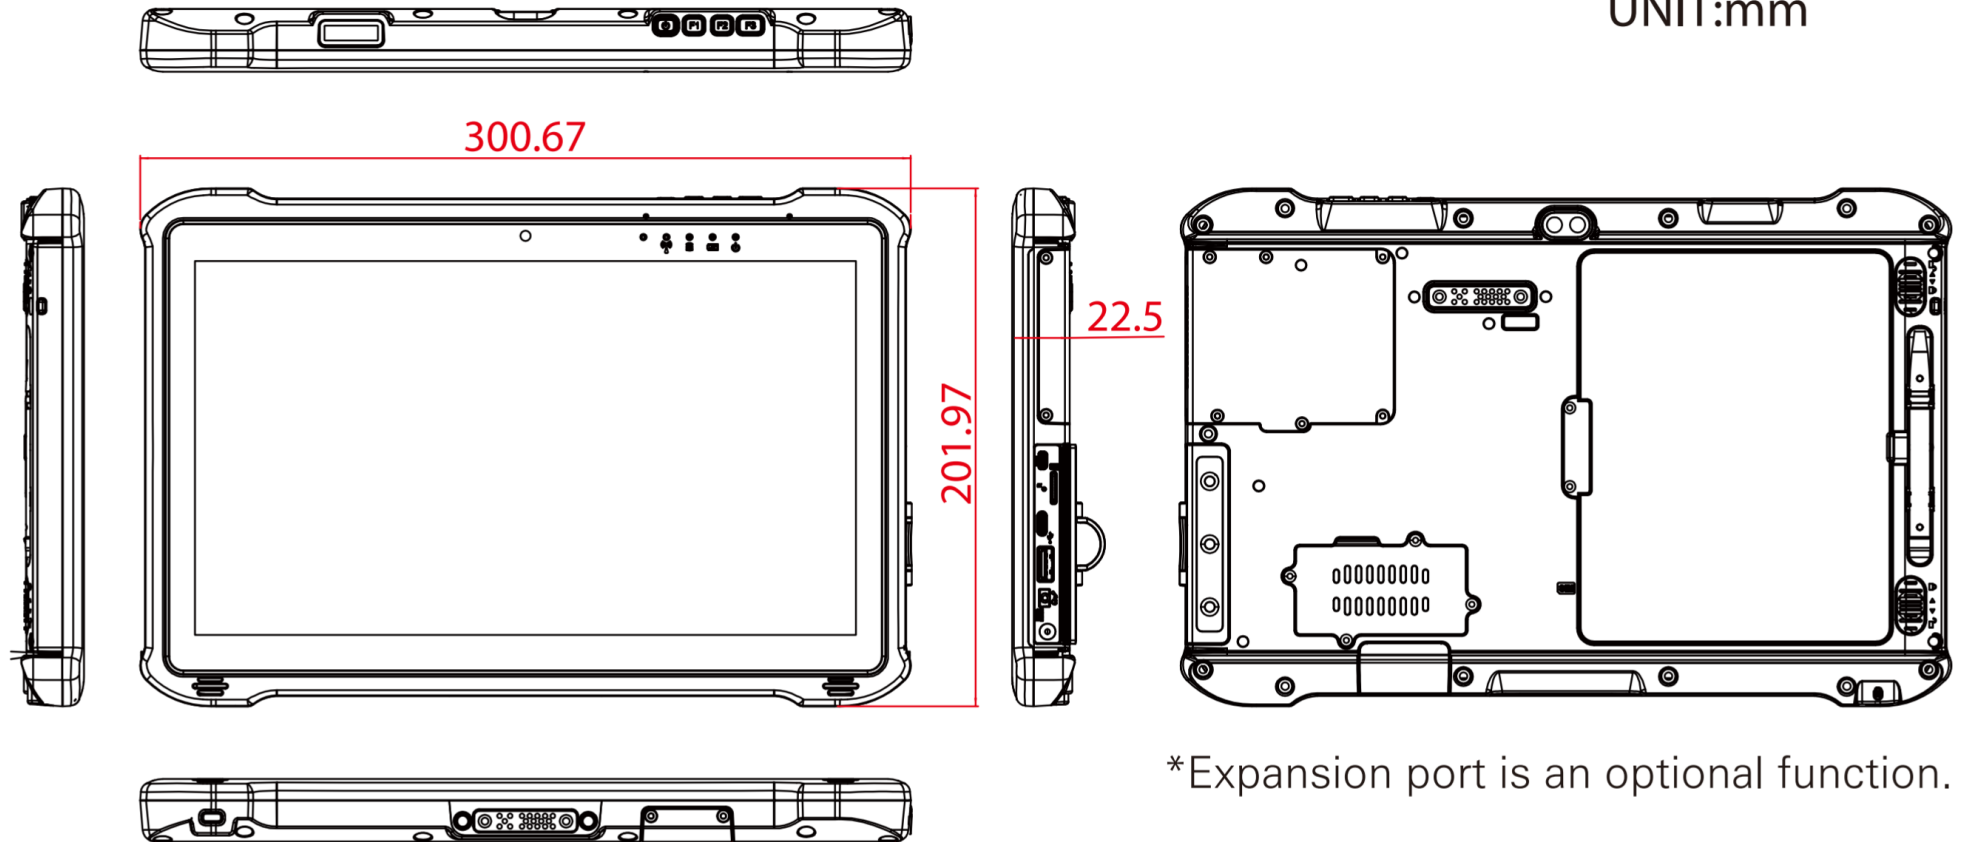

M116P Industrial Tablet PC

Dimensions: 300,7 × 202 × 22,5 mm

11,6" (29,6 cm) 16:9

Net weight: 1,4 kg

*Expansion port is an optional function.