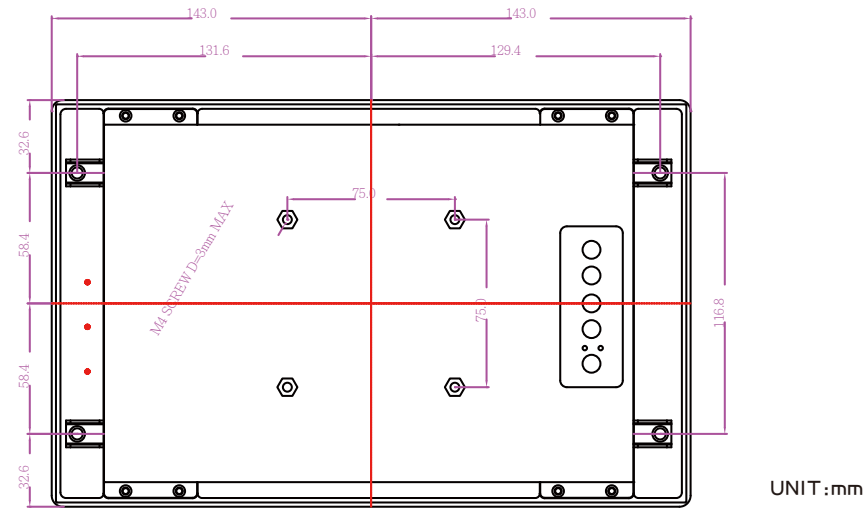

**Industrial LCDs WM Series**  
**WM 10W-...-PMA**  
 25,7 cm (10,1") 16:9

Front Panel:  
 PMA = Panelmount, 5 mm aluminium, powder-coated

**CUT OUT : 239 x 170mm**

\* Note: The mechanical drawing may change when adding touch screen.