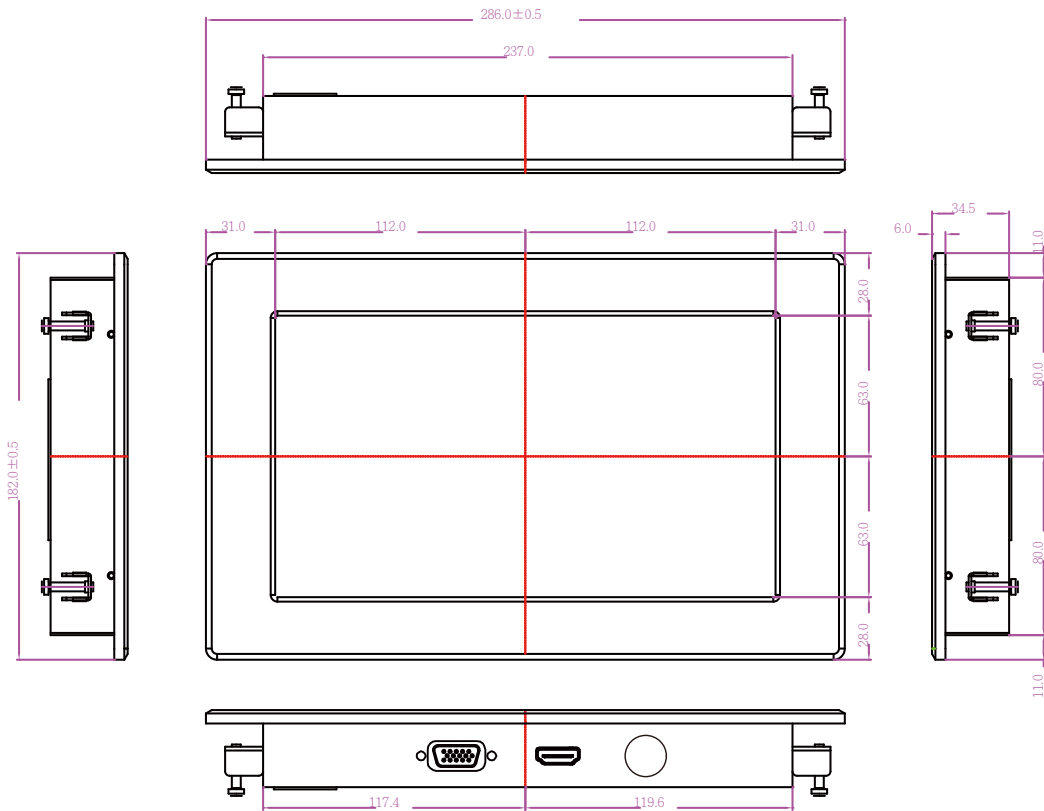

**Industrial LCDs WM Series**  
**WM 10W-...-PMA**  
 25,7 cm (10,1") 16:9

Front Panel:  
 PMA = Panelmount, 5 mm aluminium, powder-coated

**CUT OUT : 239 x 170mm**

\* Note: The mechanical drawing may change when adding touch screen.