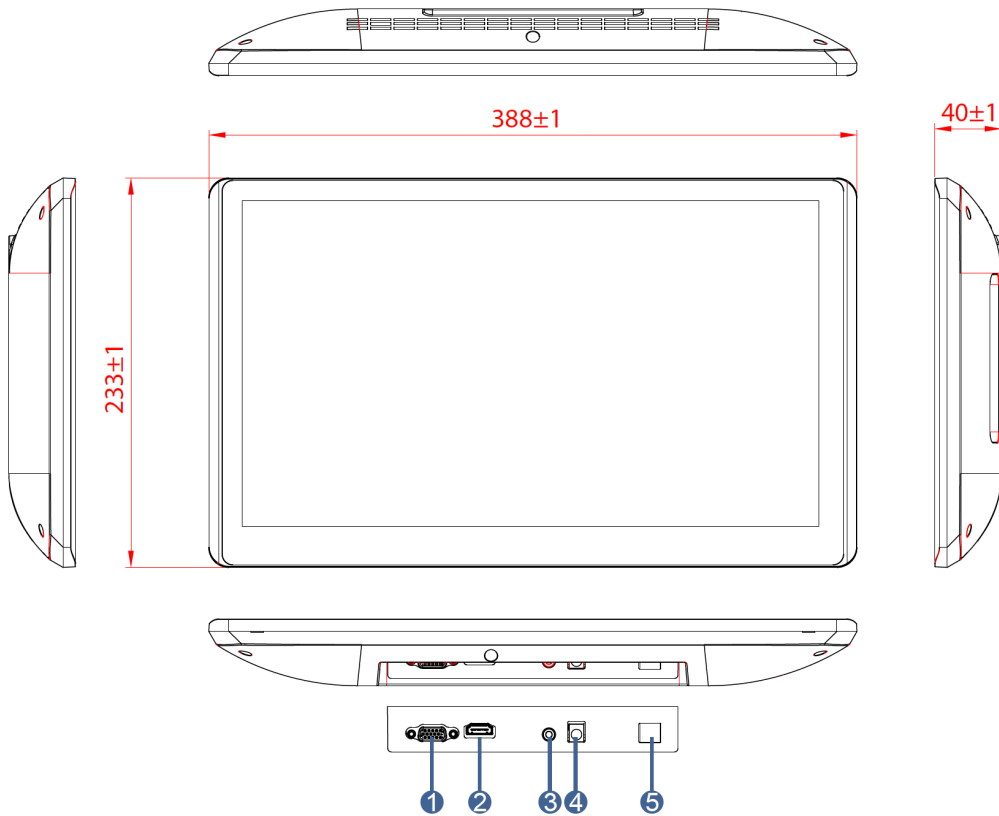

WM Series

WM W15L100-PTA3 (Chassis)

39,5 cm (15,6") 16:9 LCD

1. VGA
2. HDMI
3. Audio In
4. 12V DC in
5. USB for Touch
6. Power LED Indicator
7. 7 key OSD Panel