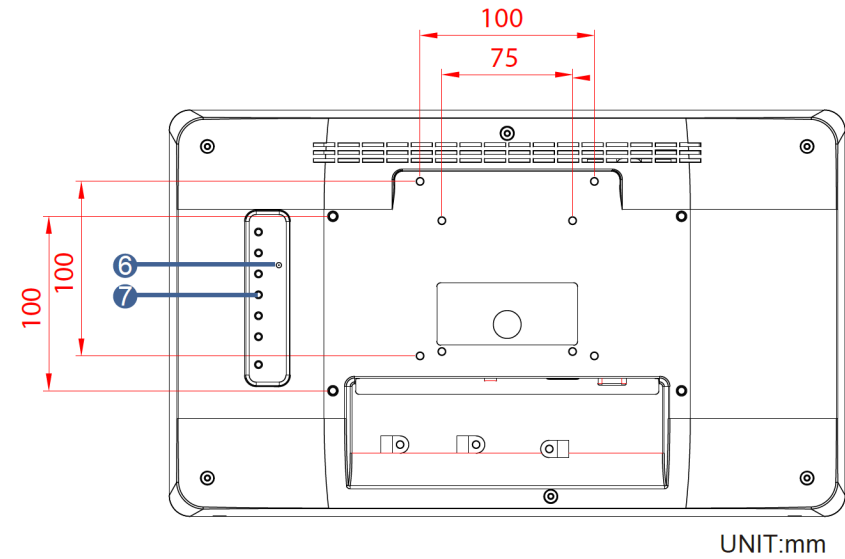

WM Series

WM W15L100-PTA3 (Chassis)

39,5 cm (15,6") 16:9 LCD

1. VGA
2. HDMI
3. Audio In
4. 12V DC in
5. USB for Touch
6. Power LED Indicator
7. 7 key OSD Panel