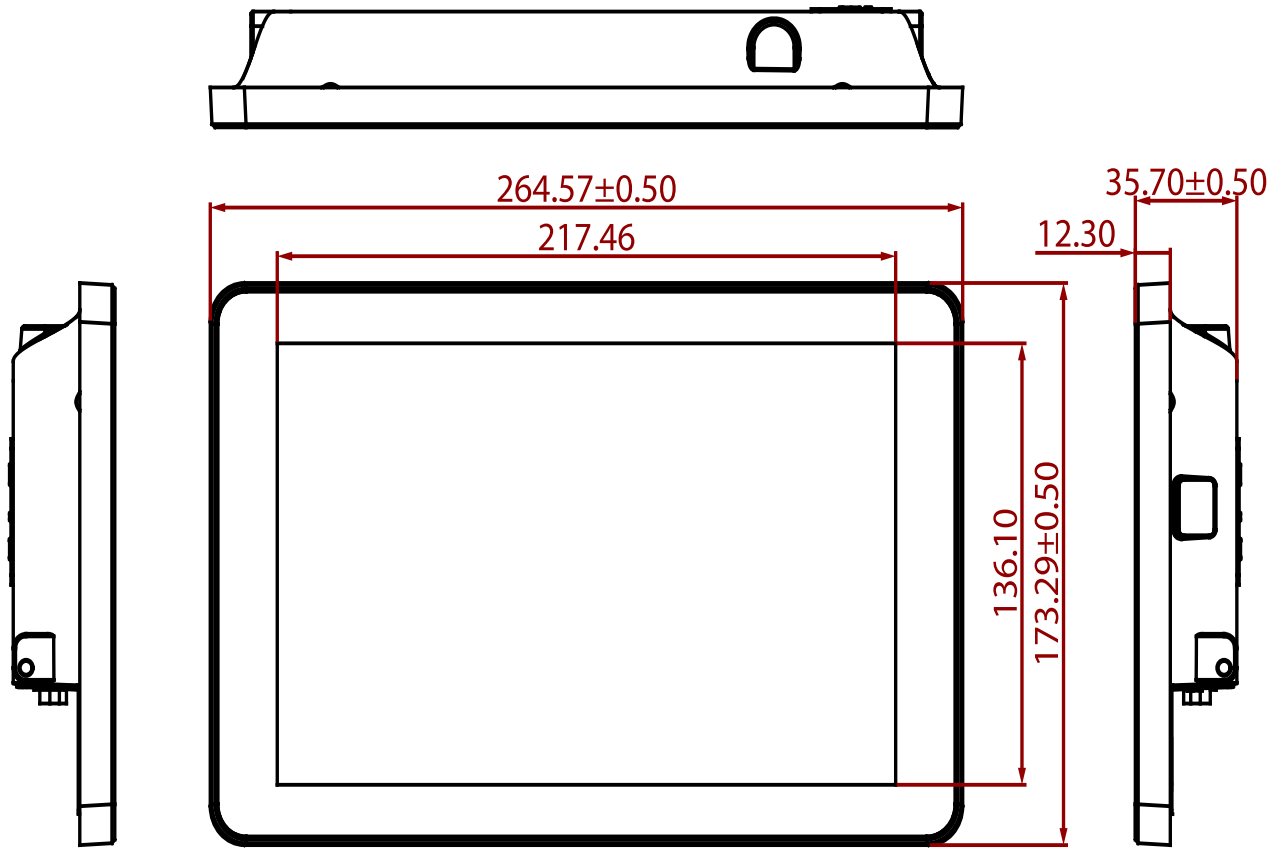

IE3S Series  
W10IE3S-GCH2  
25,65 cm (10,1") 4:3

- 1 Power Input
- 2 COM
- 3 USB Type-A

- 4 HDMI
- 5 LAN
- 6 OSD Control Panel