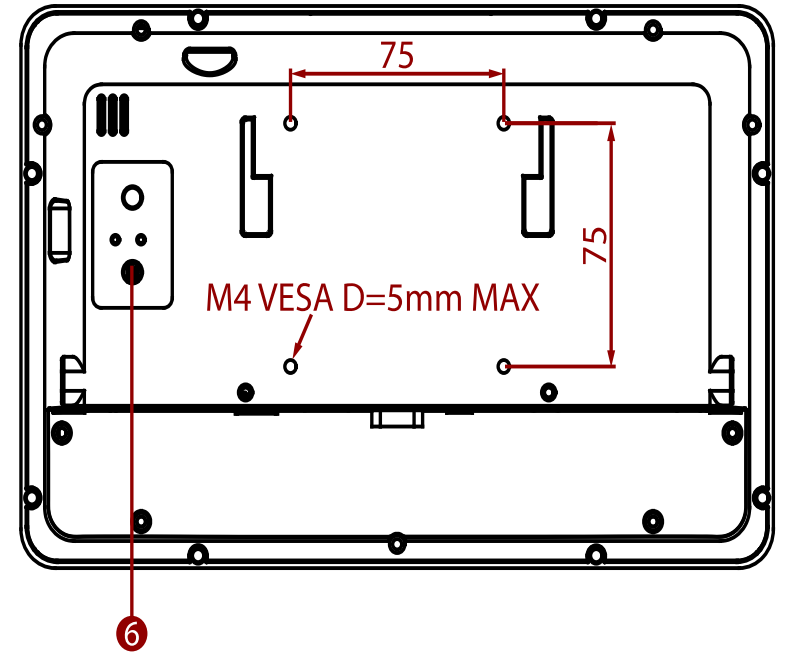

IE3S Series  
W10IE3S-GCH2  
25,65 cm (10,1") 4:3

- 1 Power Input
- 2 COM
- 3 USB Type-A

- 4 HDMI
- 5 LAN
- 6 OSD Control Panel