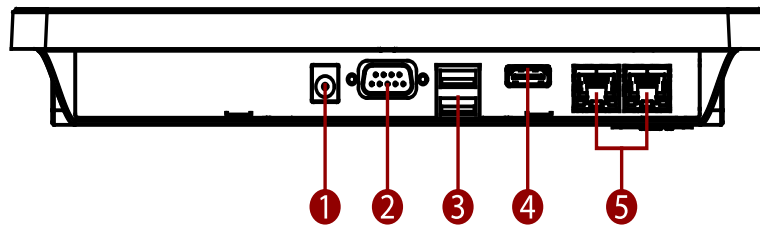

IE3S Series  
W10IE3S-GCH2  
25,65 cm (10,1") 4:3

- 1 Power Input
- 2 COM
- 3 USB Type-A

- 4 HDMI
- 5 LAN
- 6 OSD Control Panel