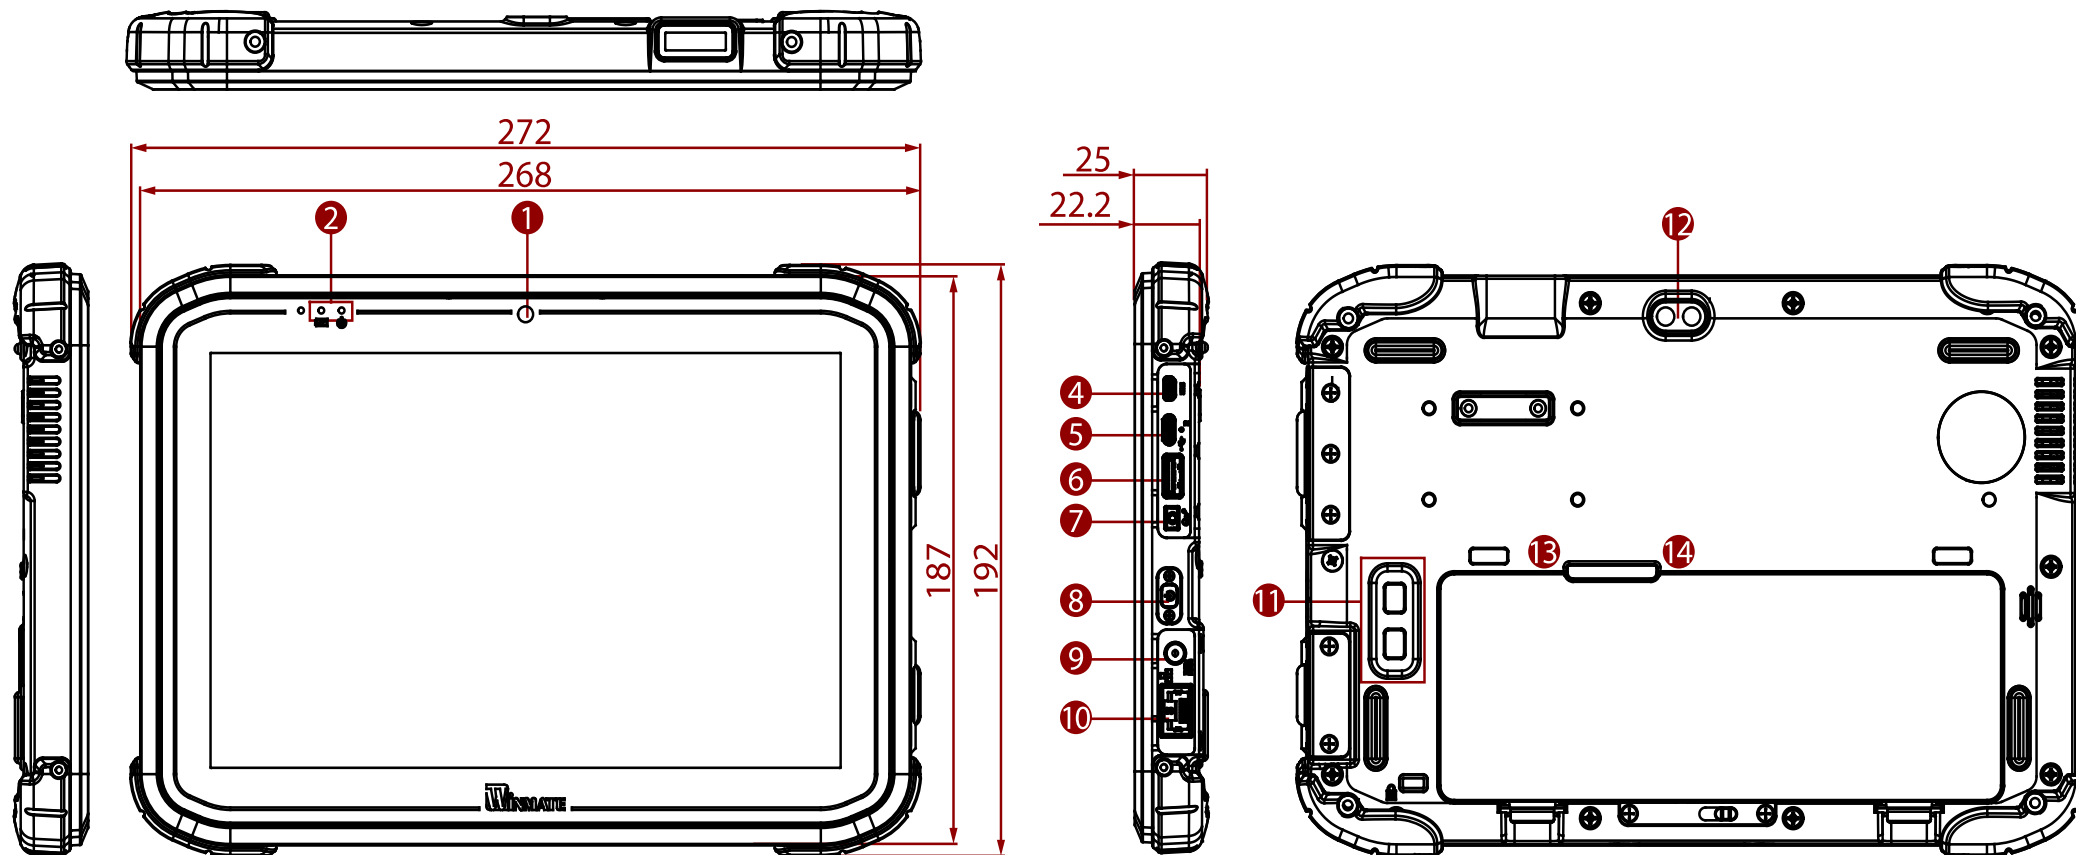

S101TG Industrial Tablet PC

Dimensions: 272 × 192 × 25 mm

10,1" (25,7 cm) 16:9

Net weight: 1,1 kg

- | | | |
|-------------------------|----------------|--------------------|
| 1 Front Camera | 6 USB Type-A | 11 Function Button |
| 2 LED Indicator | 7 Audio | 12 Rear Camera |
| 3 Docking Connector | 8 Power Switch | 13 SIM Card Slot |
| 4 Micro HDMI (Optional) | 9 Power Input | 14 SD Card Slot |
| 5 USB Type-C | 10 LAN | |