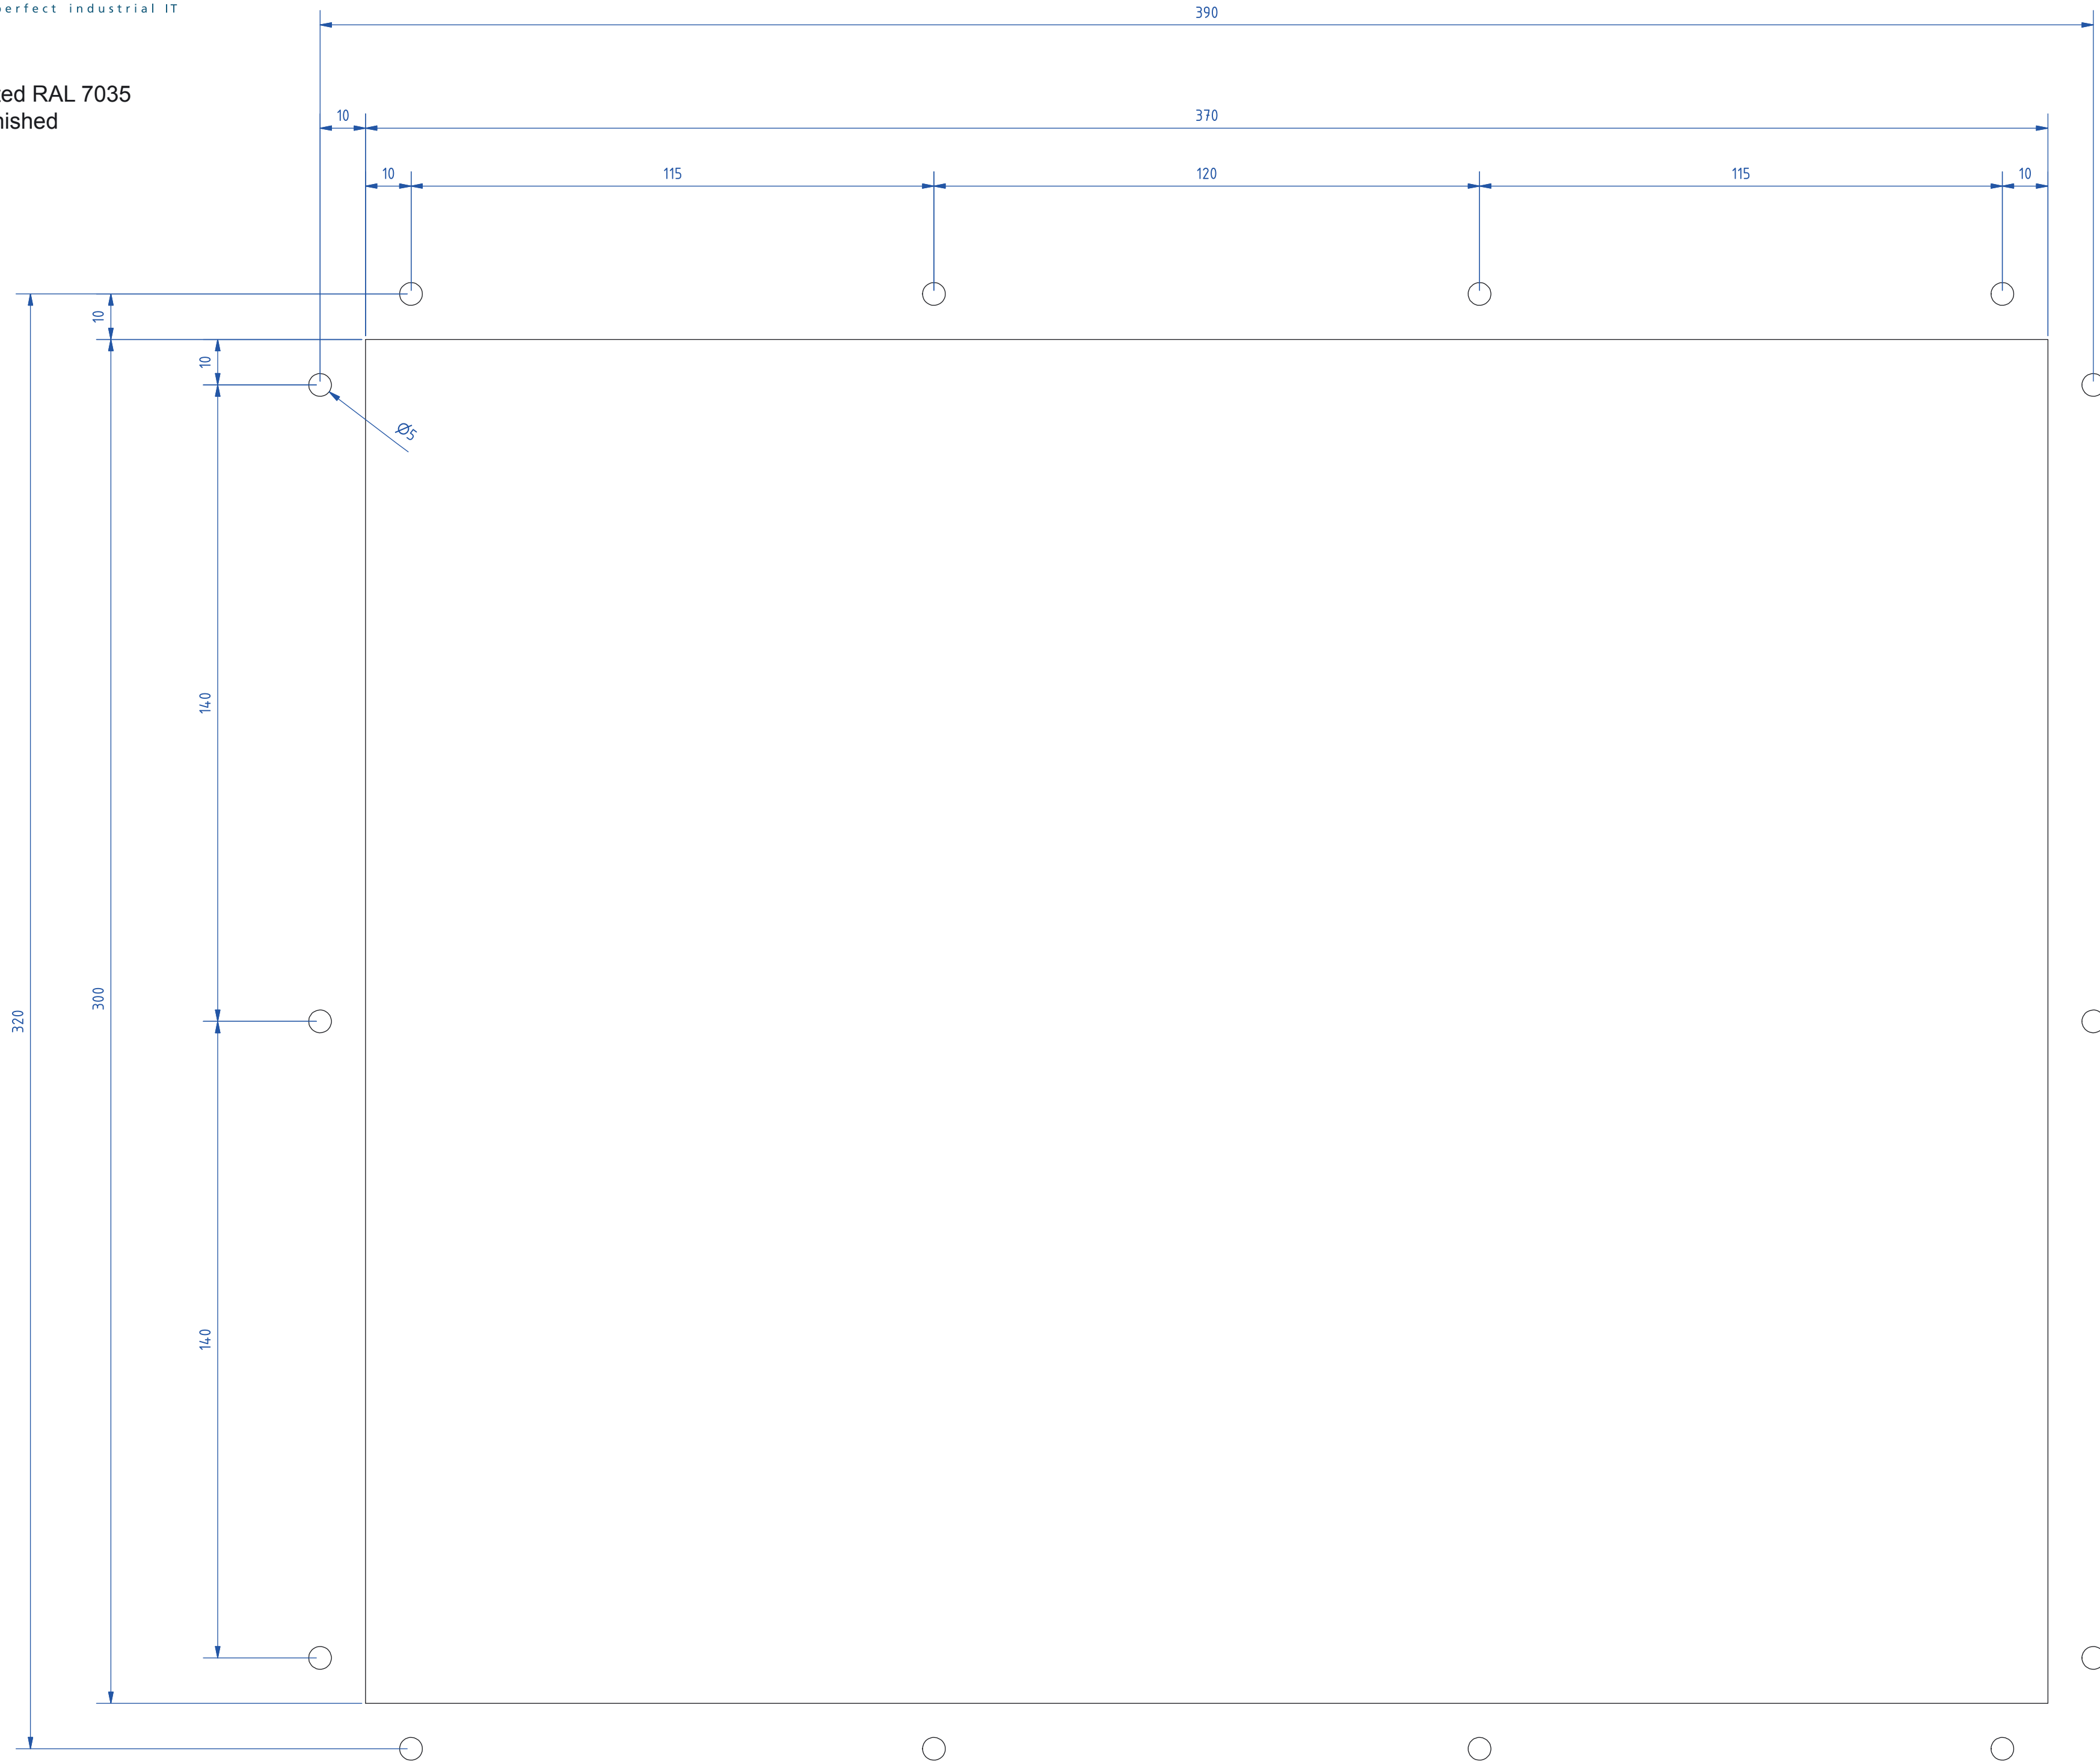

Panel PCs and LCDs WM Series  
WM 15-...-PMA / PME  
38,1 cm (15") 4:3

Front Panel:  
PMA = Panelmount, 5 mm aluminium, powder-coated RAL 7035  
PME = Panelmount, 5 mm stainless steel, brush-finished

Version 150708  
Assembly drawing  
Unit: mm, true to scale  
Errors and changes excepted.