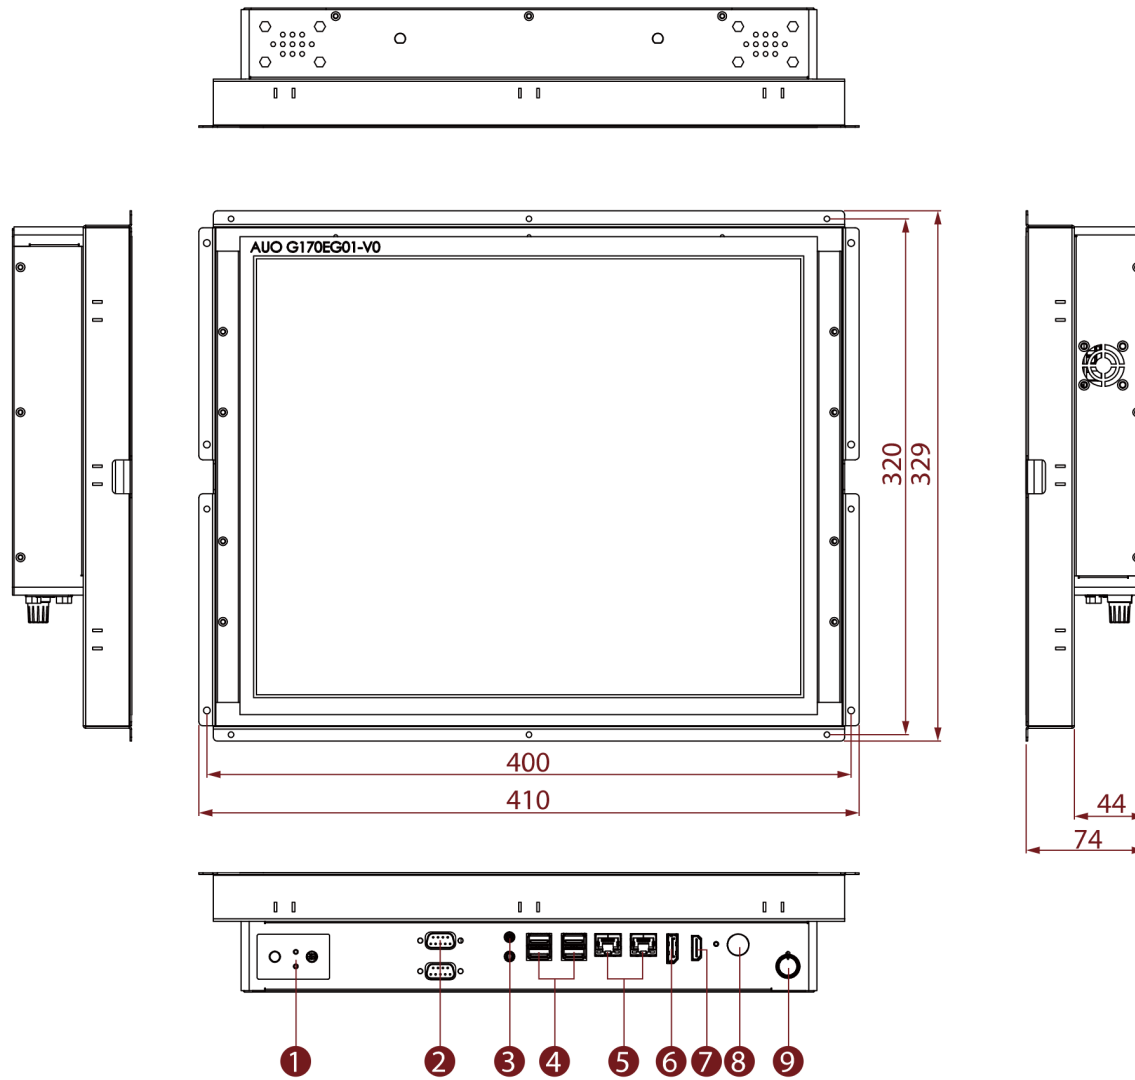

**SlimLine IK70 Series**  
**SlimLine WM 17-IK70-OF**  
 43,2 cm (17") LCD

- 1 Power On Button
- 2 Power Rest Button
- 3 2 x RS232/422/485
- 4 4 x USB3.0
- 5 2 x RJ45 (10/100/1000 Mbps)
- 6 DP 1.2
- 7 HDMI 1.4
- 8 12V DC in
- 9 Brightness Adjustment Knob