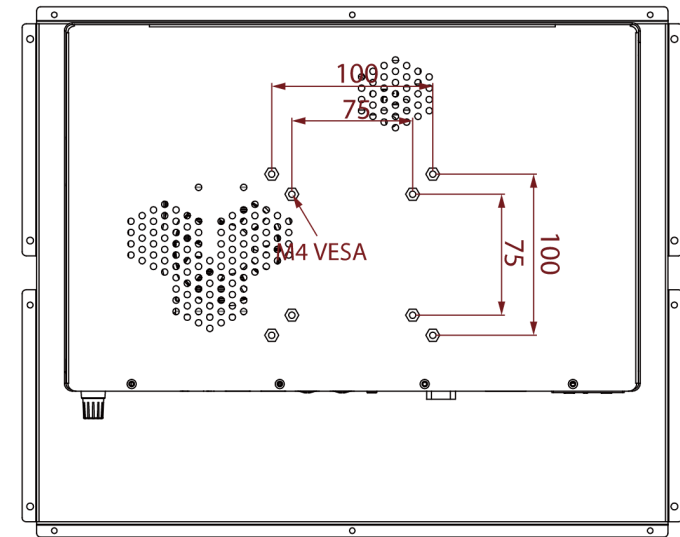

**SlimLine IK70 Series**  
**SlimLine WM 17-IK70-OF**  
 43,2 cm (17") LCD

- 1 Power On Button
- 2 Power Rest Button
- 3 2 x RS232/422/485
- 4 4 x USB3.0
- 5 2 x RJ45 (10/100/1000 Mbps)
- 6 DP 1.2
- 7 HDMI 1.4
- 8 12V DC in
- 9 Brightness Adjustment Knob