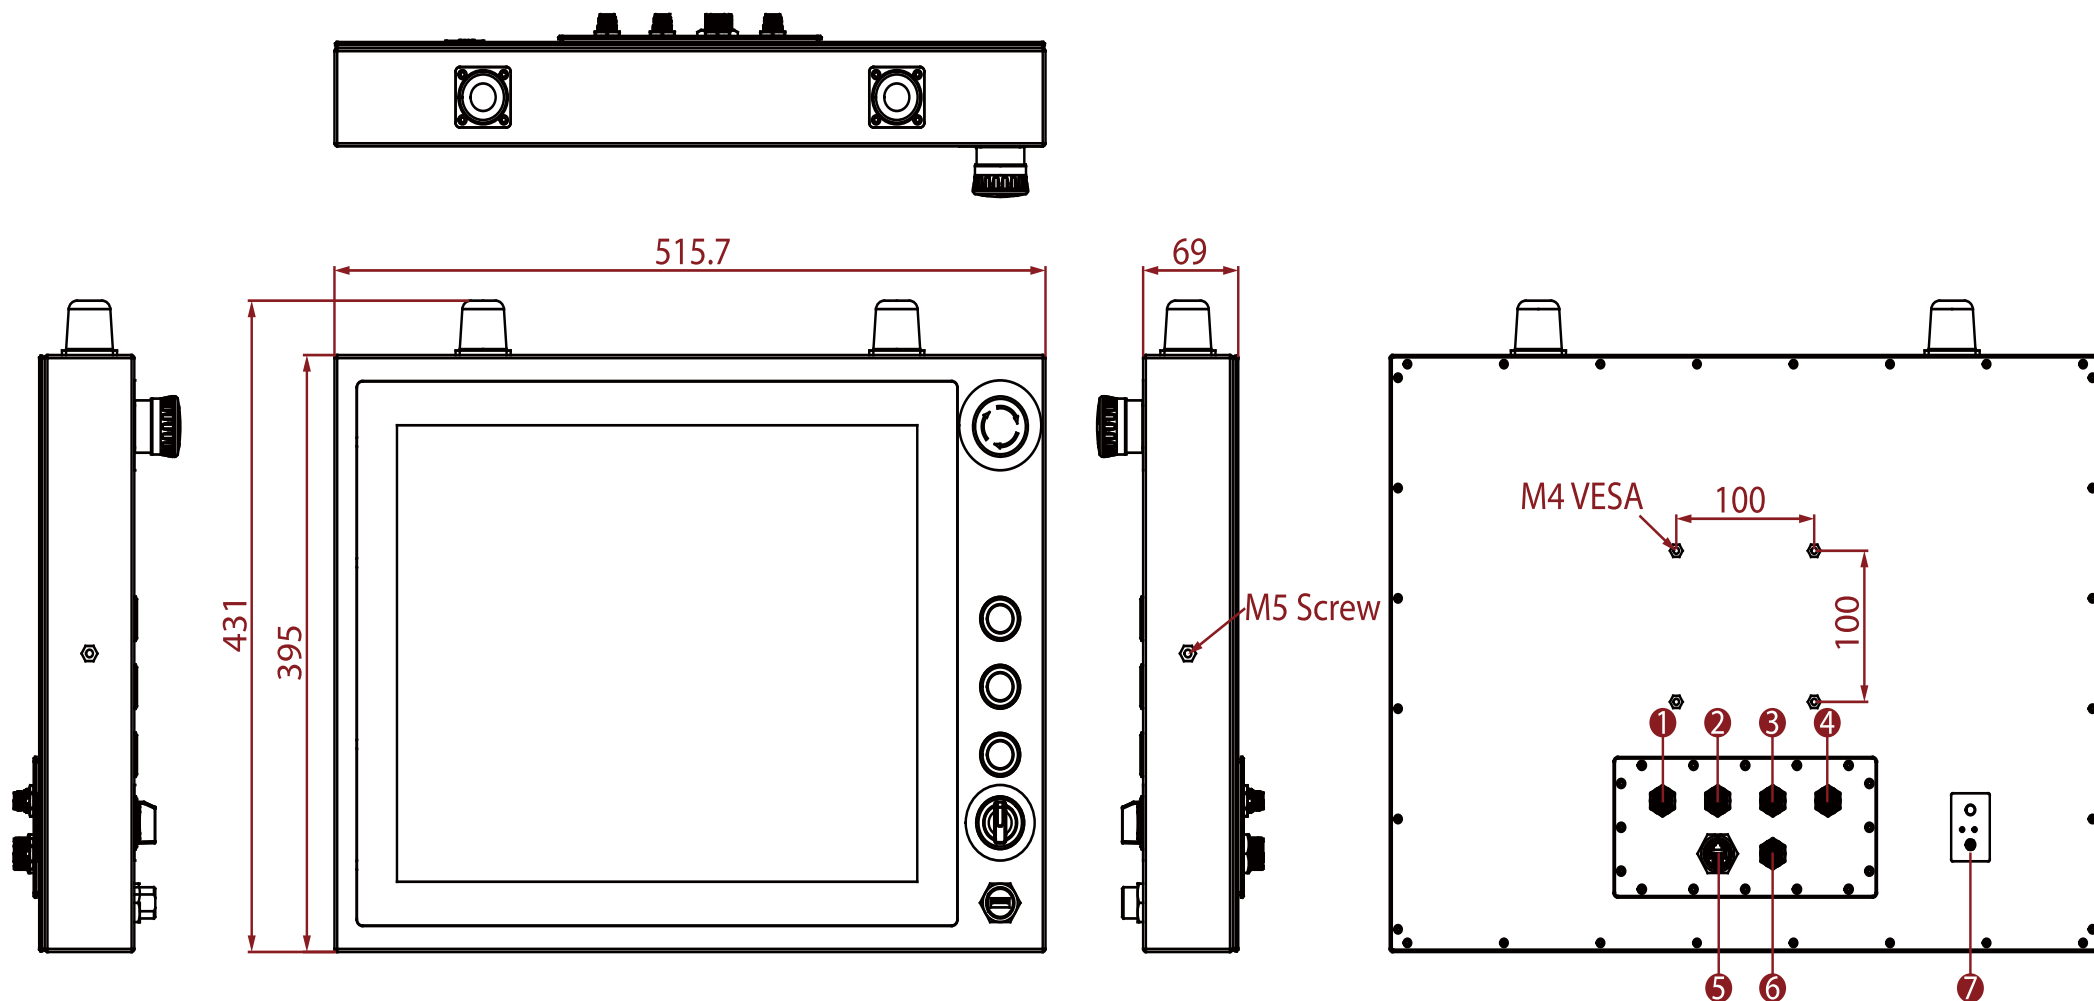

B-Series Stainless P-CAP IP65
R19IB3S-SPM1-B
 48,3 cm (19") 4:3 LCD

- ① USB Type-A
- ② COM
- ③ CN1 For Emergency Stop & Blue Button
- ④ CN2 For Green Button & Red Button
- ⑤ LAN
- ⑥ Power Input
- ⑦ OSD Control Panel