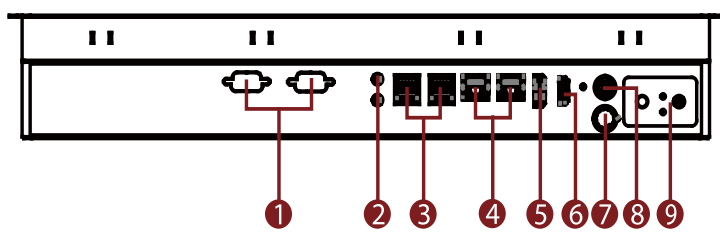

SlimLine IP70 Series
 SlimLine R19IP7T-OFM1
 48,3 cm (19") 4:3 LCD

- ① COM
- ② Audio
- ③ USB Type-A
- ④ LAN
- ⑤ DP
- ⑥ Power Input
- ⑦ Brightness Adjustment Knob
- ⑧ OSD Control Panel