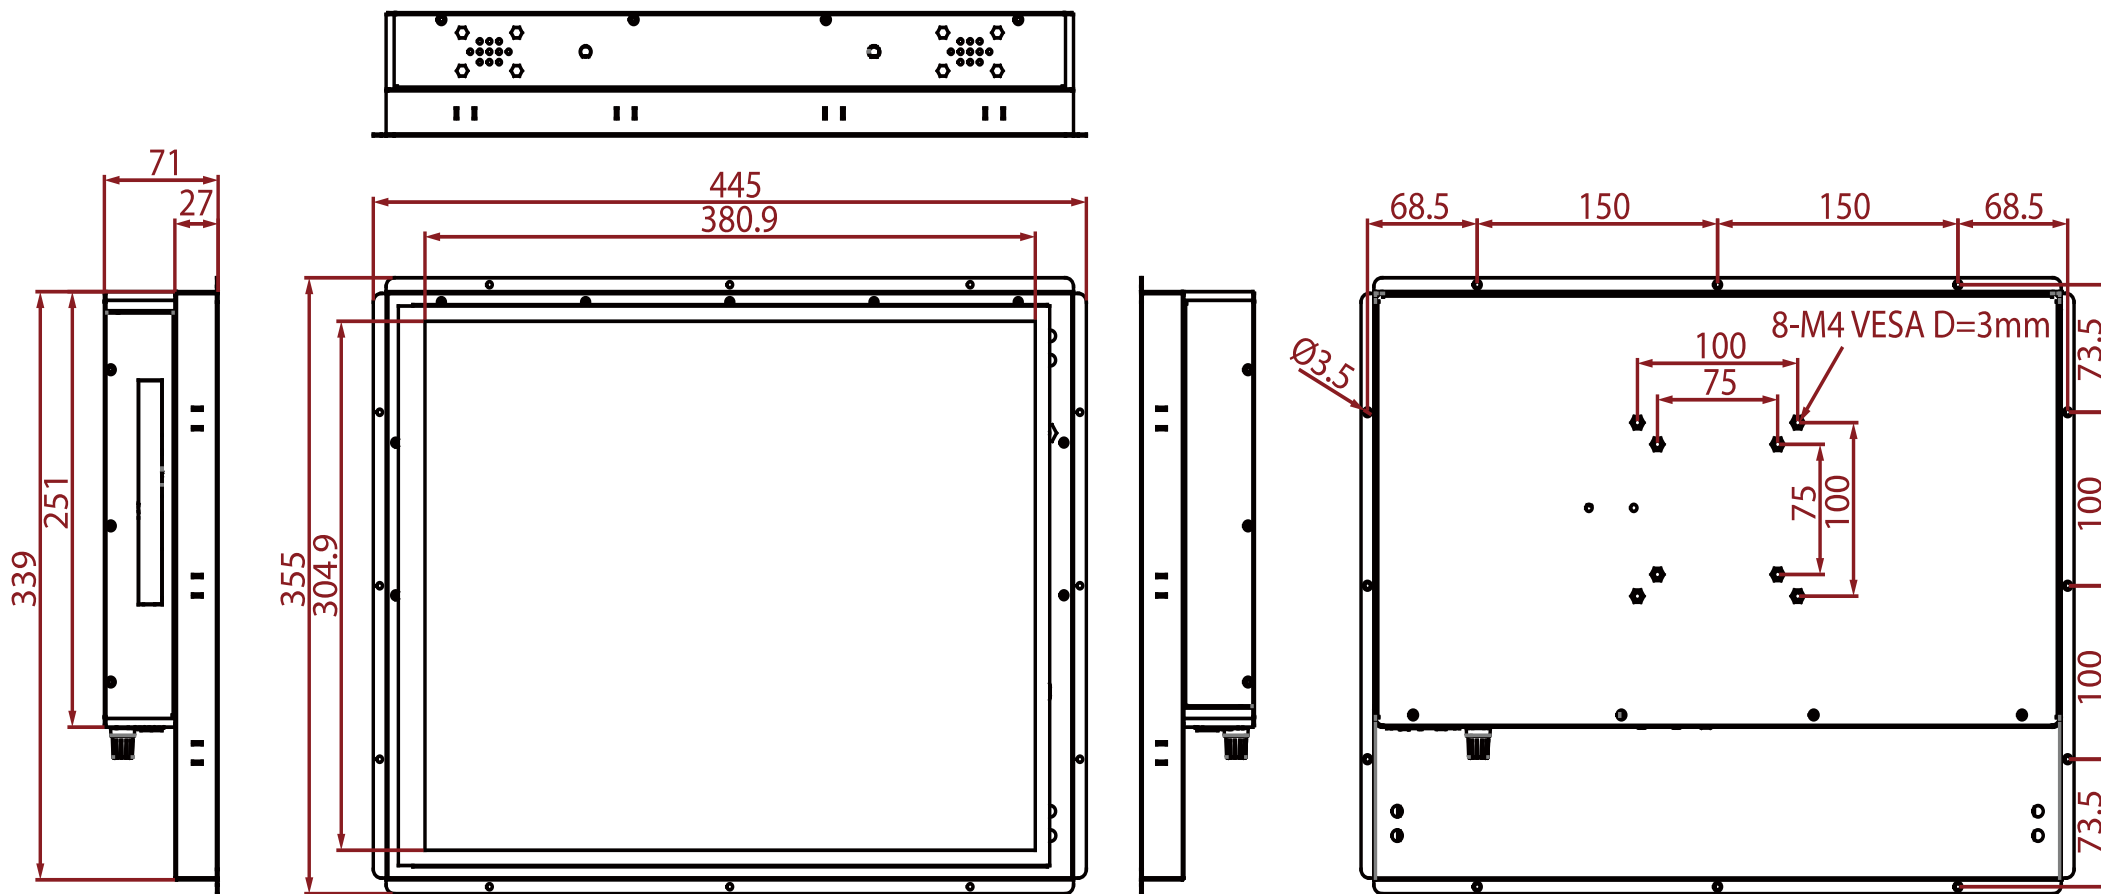

SlimLine IP70 Series
 SlimLine R19IP7T-OFM1
 48,3 cm (19") 4:3 LCD

- ① COM
- ② Audio
- ③ USB Type-A
- ④ LAN
- ⑤ DP
- ⑥ Power Input
- ⑦ Brightness Adjustment Knob
- ⑧ OSD Control Panel