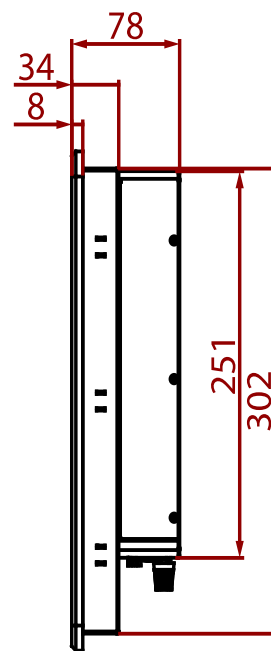

PP-Series  
W22IP7T-PPA3  
54,61 cm (21,5") 16:9

Cutout: 504\*304mm

- ① COM
- ② Audio
- ③ USB Type-A
- ④ LAN
- ⑤ DP
- ⑥ HDMI
- ⑦ Brightness Adjustment Knob
- ⑧ Power Input
- ⑨ OSD Control Panel