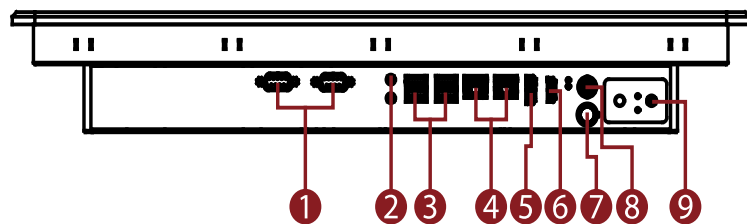

PP-Series  
W22IP7T-PPA3  
54,61 cm (21,5") 16:9

Cutout: 504\*304mm

- ① COM
- ② Audio
- ③ USB Type-A
- ④ LAN
- ⑤ DP
- ⑥ HDMI
- ⑦ Brightness Adjustment Knob
- ⑧ Power Input
- ⑨ OSD Control Panel