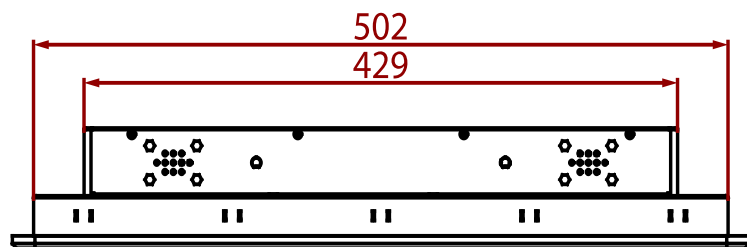

PP-Series  
W22IP7T-PPA3  
54,61 cm (21,5") 16:9

Cutout: 504\*304mm

- ① COM
- ② Audio
- ③ USB Type-A
- ④ LAN
- ⑤ DP
- ⑥ HDMI
- ⑦ Brightness Adjustment Knob
- ⑧ Power Input
- ⑨ OSD Control Panel