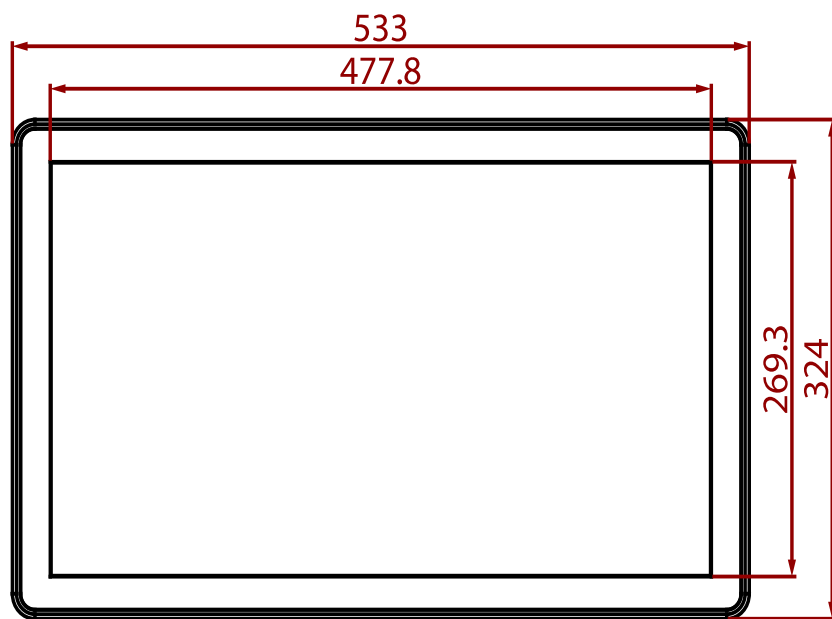

PP-Series  
W22IP7T-PPA3  
54,61 cm (21,5") 16:9

Cutout: 504\*304mm

- ① COM
- ② Audio
- ③ USB Type-A
- ④ LAN
- ⑤ DP
- ⑥ HDMI
- ⑦ Brightness Adjustment Knob
- ⑧ Power Input
- ⑨ OSD Control Panel