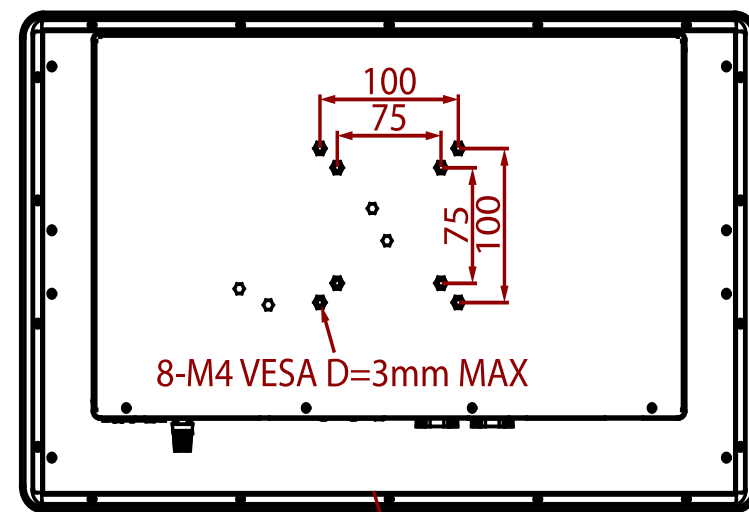

PP-Series  
W22IP7T-PPA3  
54,61 cm (21,5") 16:9

Cutout: 504\*304mm

- ① COM
- ② Audio
- ③ USB Type-A
- ④ LAN
- ⑤ DP
- ⑥ HDMI
- ⑦ Brightness Adjustment Knob
- ⑧ Power Input
- ⑨ OSD Control Panel