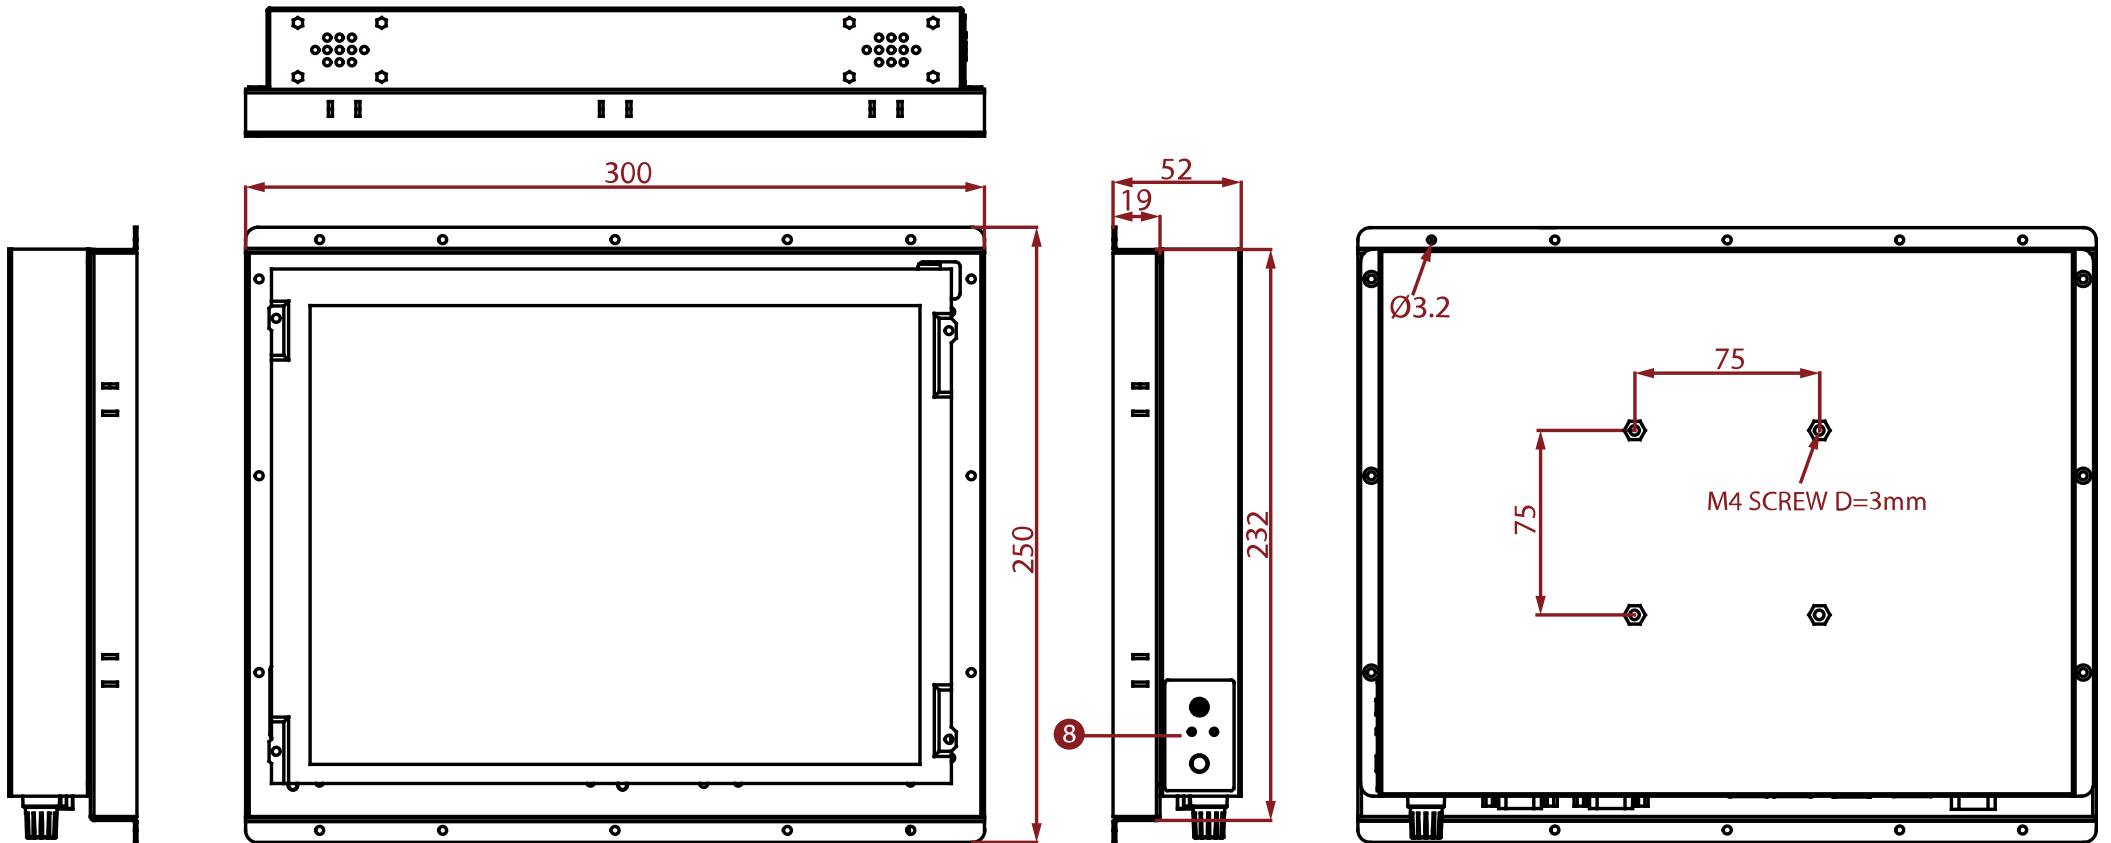

SlimLine IE32 Series
 SlimLine R12IE3S-OFM2 (Openframe)
 30,7 cm (12,1") 4:3 LCD

CUT OUT: 301 x 234 mm

- ① Power Input
- ② COM
- ③ USB Type-A
- ④ HDMI
- ⑤ LAN
- ⑥ COM
- ⑦ Brightness Adjustment Knob
- ⑧ OSD Control Panel