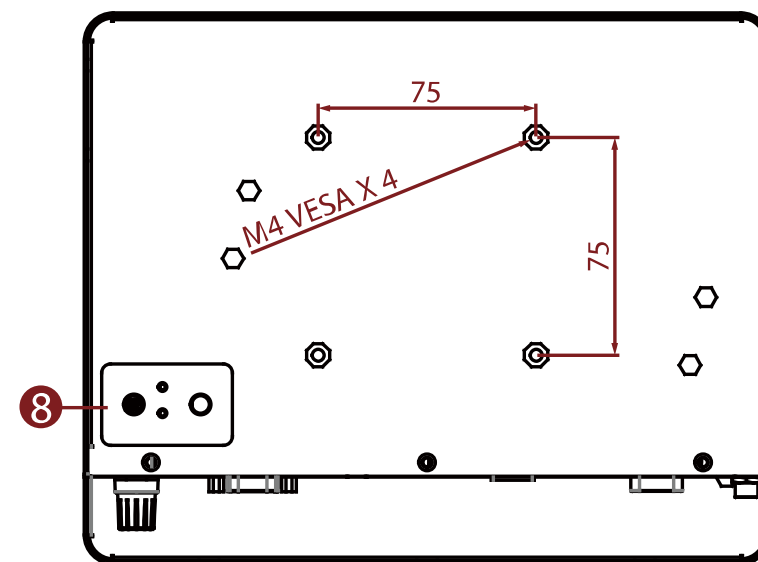

**SlimLine IE3S Series**  
**SlimLine R08IE3S-CHU1 (Chassis)**  
 21,3 cm (8,4") 4:3 LCD

- ① Power Input
- ② COM
- ③ USB Type-A
- ④ HDMI
- ⑤ LAN
- ⑥ COM
- ⑦ Brightness Adjustment Knob
- ⑧ OSD Control Panel