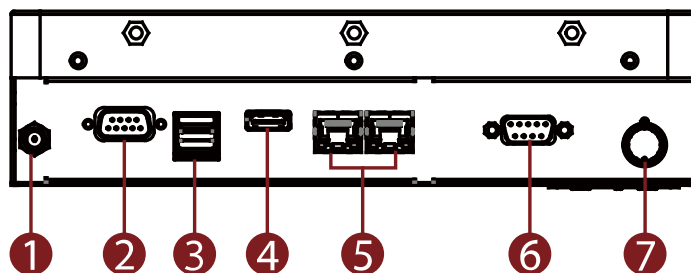

**SlimLine IE3S Series**  
**SlimLine R08IE3S-CHU1 (Chassis)**  
 21,3 cm (8,4") 4:3 LCD

- ① Power Input
- ② COM
- ③ USB Type-A
- ④ HDMI
- ⑤ LAN
- ⑥ COM
- ⑦ Brightness Adjustment Knob
- ⑧ OSD Control Panel