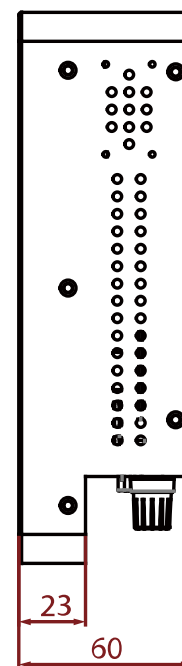

**SlimLine IE3S Series**  
**SlimLine R08IE3S-CHU1 (Chassis)**  
 21,3 cm (8,4") 4:3 LCD

- ① Power Input
- ② COM
- ③ USB Type-A
- ④ HDMI
- ⑤ LAN
- ⑥ COM
- ⑦ Brightness Adjustment Knob
- ⑧ OSD Control Panel