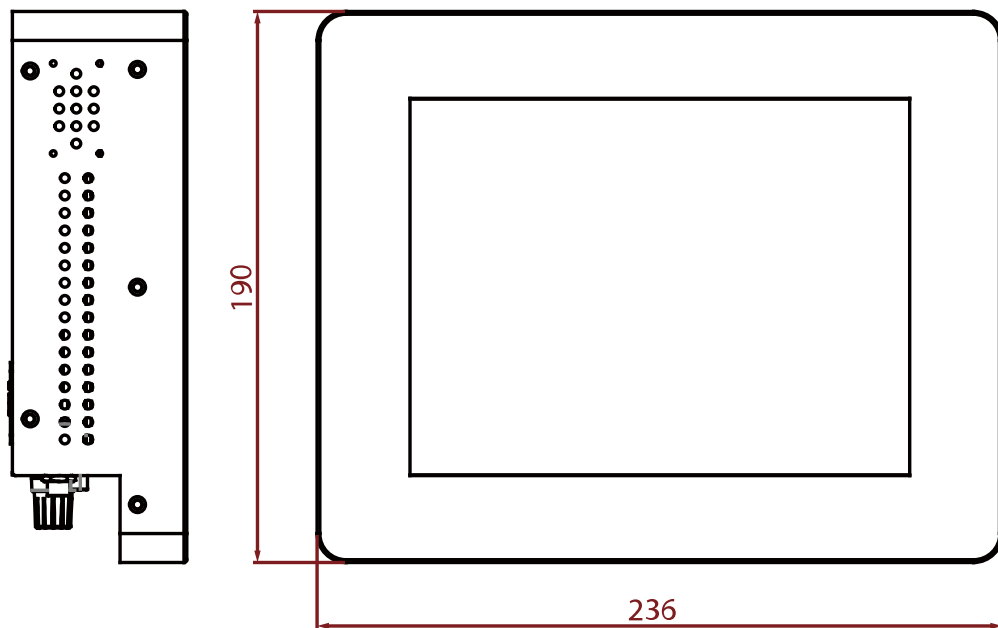

**SlimLine IE3S Series**  
**SlimLine R08IE3S-CHU1 (Chassis)**  
 21,3 cm (8,4") 4:3 LCD

- ① Power Input
- ② COM
- ③ USB Type-A
- ④ HDMI
- ⑤ LAN
- ⑥ COM
- ⑦ Brightness Adjustment Knob
- ⑧ OSD Control Panel