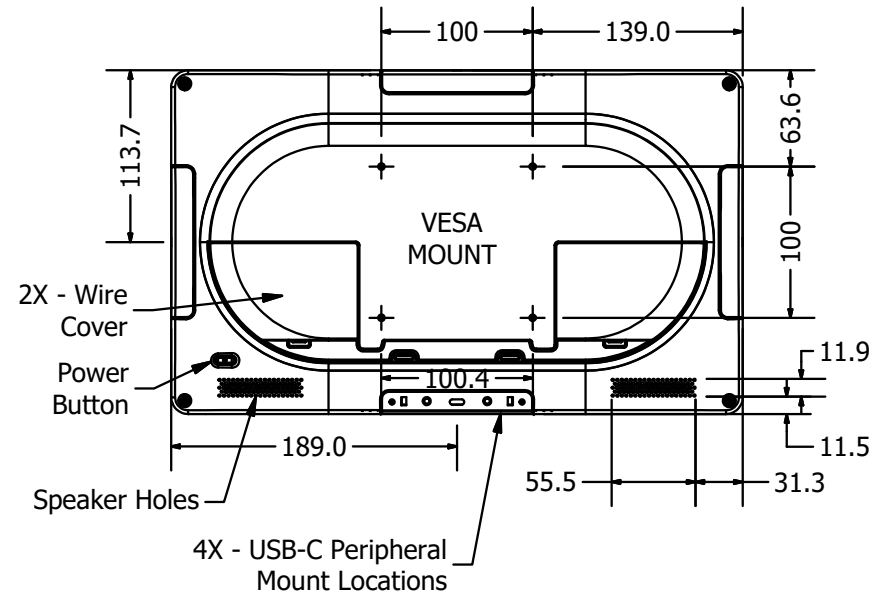

MicroTouch
M1-156IC-W11-I3-A2
39,5 cm (15,6") 16:9 LCD

Close-up of Peripheral Mounting Location