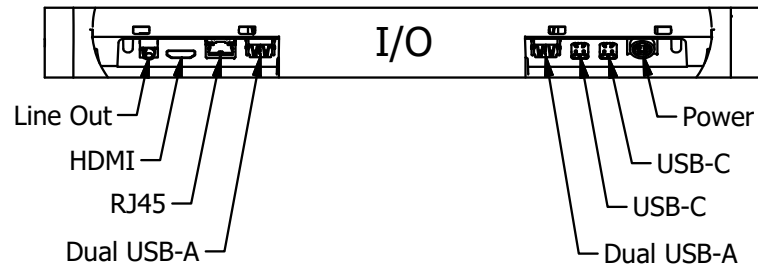

MicroTouch
M1-156IC-W11-I3-A2
39,5 cm (15,6") 16:9 LCD

Close-up of Peripheral Mounting Location