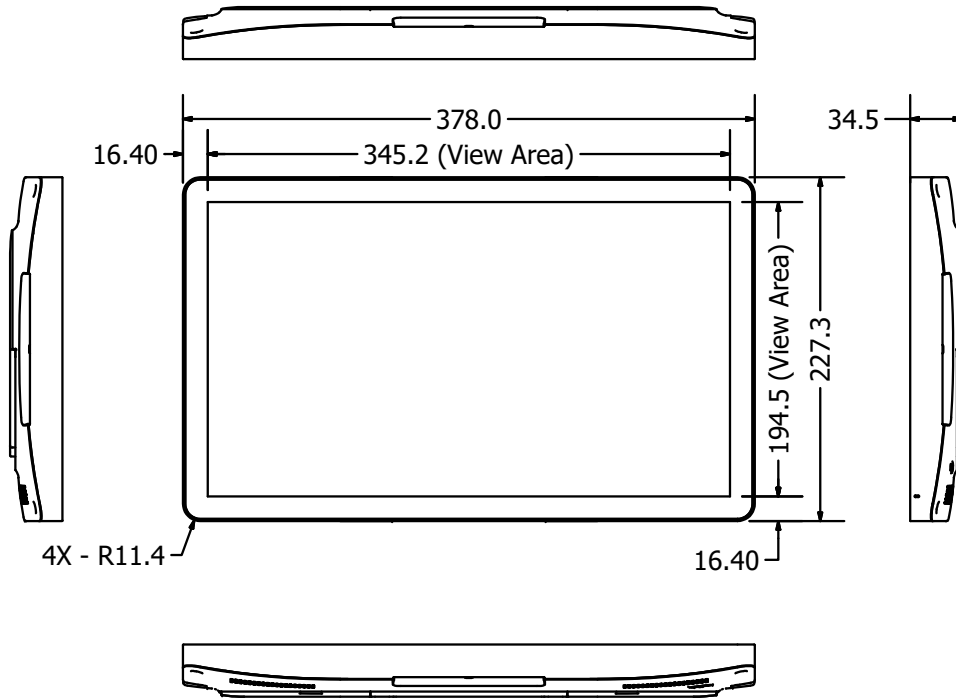

MicroTouch
M1-156IC-W11-I3-A2
39,5 cm (15,6") 16:9 LCD

Close-up of Peripheral Mounting Location