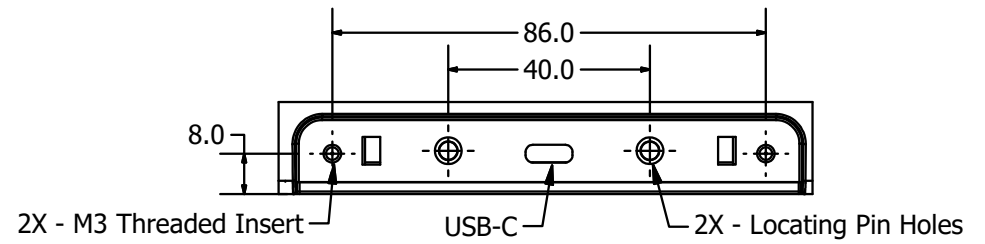

MicroTouch
M1-156IC-W11-I3-A2
39,5 cm (15,6") 16:9 LCD

Close-up of Peripheral Mounting Location