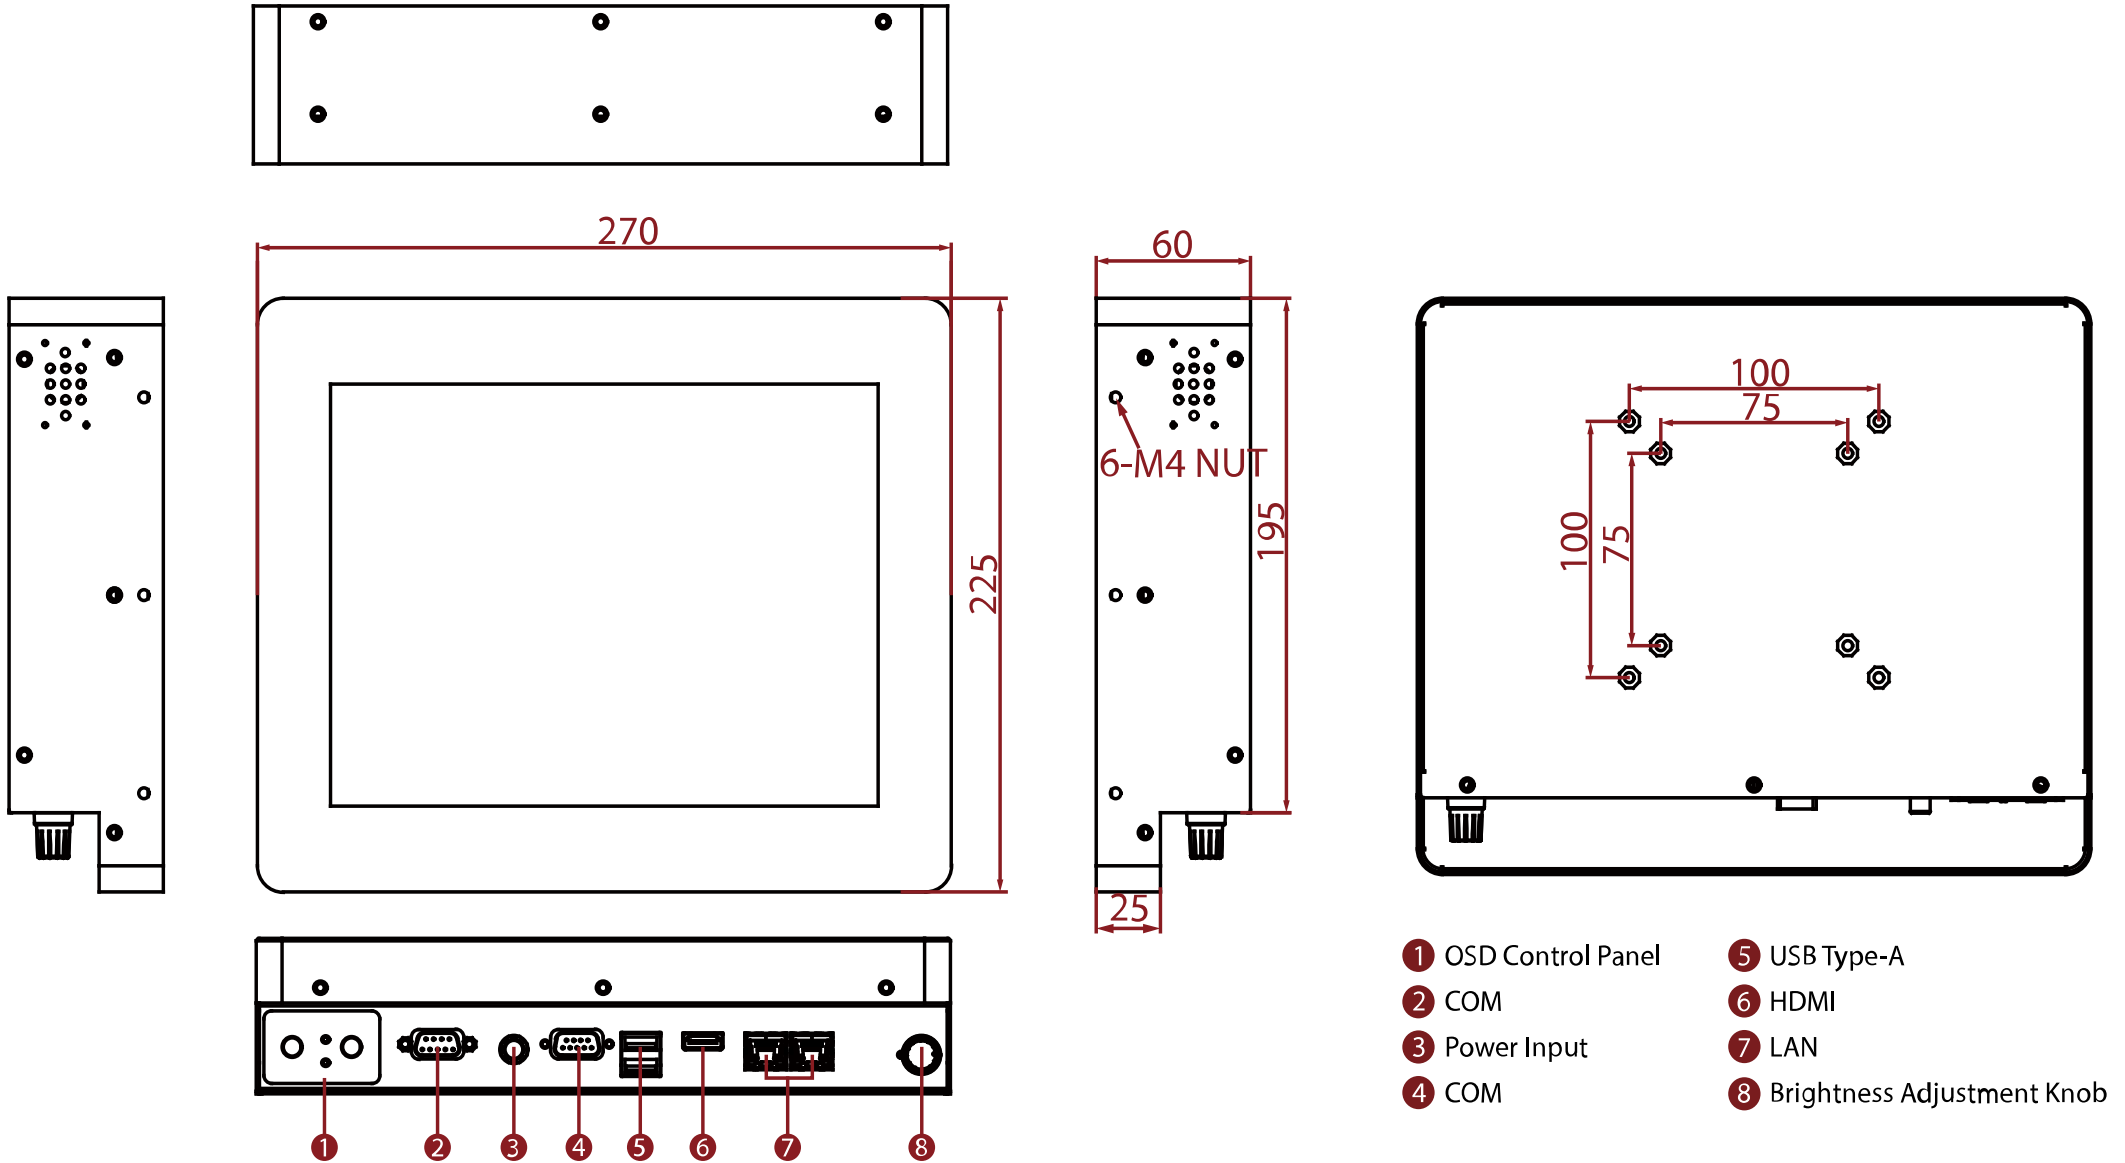

SlimLine IE3S Series
 SlimLine R10IE3S-CHT2 (Chassis)
 26,4 cm (10,4") 4:3 LCD

- ① OSD Control Panel
- ② COM
- ③ Power Input
- ④ COM
- ⑤ USB Type-A
- ⑥ HDMI
- ⑦ LAN
- ⑧ Brightness Adjustment Knob