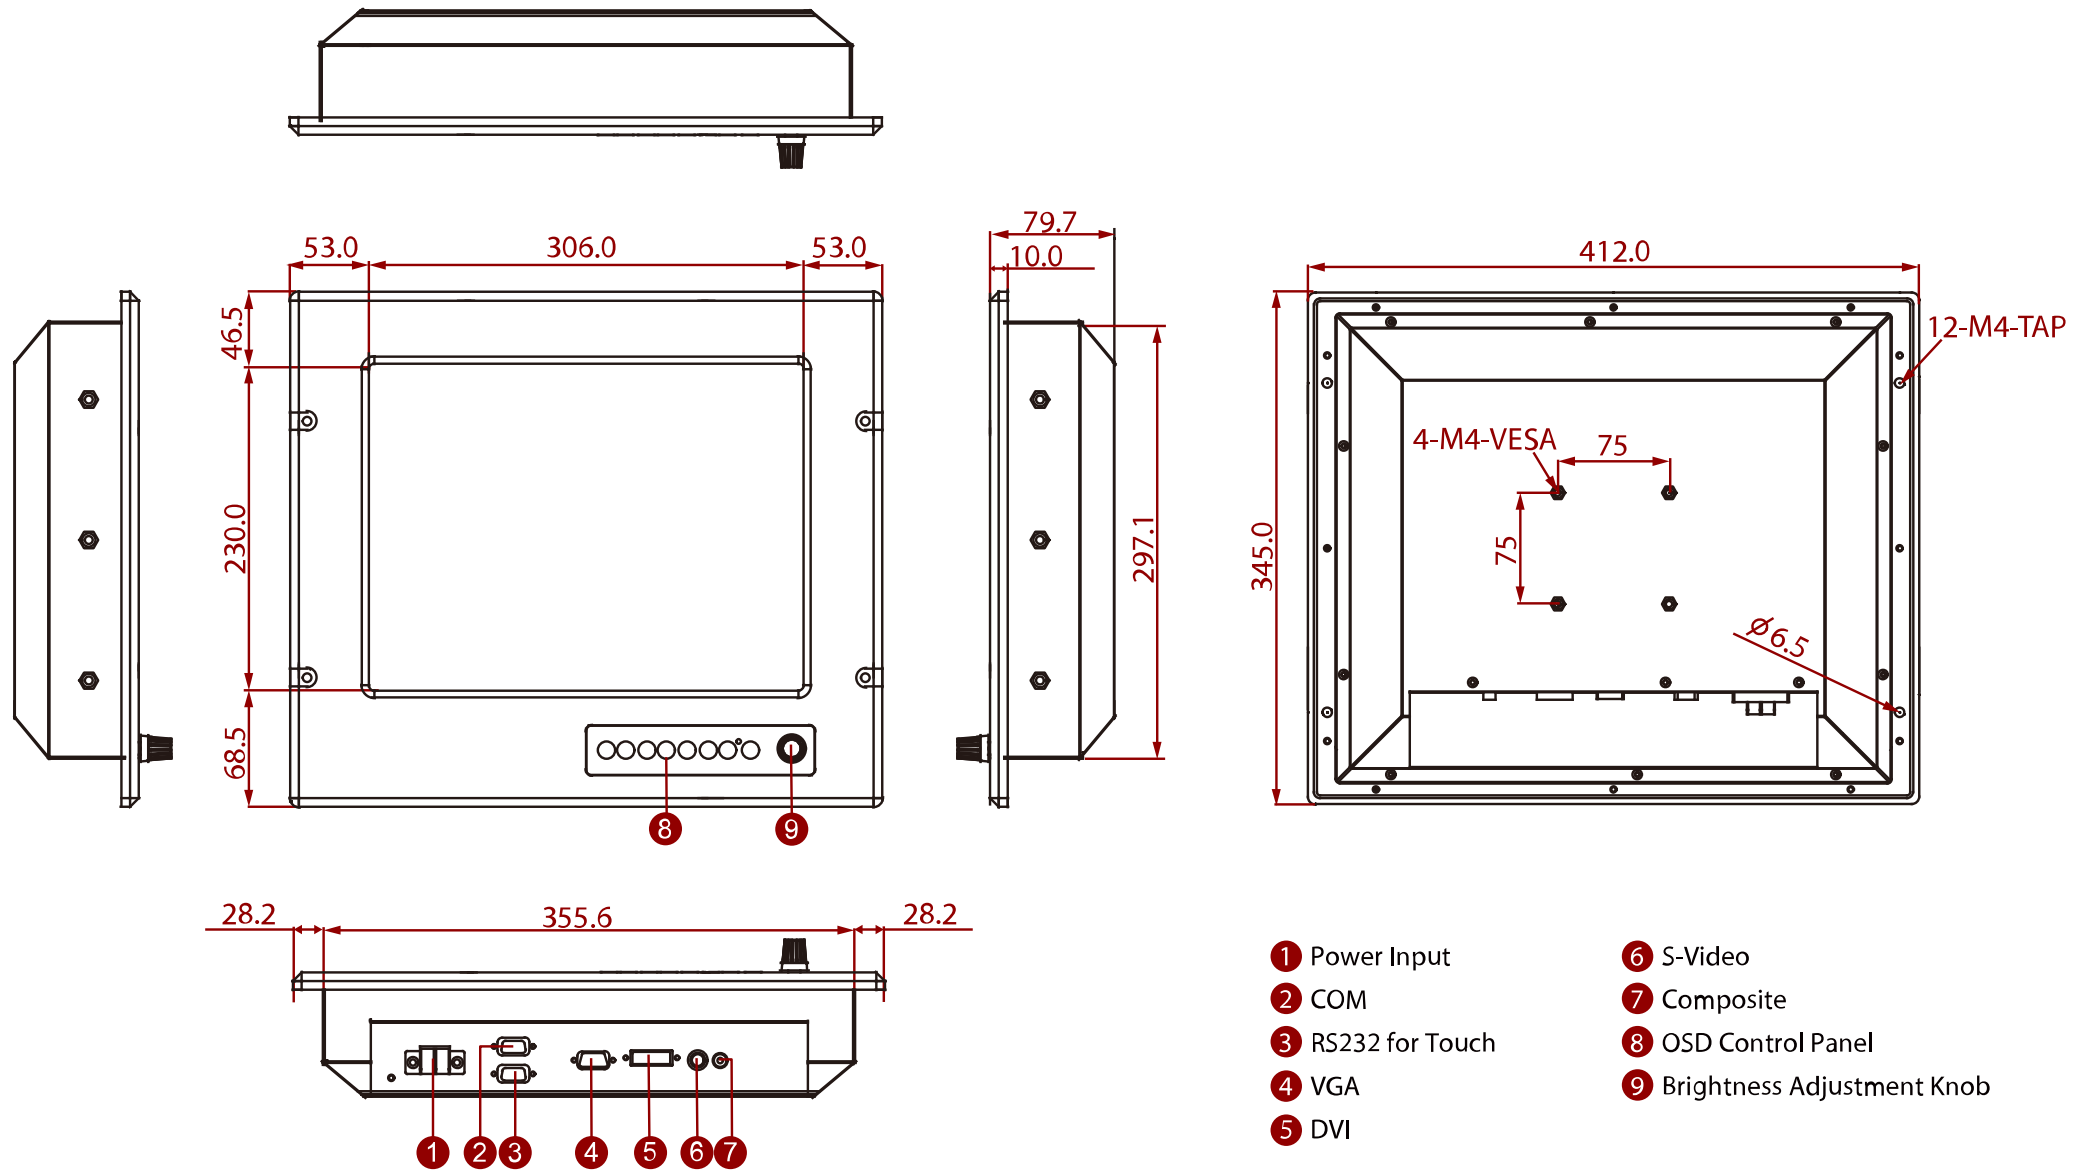

R15L100-MRC3HB High Brightness Marine Display

38,1 cm (15")

- ① Power Input
- ② COM
- ③ RS232 for Touch
- ④ VGA
- ⑤ DVI
- ⑥ S-Video
- ⑦ Composite
- ⑧ OSD Control Panel
- ⑨ Brightness Adjustment Knob