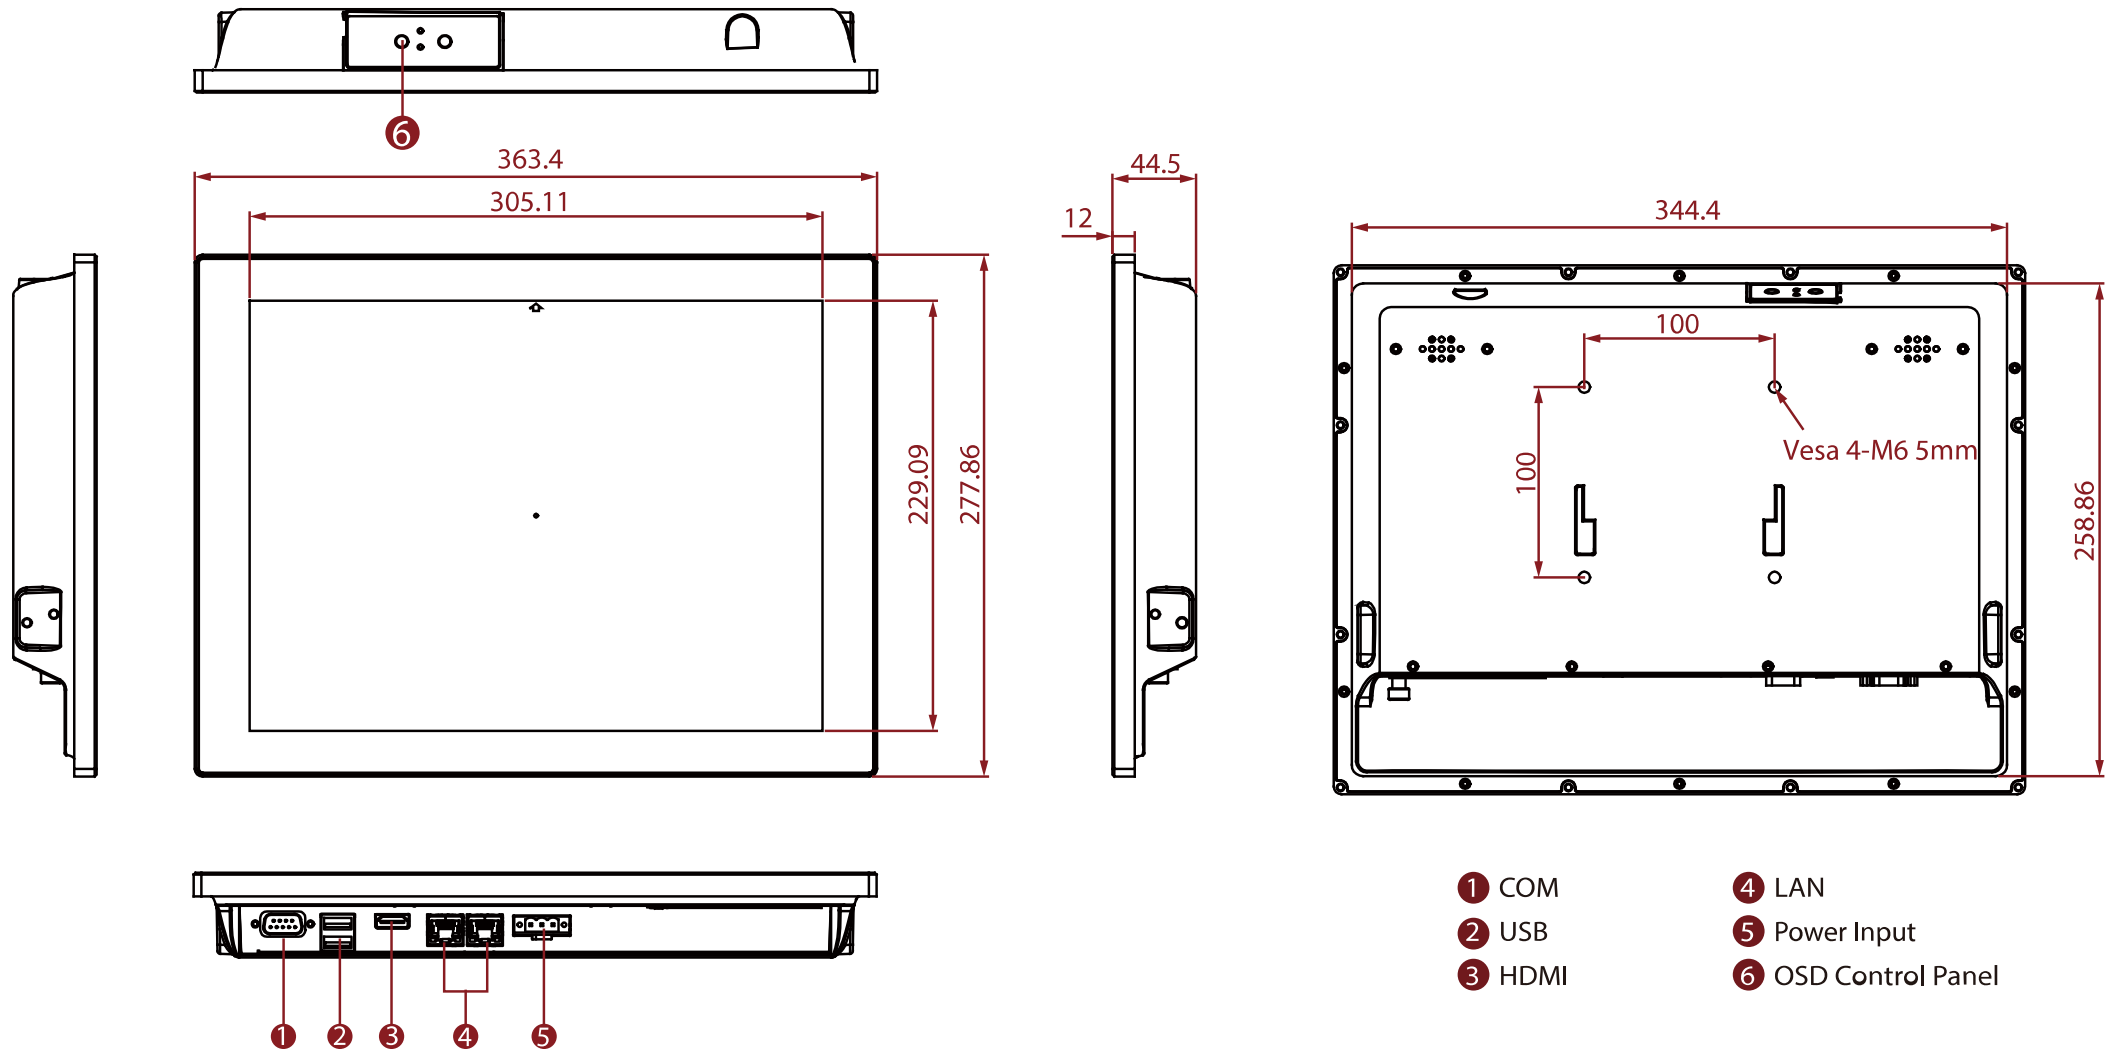

SlimLine IP32 Series

SlimLine R15IP3S-GCC3

38,25 cm (15") 4:3

- 1 COM
- 2 USB
- 3 HDMI
- 4 LAN
- 5 Power Input
- 6 OSD Control Panel