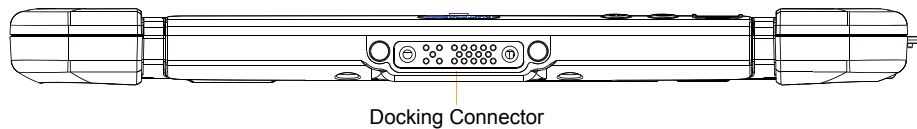

M101P Industrial Tablet PC

Dimensions: 271,8 × 197,2 × 19 mm

10,1" (25,7 cm) 16:9

Net weight: 1,2 kg

I/O ports:

- Micro HDMI (optional)
- LAN / RS232
- USB3.0
- Mic in / Line Out
- Power Jack
- Micro SD Card Reader

3G Module / SIM Card Slot