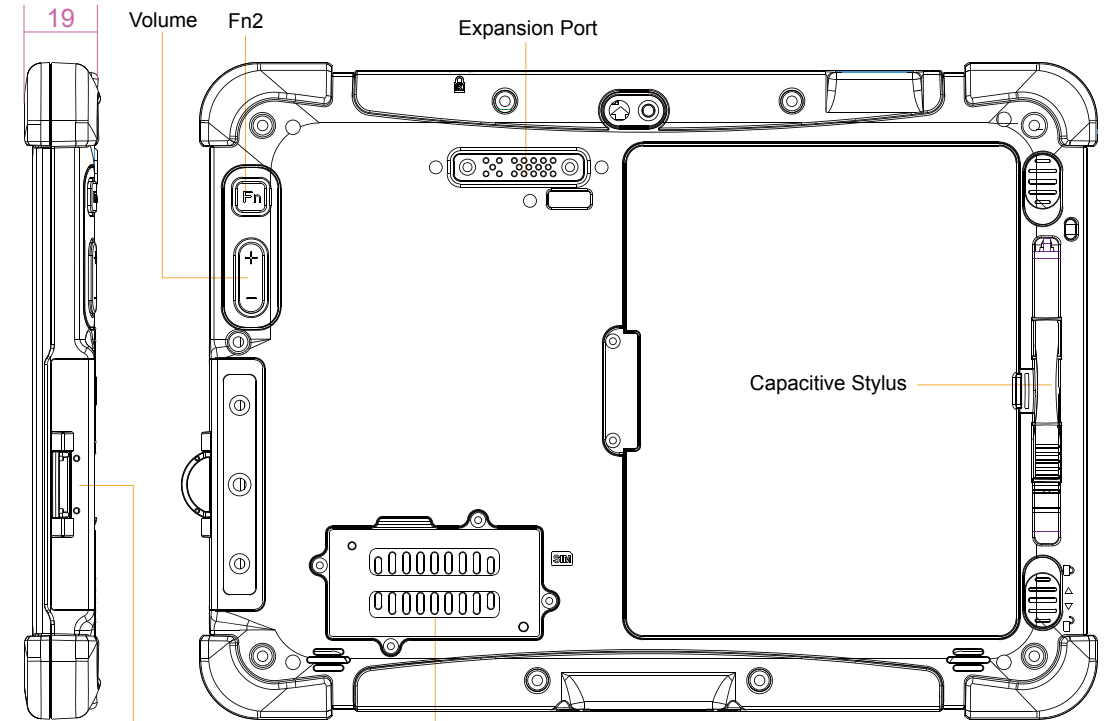

M101P Industrial Tablet PC

Dimensions: 271,8 × 197,2 × 19 mm

10,1" (25,7 cm) 16:9

Net weight: 1,2 kg

I/O ports:

- Micro HDMI (optional)
- LAN / RS232
- USB3.0
- Mic in / Line Out
- Power Jack
- Micro SD Card Reader

3G Module / SIM Card Slot