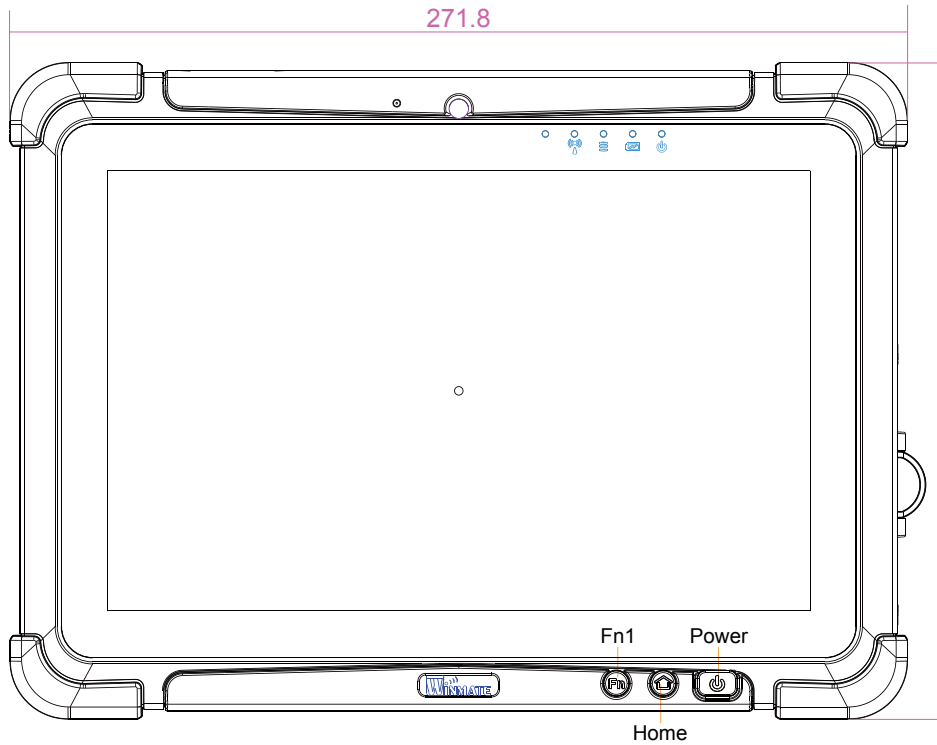

M101P Industrial Tablet PC

Dimensions: 271,8 × 197,2 × 19 mm

10,1" (25,7 cm) 16:9

Net weight: 1,2 kg

I/O ports:

- Micro HDMI (optional)
- LAN / RS232
- USB3.0
- Mic in / Line Out
- Power Jack
- Micro SD Card Reader

3G Module / SIM Card Slot