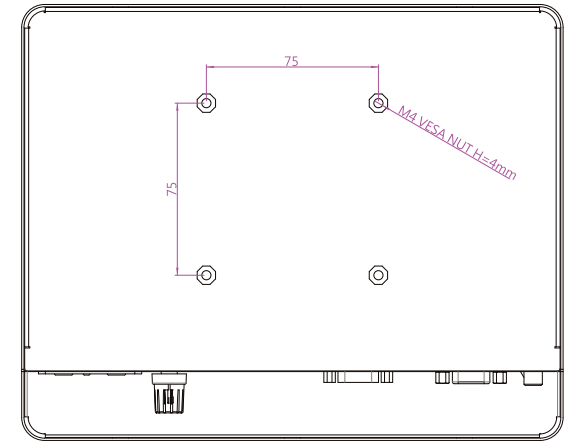

SlimLine IB32 Series
SlimLine WM 08-IB32-CH (Chassis)
 21,3 cm (8,4") 4:3 LCD

- ① DC-in 12V.
- ② RS232 Conn.
- ③ 1 x USB 3.0, 1 x USB 2.0
- ④ HDMI
- ⑤ 2 x RJ-45
- ⑥ Dimming Knob