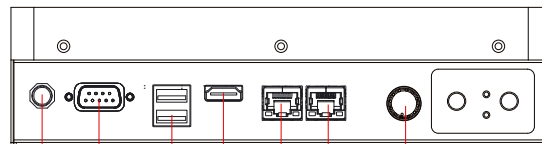

SlimLine IB32 Series
SlimLine WM 08-IB32-CH (Chassis)
 21,3 cm (8,4") 4:3 LCD

- ① DC-in 12V.
- ② RS232 Conn.
- ③ 1 x USB 3.0, 1 x USB 2.0
- ④ HDMI
- ⑤ 2 x RJ-45
- ⑥ Dimming Knob