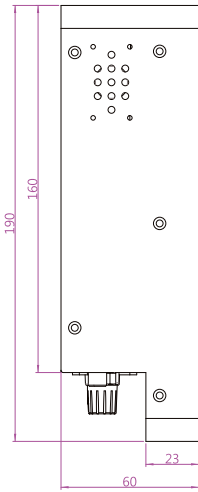

SlimLine IB32 Series
SlimLine WM 08-IB32-CH (Chassis)
 21,3 cm (8,4") 4:3 LCD

- ① DC-in 12V.
- ② RS232 Conn.
- ③ 1 x USB 3.0, 1 x USB 2.0
- ④ HDMI
- ⑤ 2 x RJ-45
- ⑥ Dimming Knob