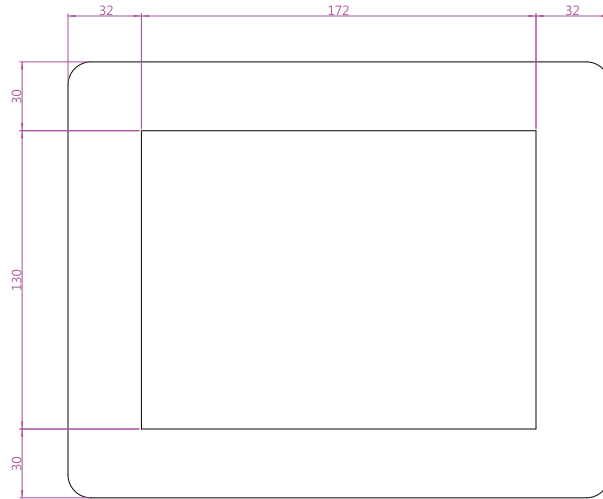

SlimLine IB32 Series
SlimLine WM 08-IB32-CH (Chassis)
 21,3 cm (8,4") 4:3 LCD

- ① DC-in 12V.
- ② RS232 Conn.
- ③ 1 x USB 3.0, 1 x USB 2.0
- ④ HDMI
- ⑤ 2 x RJ-45
- ⑥ Dimming Knob