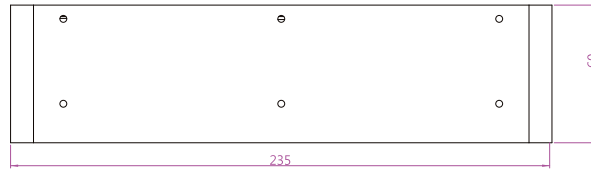

SlimLine IB32 Series
SlimLine WM 08-IB32-CH (Chassis)
 21,3 cm (8,4") 4:3 LCD

- ① DC-in 12V.
- ② RS232 Conn.
- ③ 1 x USB 3.0, 1 x USB 2.0
- ④ HDMI
- ⑤ 2 x RJ-45
- ⑥ Dimming Knob