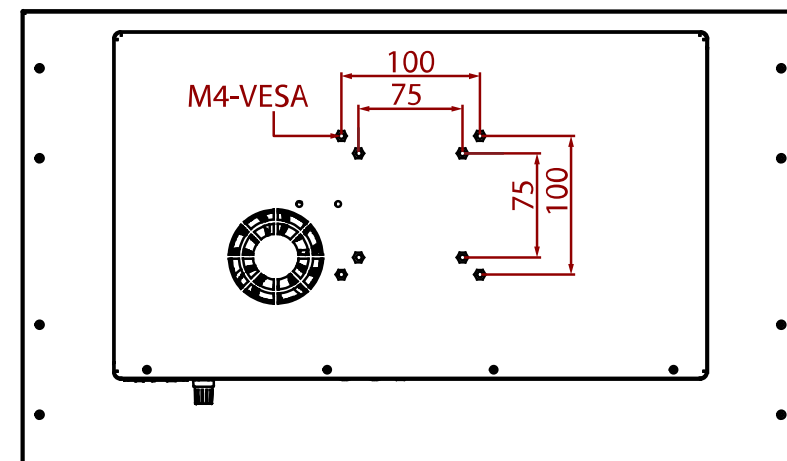

SlimLine IF70 Series

SlimLine WM 24W-IF70-CH

60,46 cm (23,8") 16:9

- 1 COM
- 2 Audio
- 3 USB Type-A
- 4 LAN
- 5 DP
- 6 Power Input
- 7 Brightness Adjustment Knob
- 8 OSD Control Panel