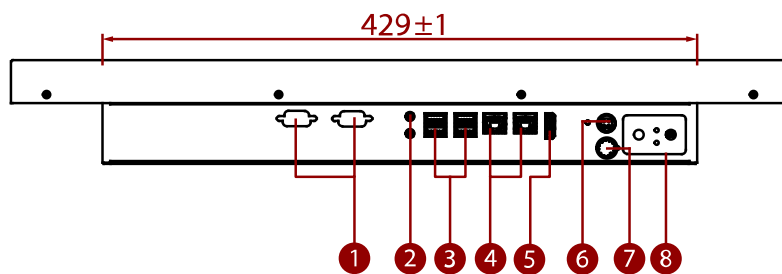

SlimLine IF70 Series

SlimLine WM 24W-IF70-CH

60,46 cm (23,8") 16:9

- 1 COM
- 2 Audio
- 3 USB Type-A
- 4 LAN
- 5 DP
- 6 Power Input
- 7 Brightness Adjustment Knob
- 8 OSD Control Panel