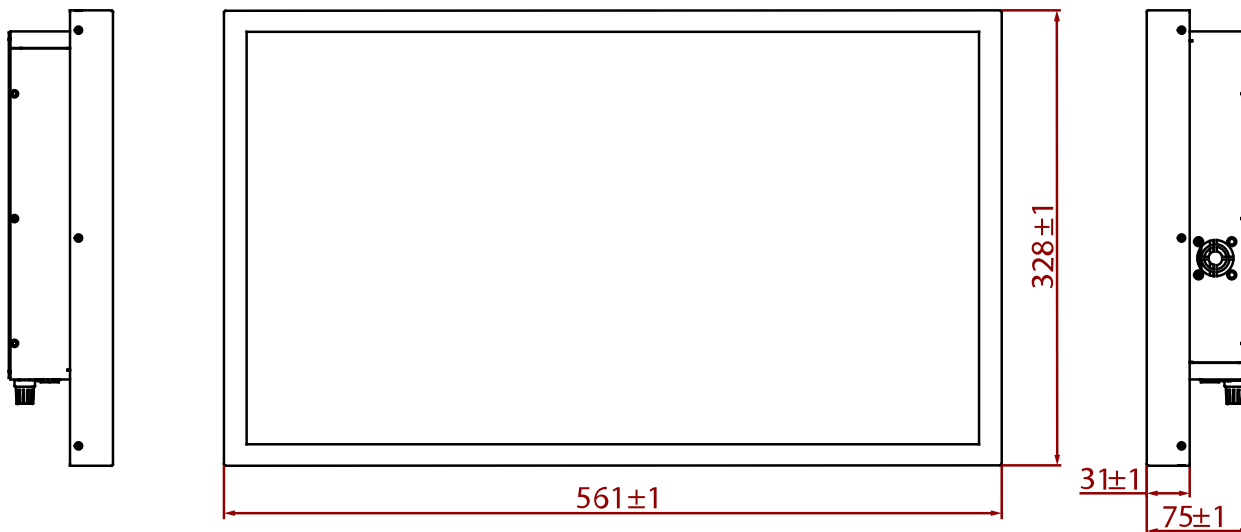

SlimLine IF70 Series

SlimLine WM 24W-IF70-CH

60,46 cm (23,8") 16:9

- 1 COM
- 2 Audio
- 3 USB Type-A
- 4 LAN
- 5 DP
- 6 Power Input
- 7 Brightness Adjustment Knob
- 8 OSD Control Panel