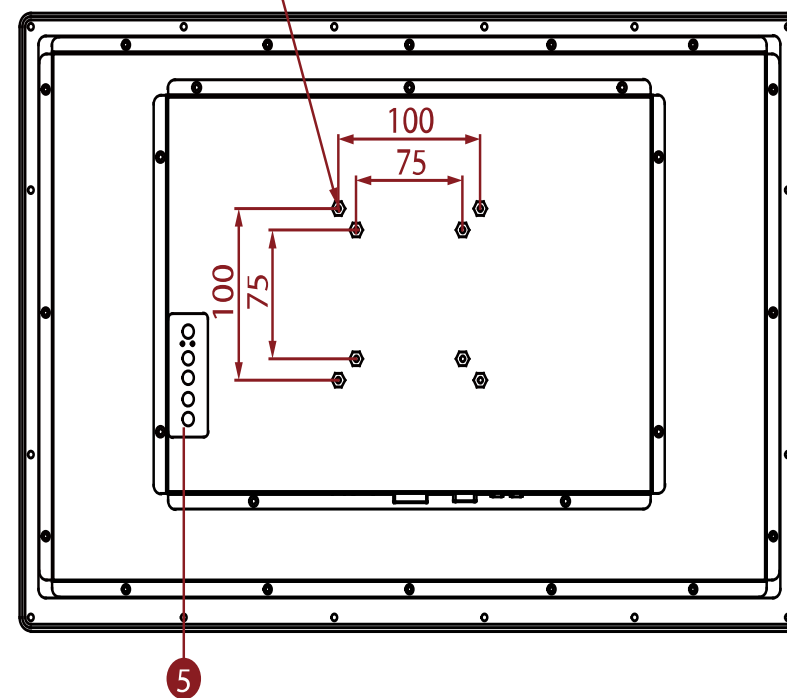

WM-MTU Series
 WM 22W-VH-PMA-MTU
 54,6 cm (21,5") 16:9

8-M4 VESA MOUNT D=5

- ① USB for Touch
- ② VGA
- ③ HDMI
- ④ Power Input
- ⑤ OSD Control Panel