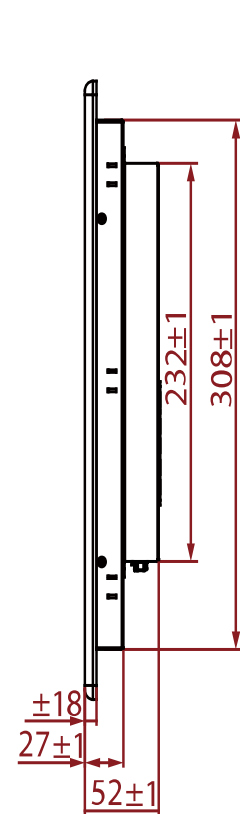

WM-MTU Series
 WM 22W-VH-PMA-MTU
 54,6 cm (21,5") 16:9

8-M4 VESA MOUNT D=5

- ① USB for Touch
- ② VGA
- ③ HDMI
- ④ Power Input
- ⑤ OSD Control Panel