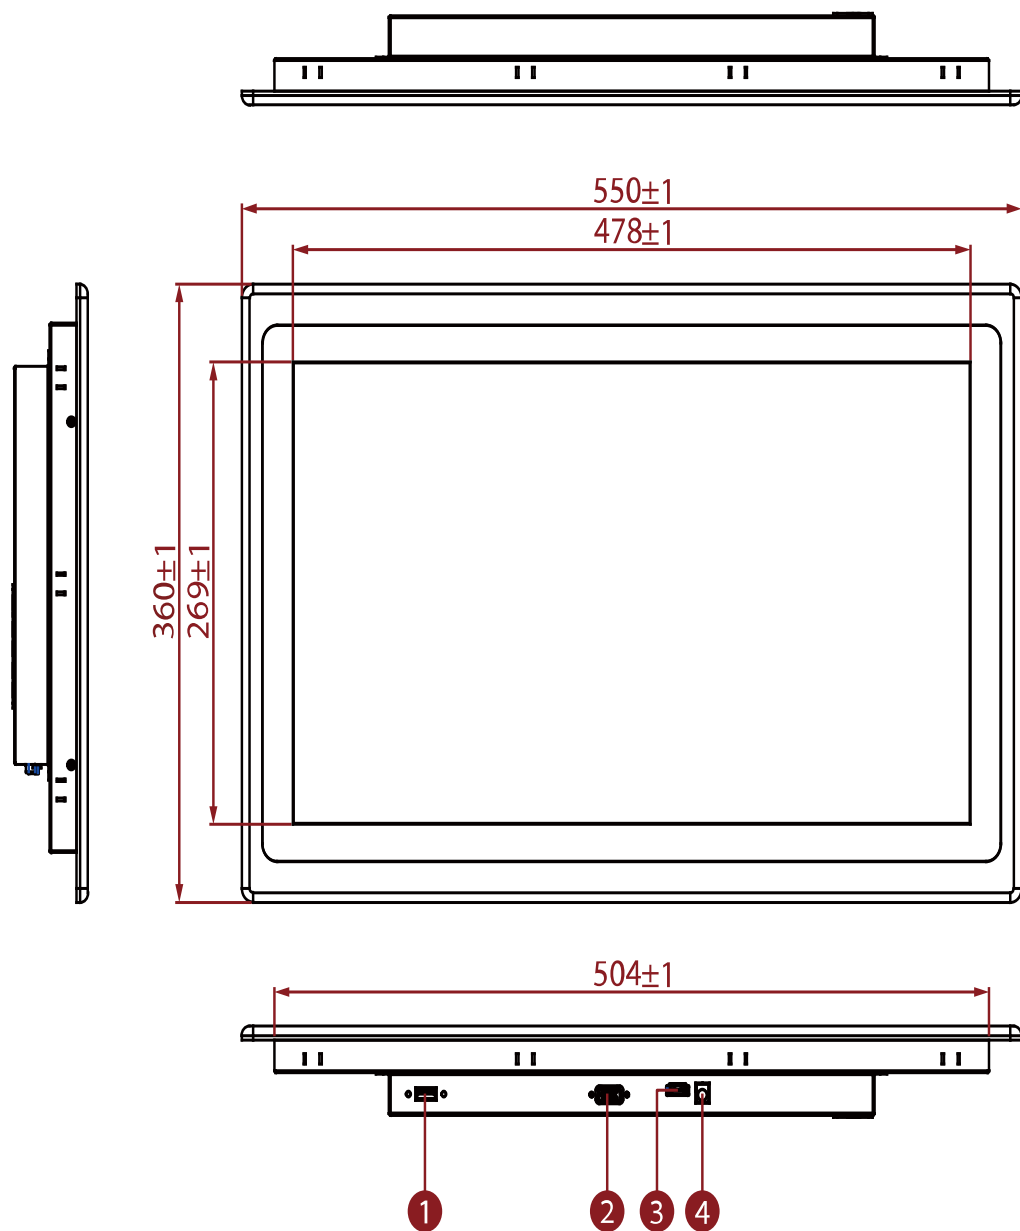

WM-MTU Series
 WM 22W-VH-PMA-MTU
 54,6 cm (21,5") 16:9

8-M4 VESA MOUNT D=5

- ① USB for Touch
- ② VGA
- ③ HDMI
- ④ Power Input
- ⑤ OSD Control Panel