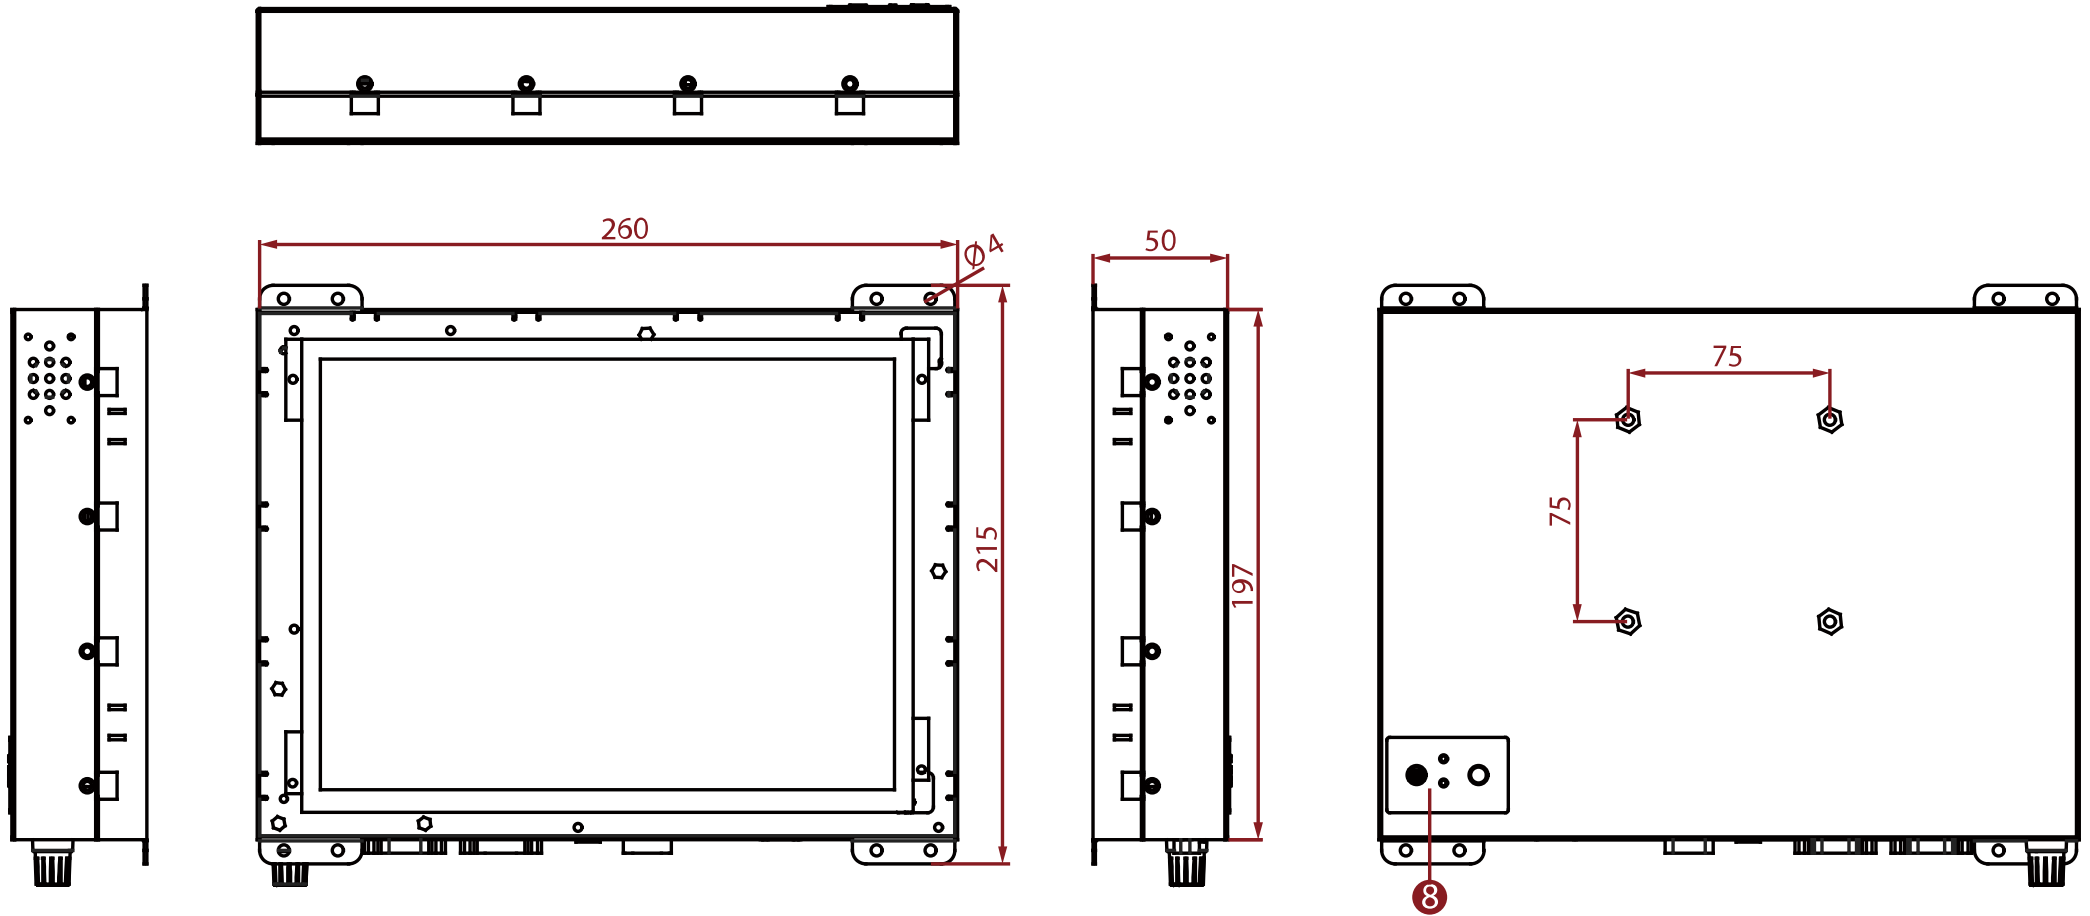

**SlimLine IE3S Series**  
 SlimLine R10IE3S-OFT2 (Openframe)  
 26,4 cm (10,4") 4:3 LCD

- 1 Brightness Adjustment Knob
- 2 COM
- 3 Power Input
- 4 COM
- 5 USB Type-A
- 6 HDMI
- 7 LAN
- 8 OSD Control Panel