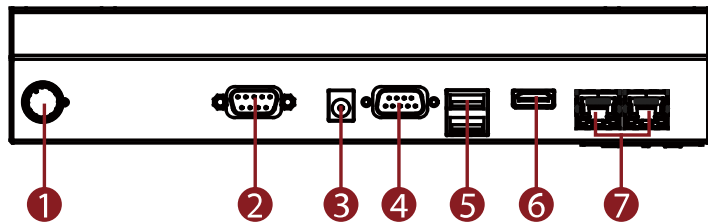

**SlimLine IE3S Series**  
 SlimLine R10IE3S-OFT2 (Openframe)  
 26,4 cm (10,4") 4:3 LCD

- 1 Brightness Adjustment Knob
- 2 COM
- 3 Power Input
- 4 COM
- 5 USB Type-A
- 6 HDMI
- 7 LAN
- 8 OSD Control Panel