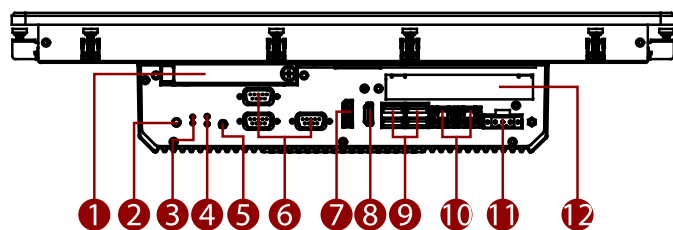

R19ITWS-MHA3-EX ATEX HMI Panel PC

48,3 cm (19")

Cutout: 412*338mm

- | | |
|---------------------------|-------------------|
| ① Removable HDD/ SSD Slot | ⑦ DP |
| ② Reset Button | ⑧ HDMI |
| ③ LED Indicators | ⑨ USB Type-A |
| ④ HDD Indicators | ⑩ LAN |
| ⑤ Audio | ⑪ Power Input |
| ⑥ COM | ⑫ PCIe Slot Cover |