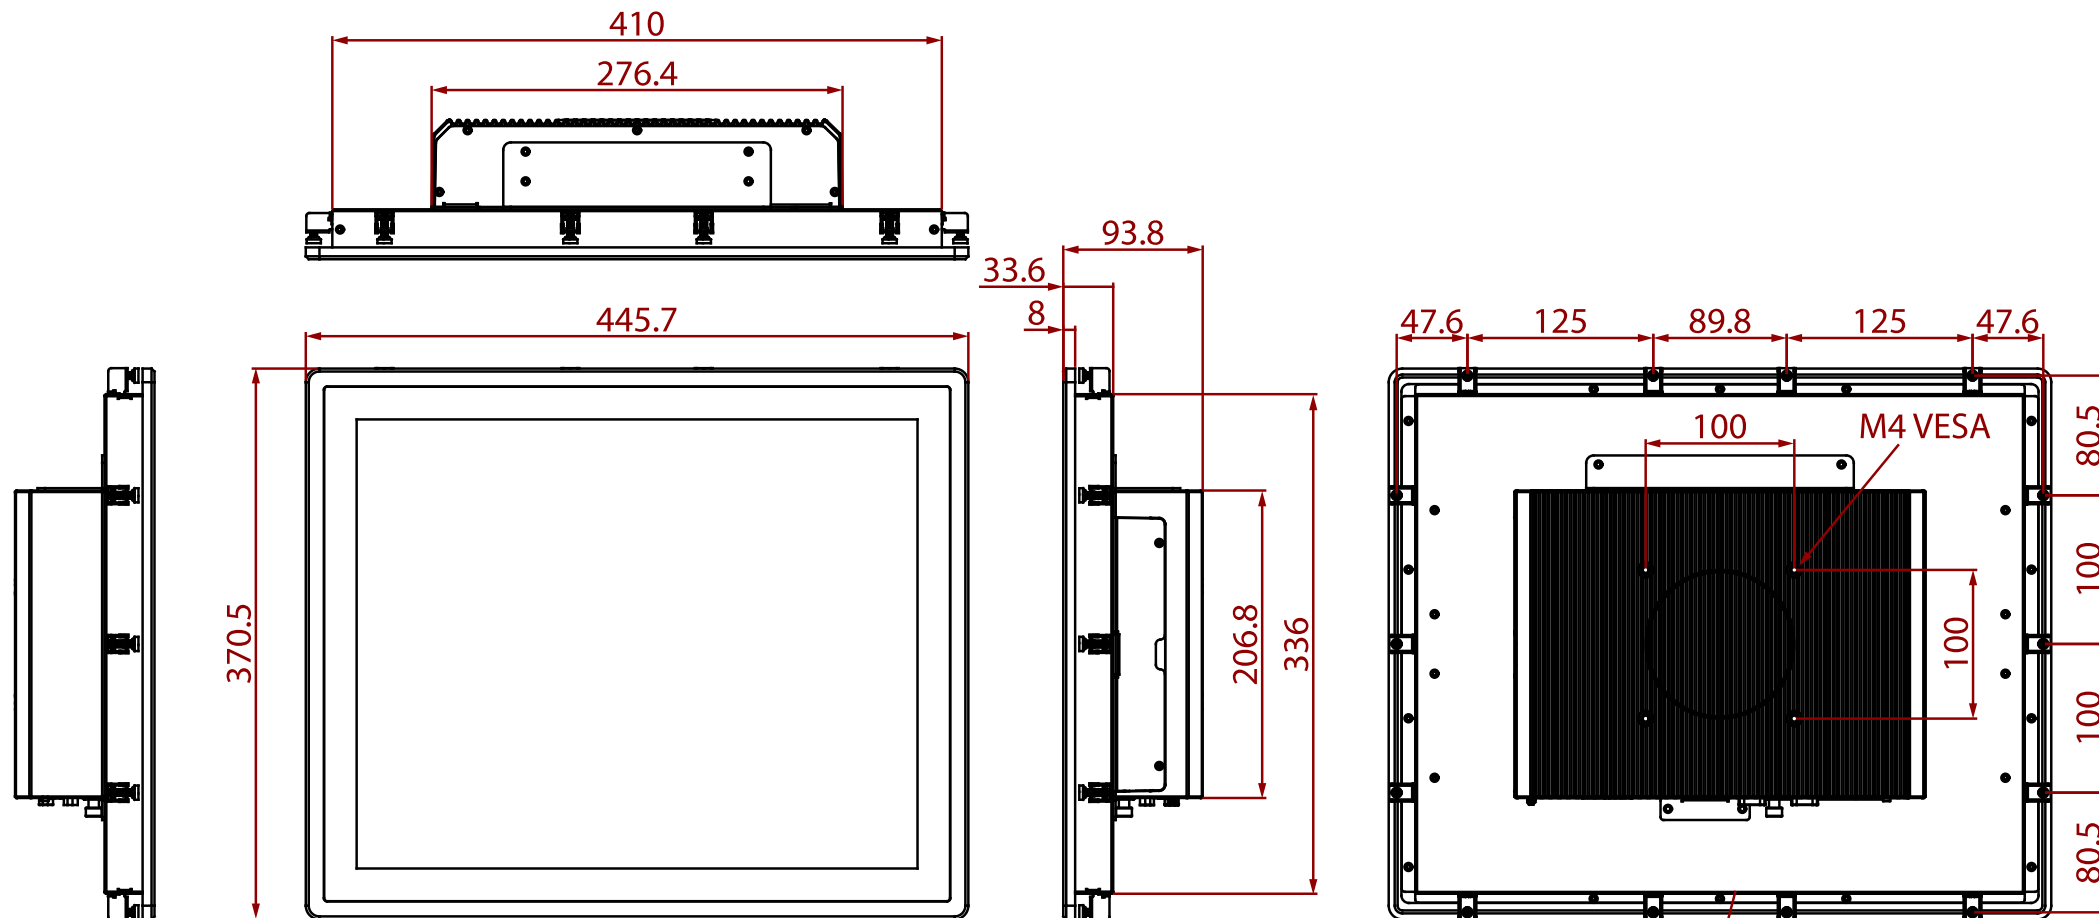

R19ITWS-MHA3-EX ATEX HMI Panel PC

48,3 cm (19")

Cutout: 412*338mm

- | | |
|---------------------------|-------------------|
| ① Removable HDD/ SSD Slot | ⑦ DP |
| ② Reset Button | ⑧ HDMI |
| ③ LED Indicators | ⑨ USB Type-A |
| ④ HDD Indicators | ⑩ LAN |
| ⑤ Audio | ⑪ Power Input |
| ⑥ COM | ⑫ PCIe Slot Cover |