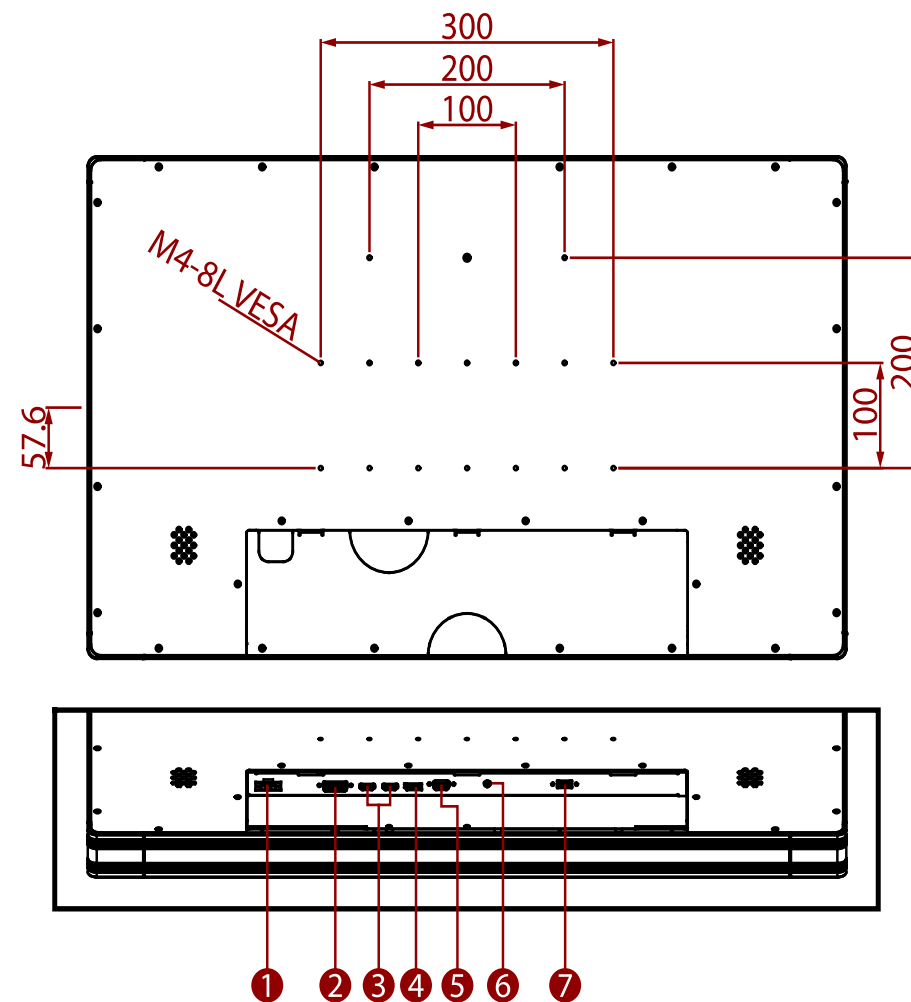

Defence Display
M320TF-MIL (Chassis) 81,3 cm
(32,0") 16:9 LCD

- ① Power Input
- ② DVI
- ③ HDMI
- ④ DP
- ⑤ VGA
- ⑥ Audio
- ⑦ USB for Touch
- ⑧ OSD Control Panel