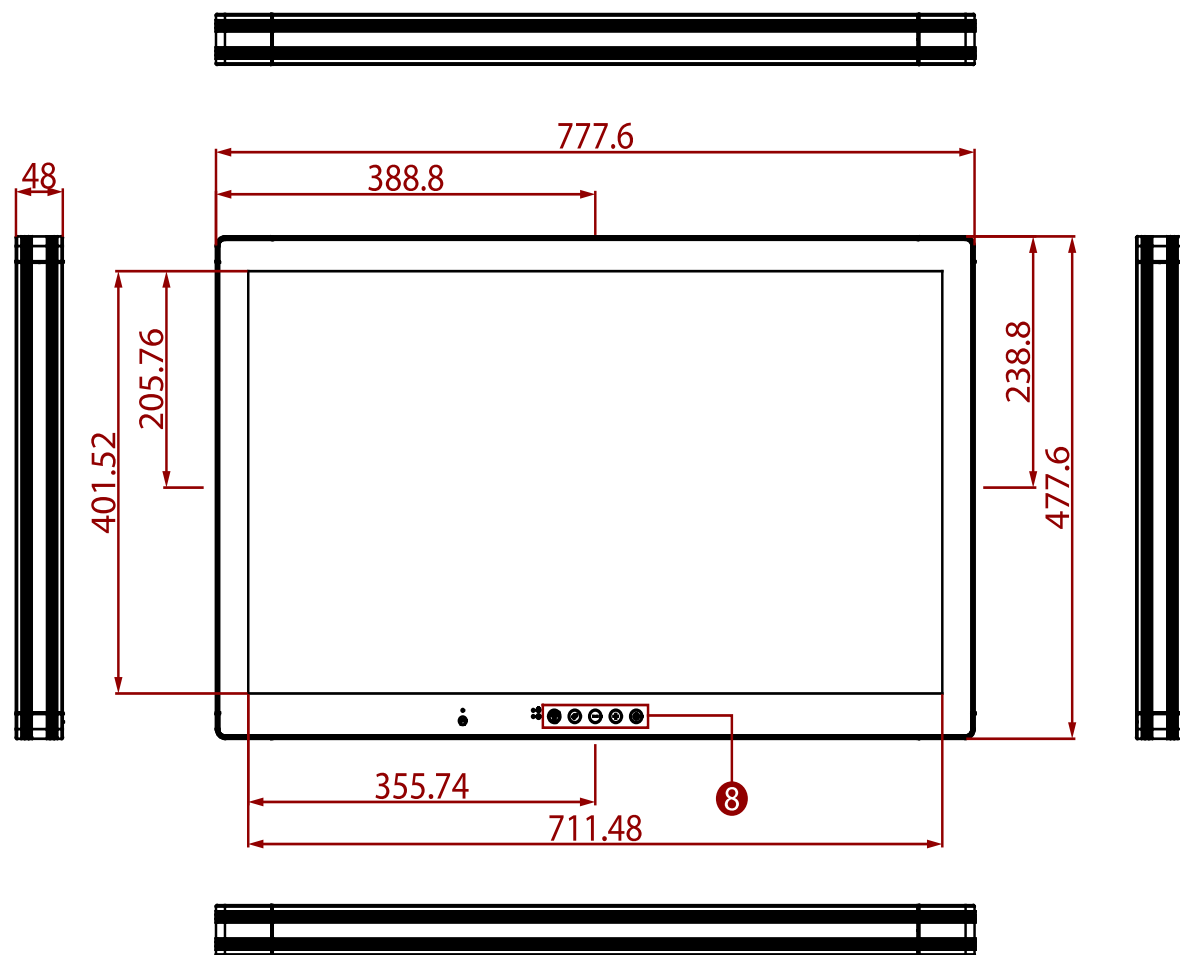

Defence Display
M320TF-MIL (Chassis) 81,3 cm
(32,0") 16:9 LCD

- ① Power Input
- ② DVI
- ③ HDMI
- ④ DP
- ⑤ VGA
- ⑥ Audio
- ⑦ USB for Touch
- ⑧ OSD Control Panel