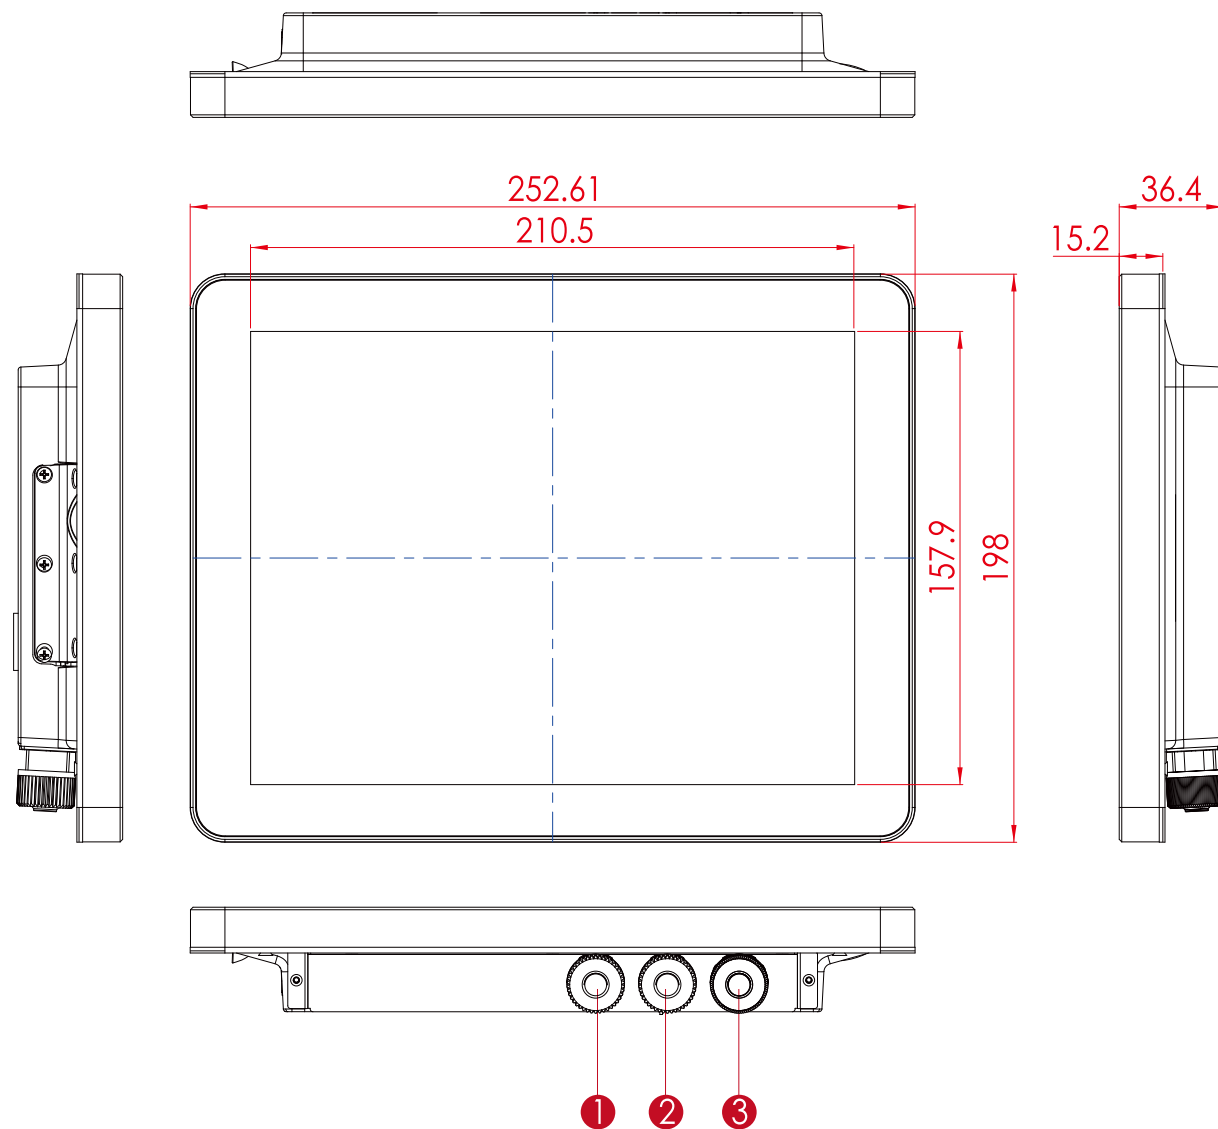

**G-WIN Rugged Panel PC (Bay Trail)**

R10IB3S-GST2

26,4 cm (10,4") 4:3 LCD

1. 12V DC in (Optional 9-36V DC) (M12 type)
2. LAN, USB (M12 type)
3. RS232 (M12 type)
4. OSD Panel