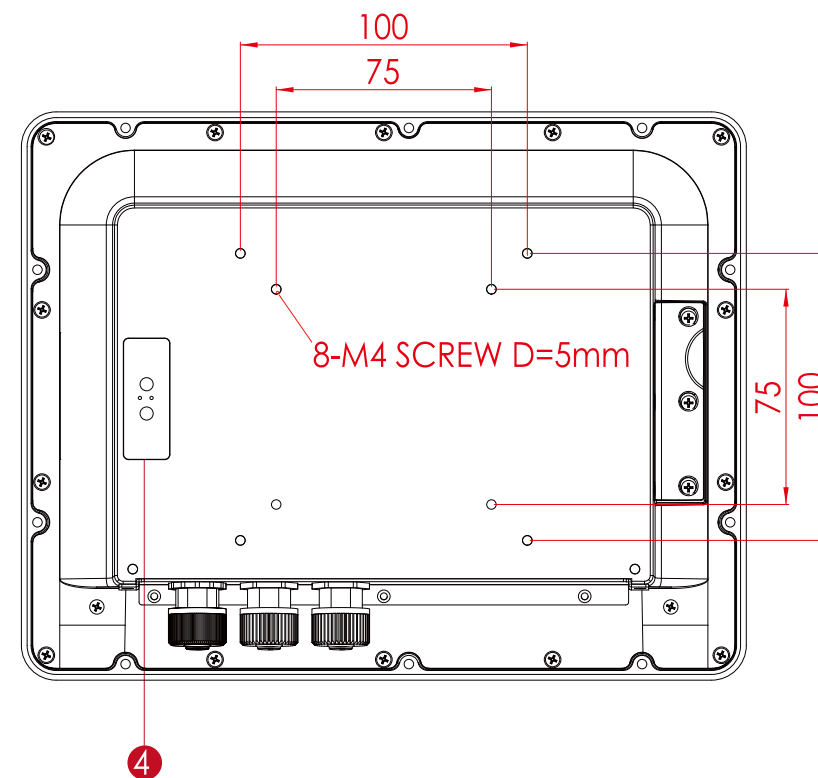

**G-WIN Rugged Panel PC (Bay Trail)**

R10IB3S-GST2

26,4 cm (10,4") 4:3 LCD

1. 12V DC in (Optional 9-36V DC) (M12 type)
2. LAN, USB (M12 type)
3. RS232 (M12 type)
4. OSD Panel