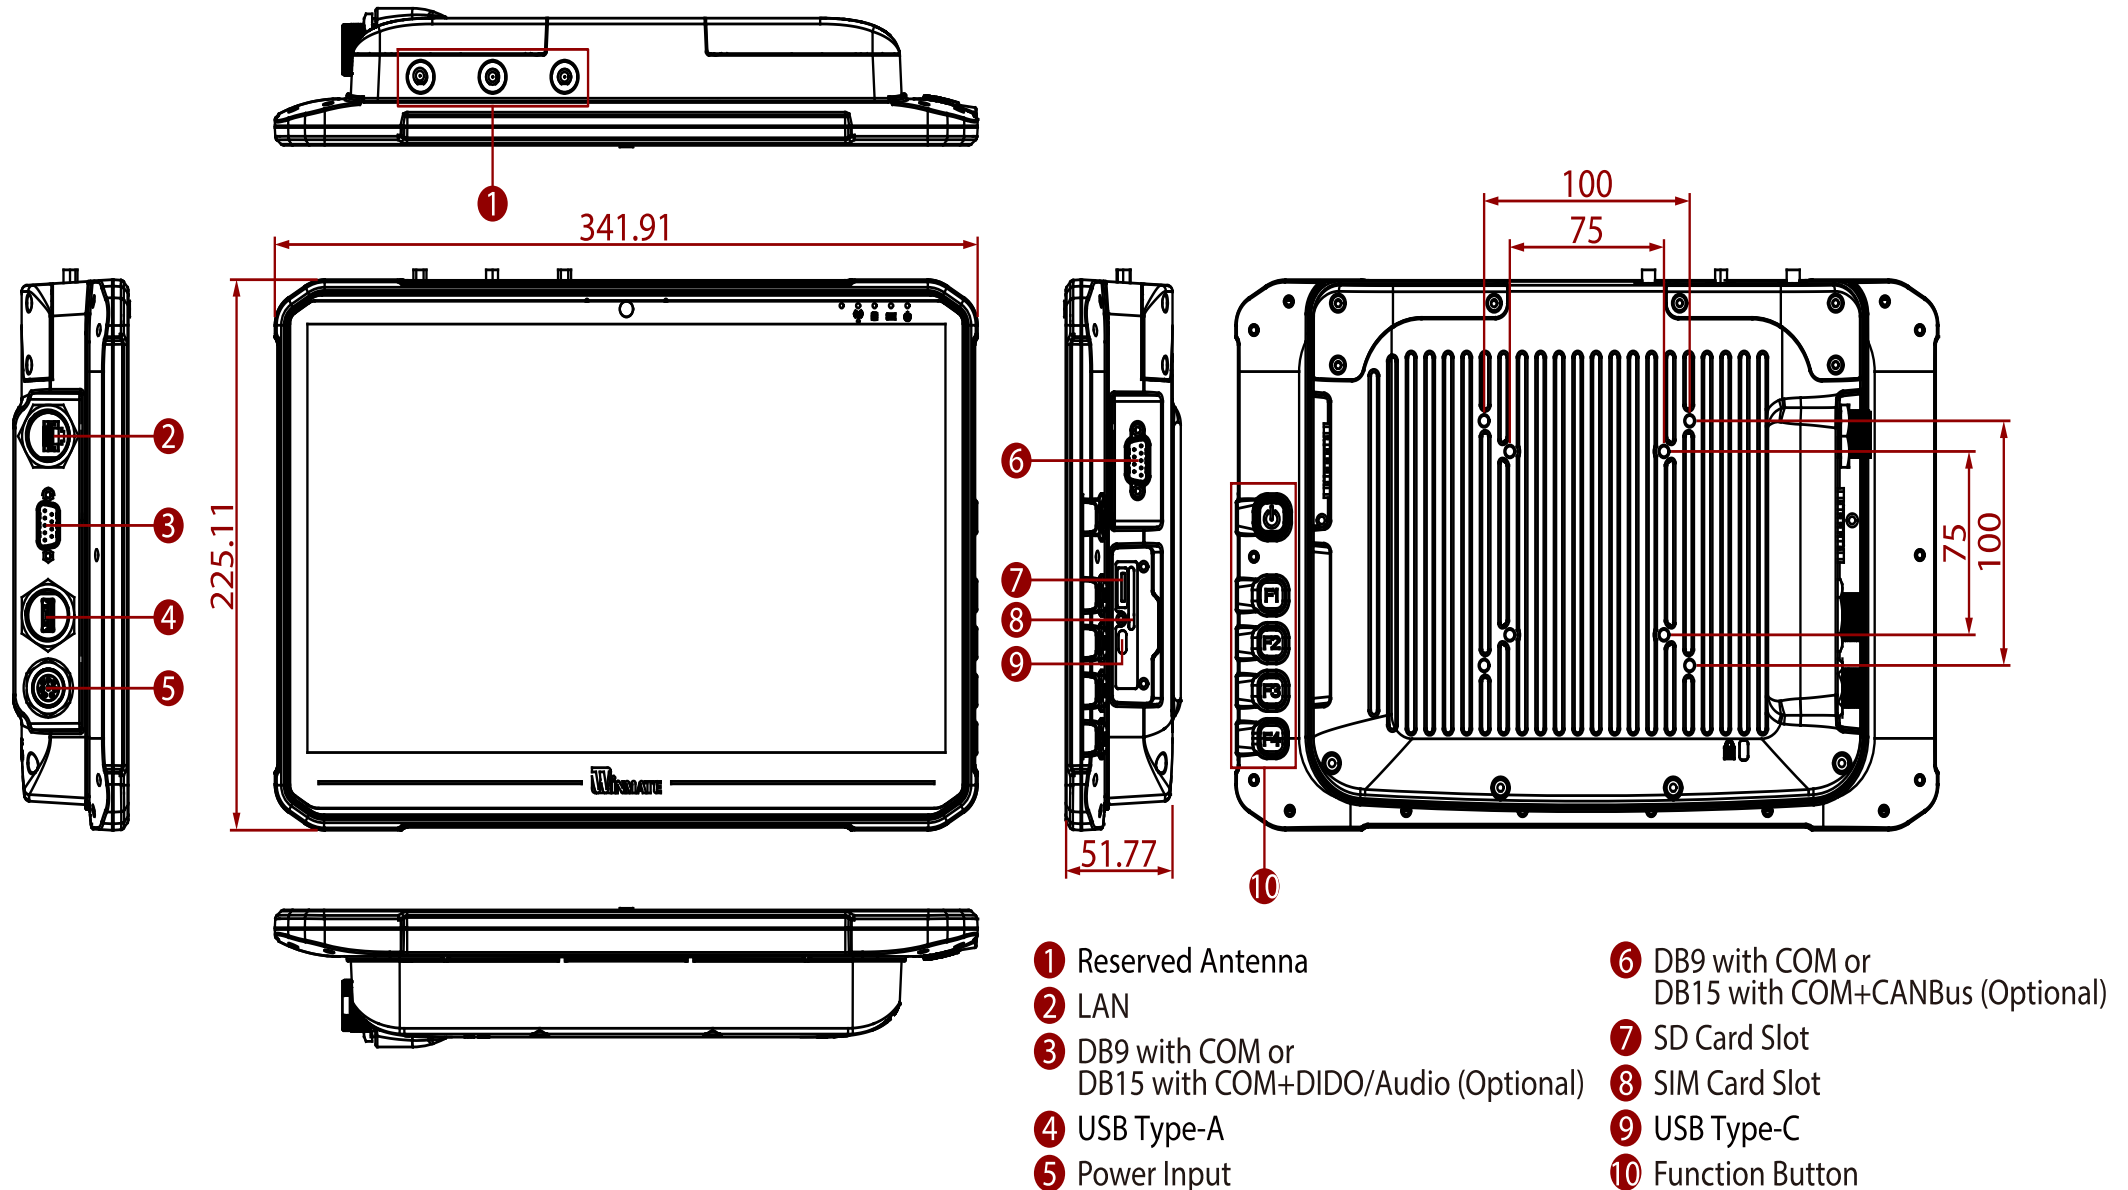

FM14AD-V Vehicle Mounted Computer

35,6 cm (14,0") 16:9

Net weight: 2,5 kg Computer

- ① Reserved Antenna
- ② LAN
- ③ DB9 with COM or DB15 with COM+CANBus (Optional)
- ④ USB Type-A
- ⑤ Power Input
- ⑥ DB9 with COM or DB15 with COM+CANBus (Optional)
- ⑦ SD Card Slot
- ⑧ SIM Card Slot
- ⑨ USB Type-C
- ⑩ Function Button