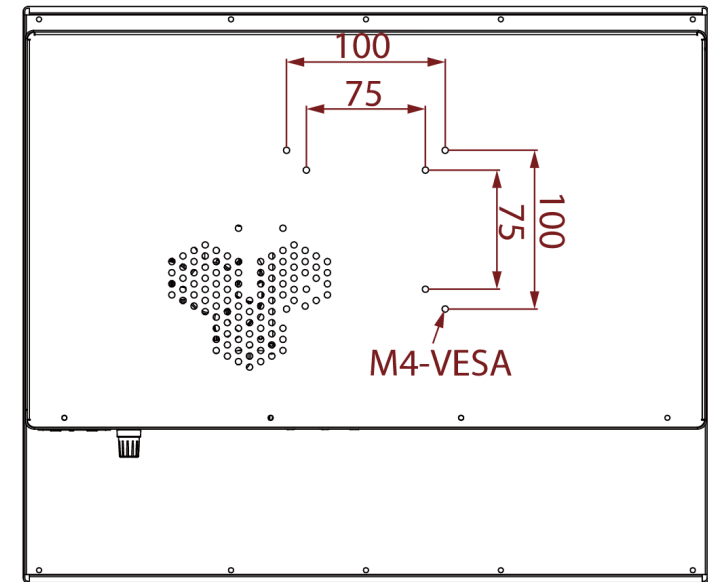

# SlimLine IK70 Series

SlimLine WM 19-IK70-CH

48,3 cm (19") 4:3

- 1 1 x RS-232/422/485 Conn.
- 2 1 x RS-232
- 3 4 x USB 3.0
- 4 2 x LAN
- 5 DP 1.2
- 6 HDMI 1.4
- 7 12V DC IN
- 8 Brightness Adjustment Knob
- 9 Power On Button
- 10 Power Reset Button