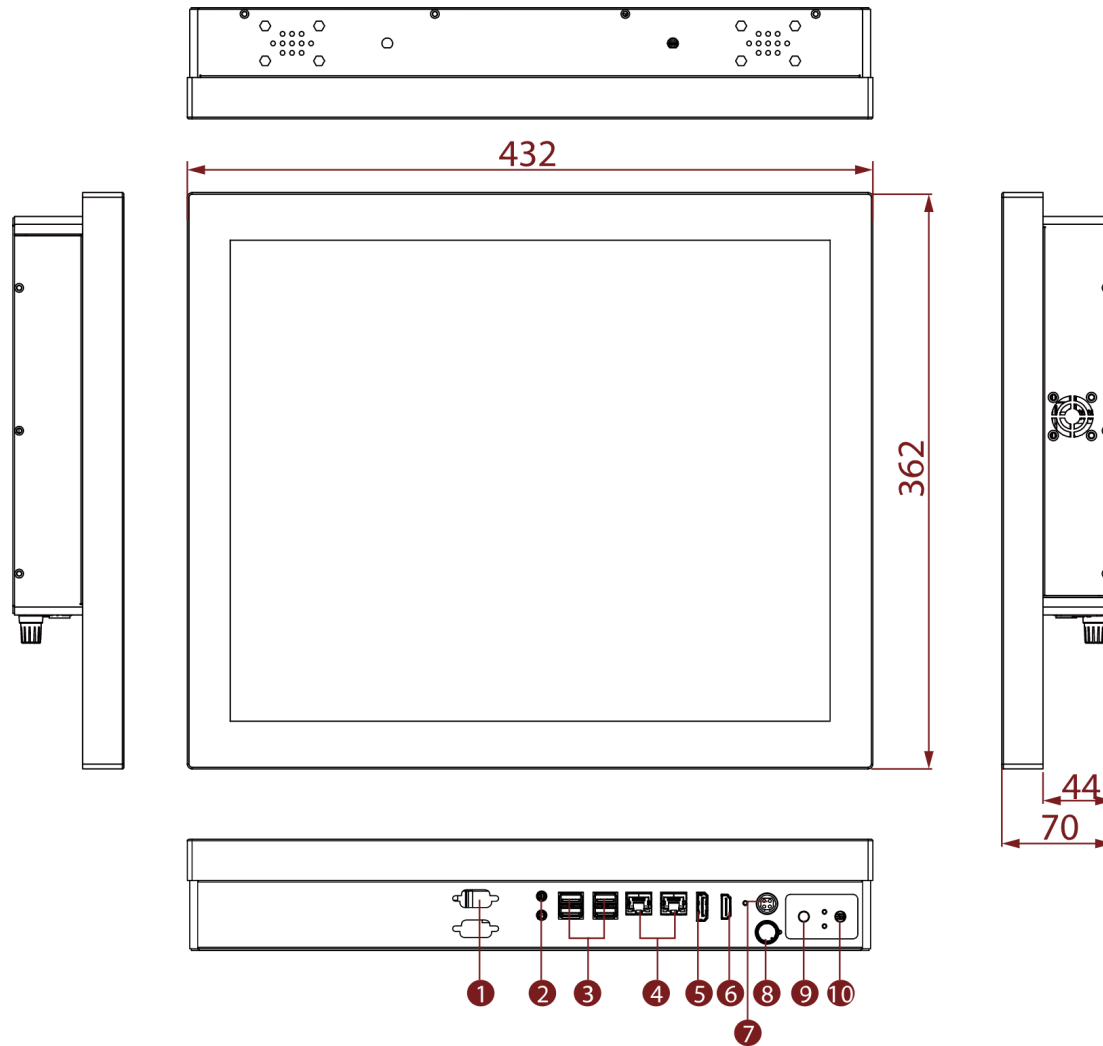

# SlimLine IK70 Series

SlimLine WM 19-IK70-CH

48,3 cm (19") 4:3

- 1 1 x RS-232/422/485 Conn.
- 2 1 x RS-232
- 3 4 x USB 3.0
- 4 2 x LAN
- 5 DP 1.2
- 6 HDMI 1.4
- 7 12V DC IN
- 8 Brightness Adjustment Knob
- 9 Power On Button
- 10 Power Reset Button