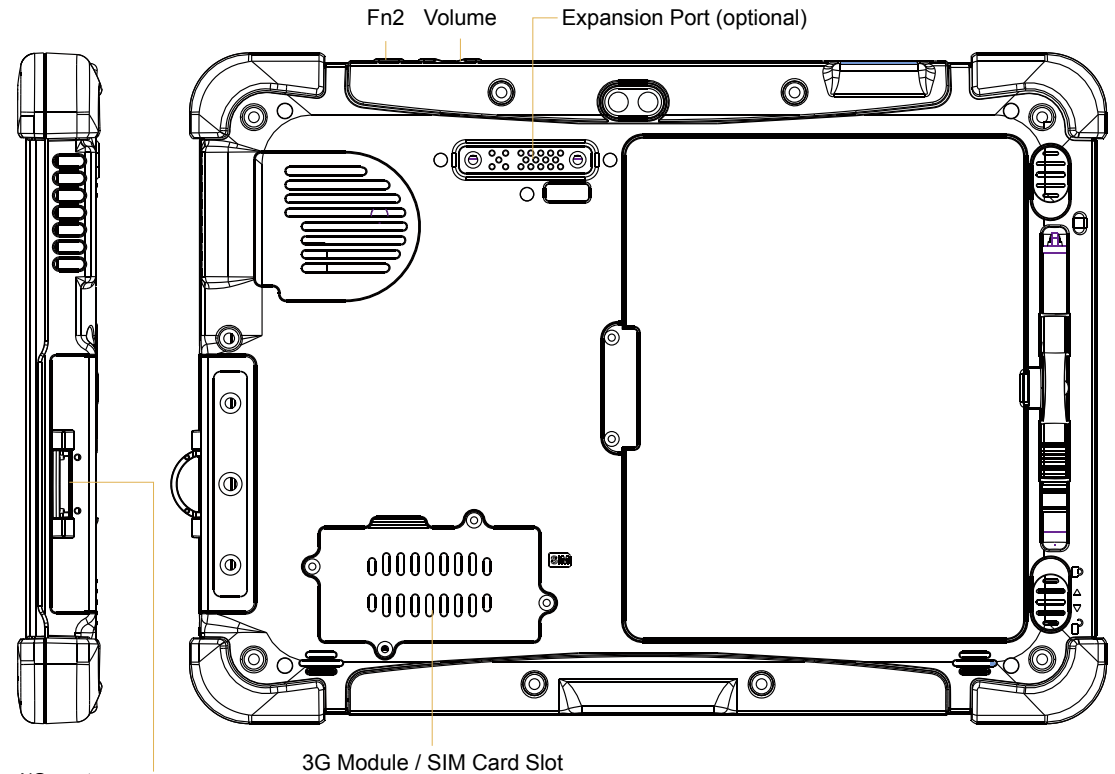

# M101S Industrial Tablet PC

Dimensions: 271,8 × 197,2 × 21 mm

25,7 cm (10,1") 16:10 LCD

Net weight: 1,25 kg

#### I/O ports:

- Micro HDMI(optional)
- LAN / RS232
- USB3.0
- Mic in / Line Out
- Power Jack
- Micro SD Card Reader