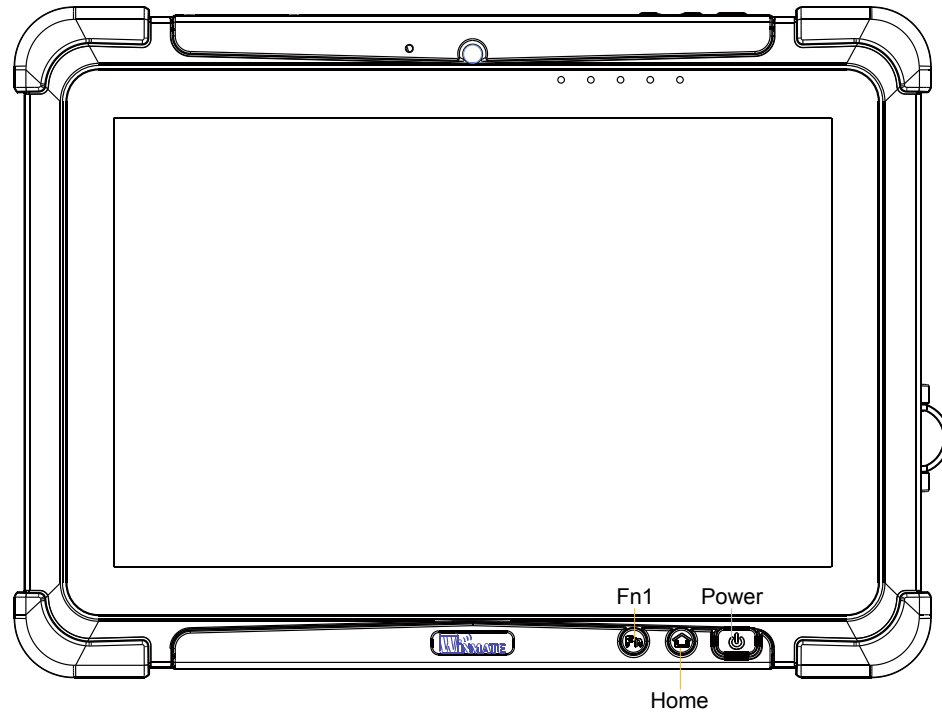

# M101S Industrial Tablet PC

Dimensions: 271,8 × 197,2 × 21 mm

25,7 cm (10,1") 16:10 LCD

Net weight: 1,25 kg

#### I/O ports:

- Micro HDMI(optional)
- LAN / RS232
- USB3.0
- Mic in / Line Out
- Power Jack
- Micro SD Card Reader