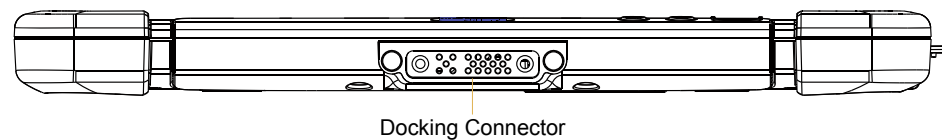

# M101S Industrial Tablet PC

Dimensions: 271,8 × 197,2 × 21 mm

25,7 cm (10,1") 16:10 LCD

Net weight: 1,25 kg

#### I/O ports:

- Micro HDMI(optional)
- LAN / RS232
- USB3.0
- Mic in / Line Out
- Power Jack
- Micro SD Card Reader