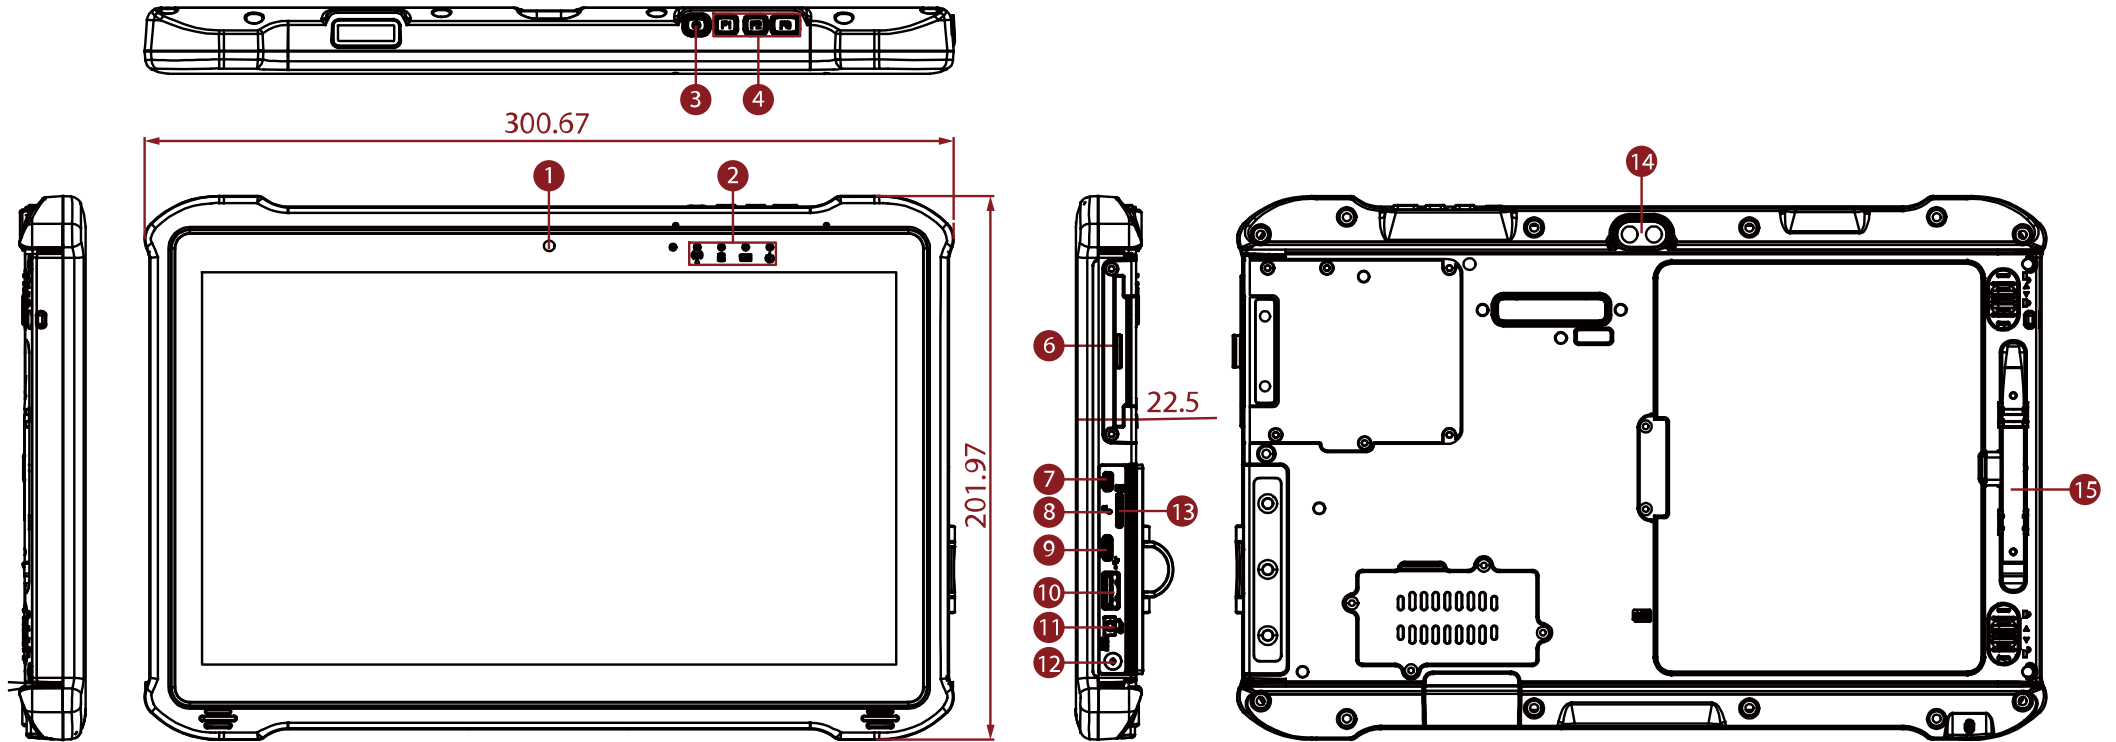

M116PT Industrial Tablet PC

Dimensions: 300,7 × 202 × 22,5 mm

11,6" (29,6 cm) 16:9

Net weight: 1,4 kg

- | | | |
|---------------------|---------------------|-----------------------|
| 1 Camera | 6 Smart Card Reader | 11 Audio |
| 2 LED Indicator | 7 Micro HDMI | 12 Power Input |
| 3 Power Switch | 8 Reset Button | 13 Micro SD Card Slot |
| 4 Function Button | 9 USB Type-C | 14 Camera |
| 5 Docking Connector | 10 USB Type-A | 15 Touch Pen Slot |