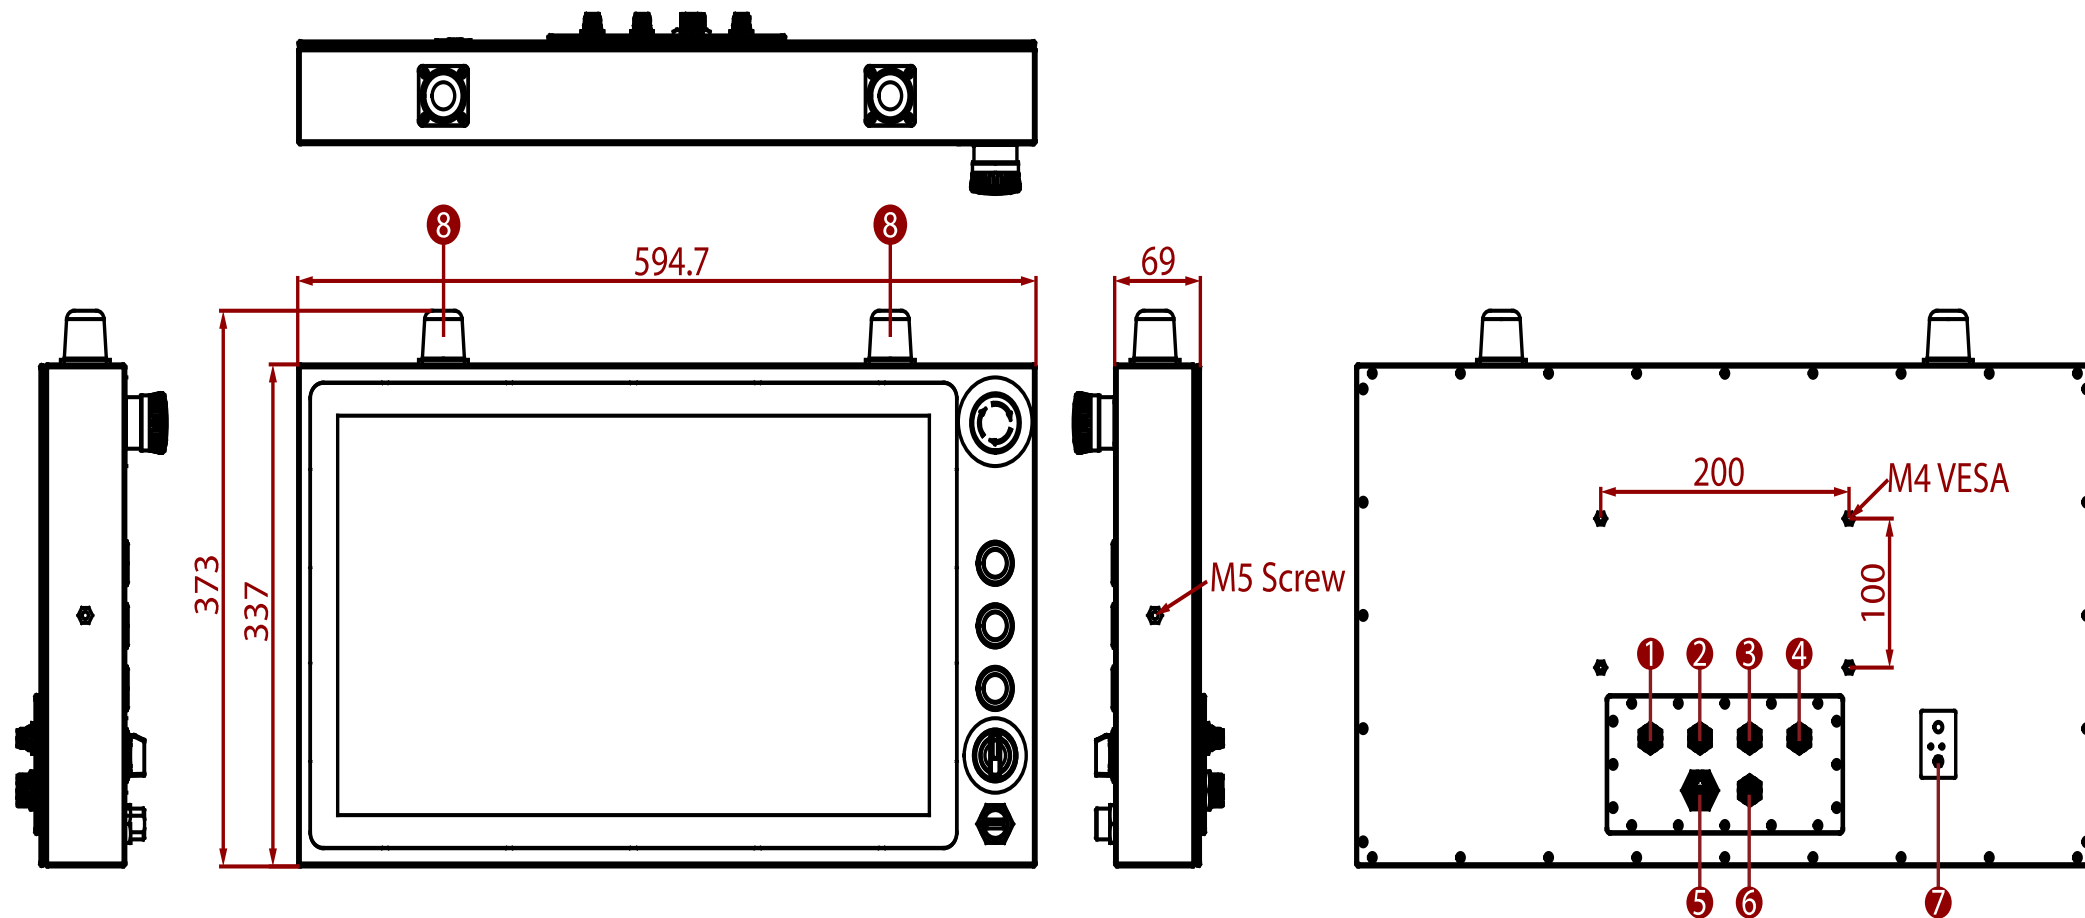

B-Series Stainless P-CAP IP65
W22IE3S-SPA3-B
 54,6 cm (19") 16:9 LCD

- ① USB Type-A
- ② COM
- ③ CN1 For Emergency Stop & Blue Button
- ④ CN2 For Green Button & Red Button
- ⑤ LAN
- ⑥ Power Input
- ⑦ OSD Control Panel
- ⑧ Wi-Fi Antenna Cover (Optional)