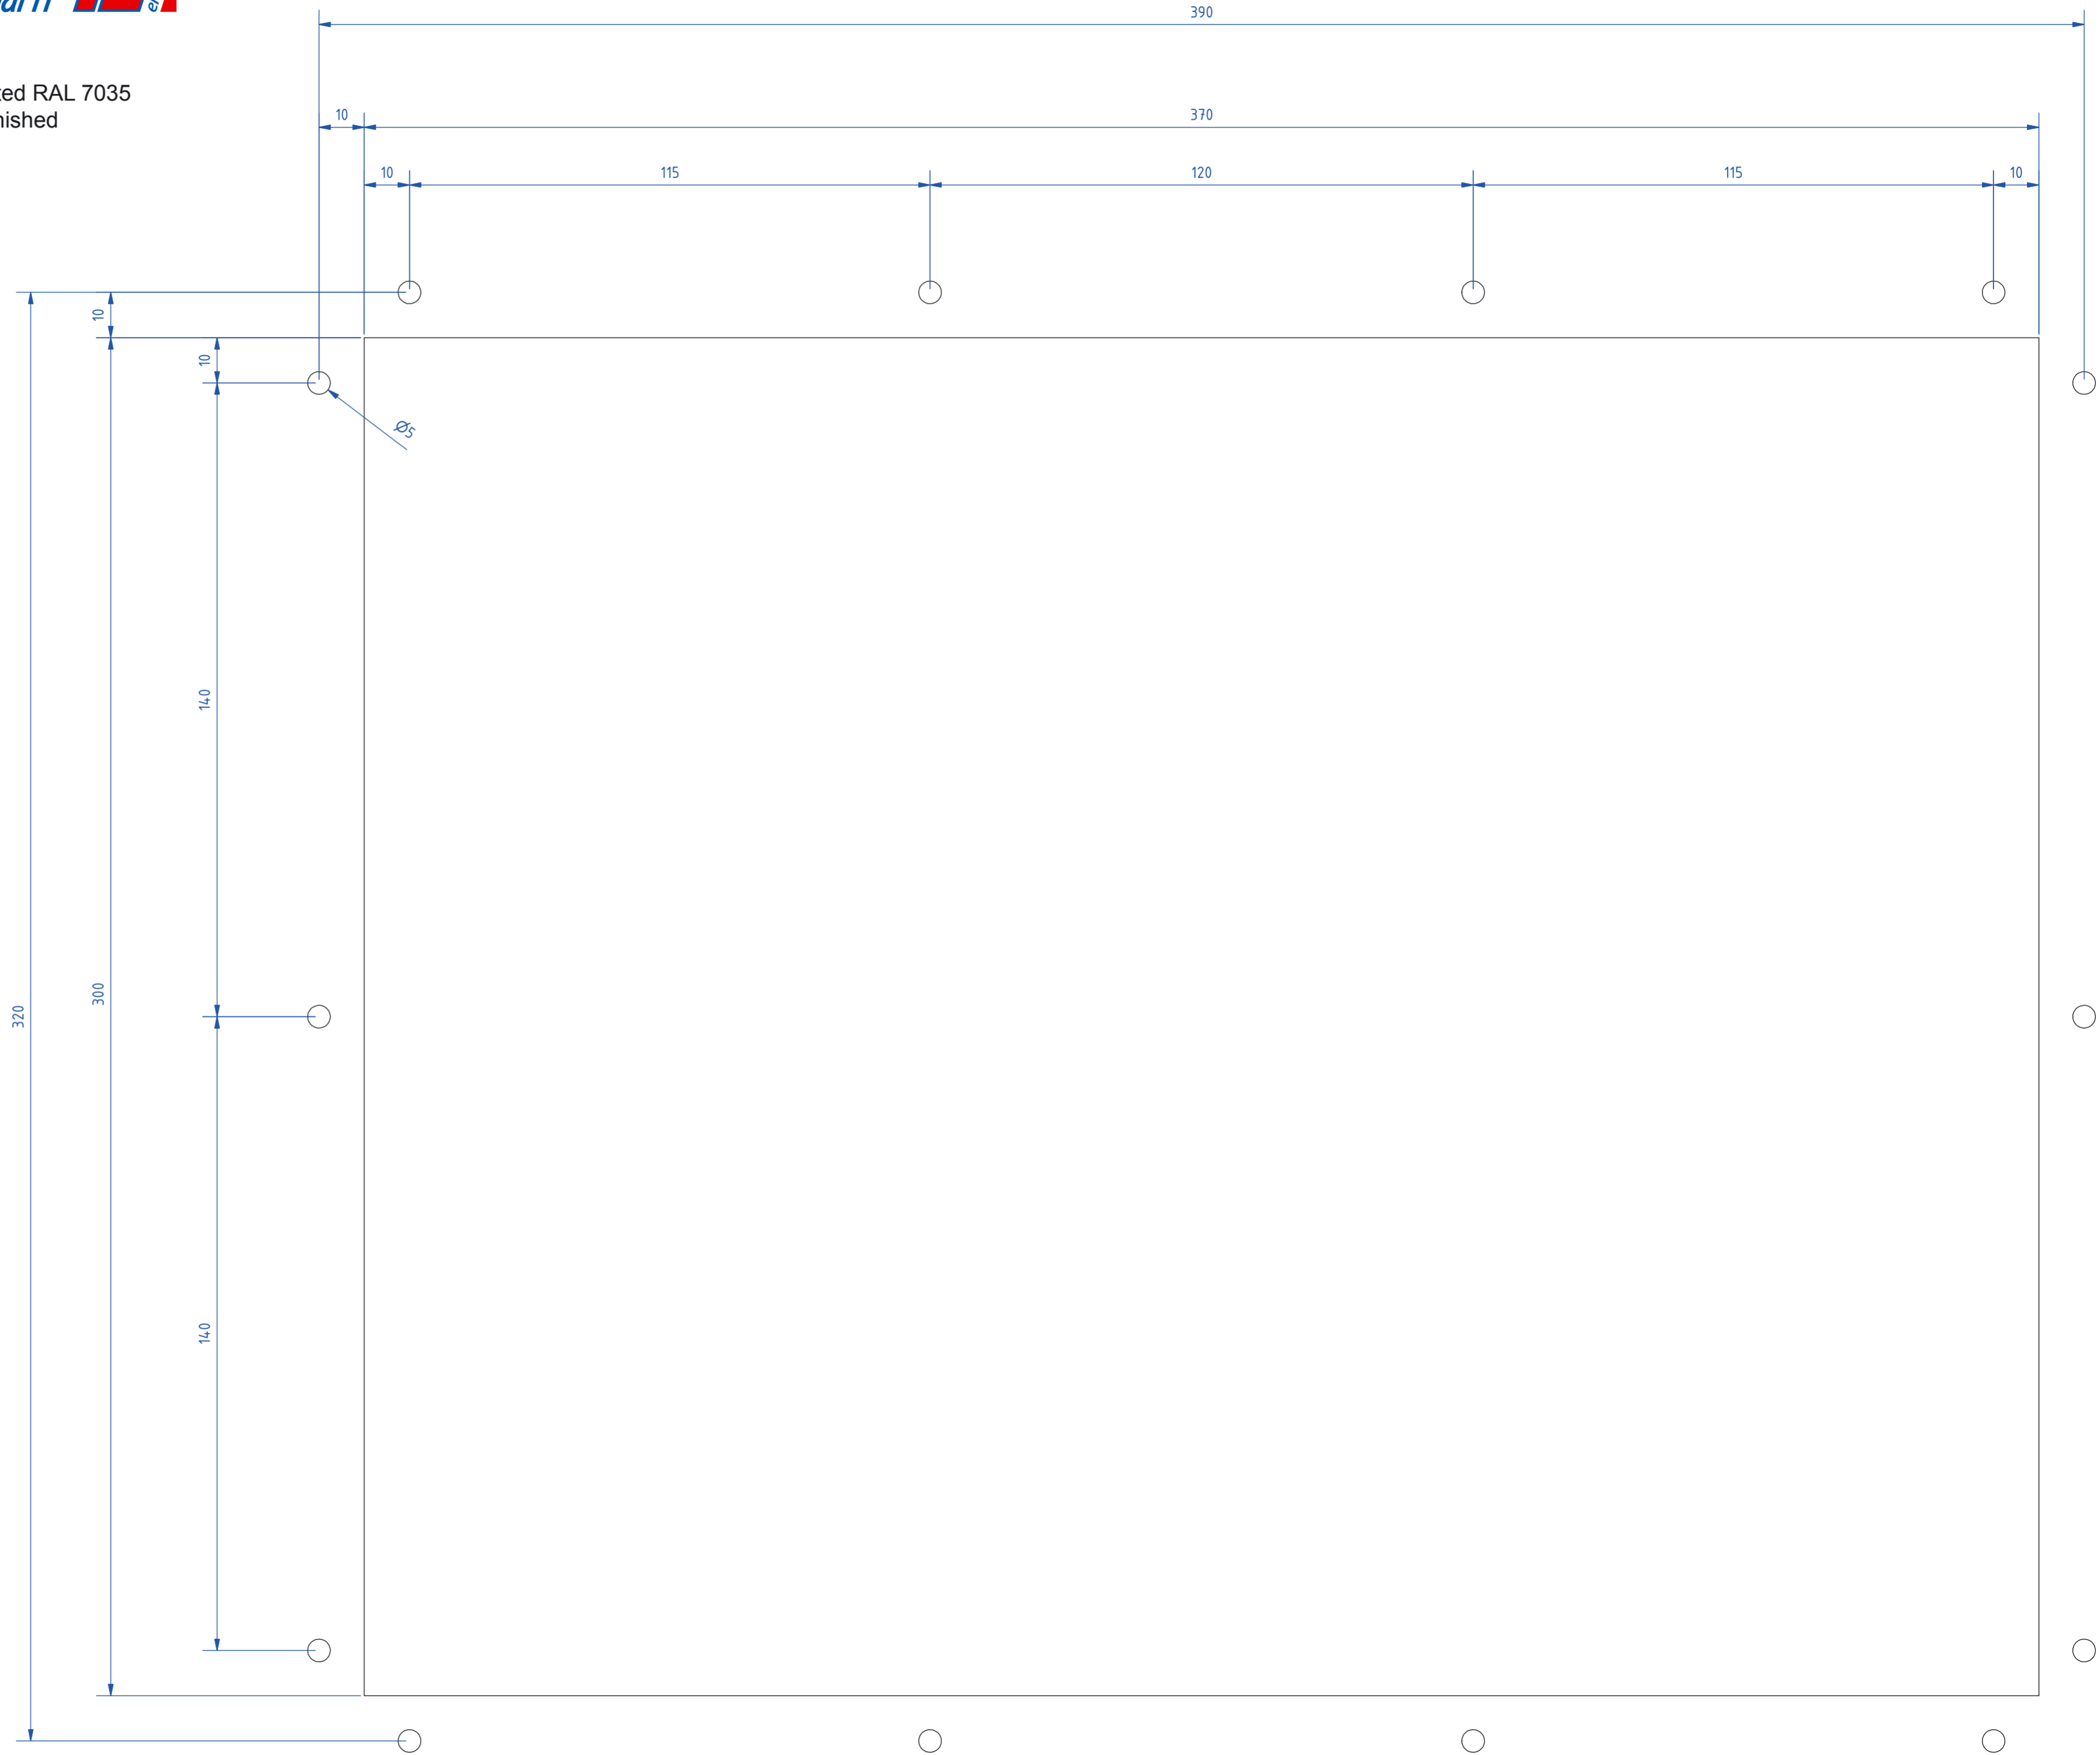

Panel PCs and LCDs WM Series
WM 15-...-PMA / PME
38,1 cm (15") 4:3

Front Panel:
PMA = Panelmount, 5 mm aluminium, powder-coated RAL 7035
PME = Panelmount, 5 mm stainless steel, brush-finished

Version 150708
Assembly drawing
Unit: mm, true to scale
Errors and changes excepted.