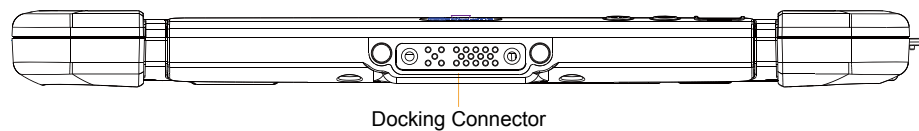

# M101B Industrial Tablet PC

Dimensions: 271,8 × 197,2 × 19 mm

10,1" (25,7 cm) 16:9

Net weight: 1,2 kg

- I/O ports:
- Micro HDMI (optional)
  - LAN / RS232
  - USB3.0
  - Mic in / Line Out
  - Power Jack
  - Micro SD Card Reader
- 3G Module / SIM Card Slot