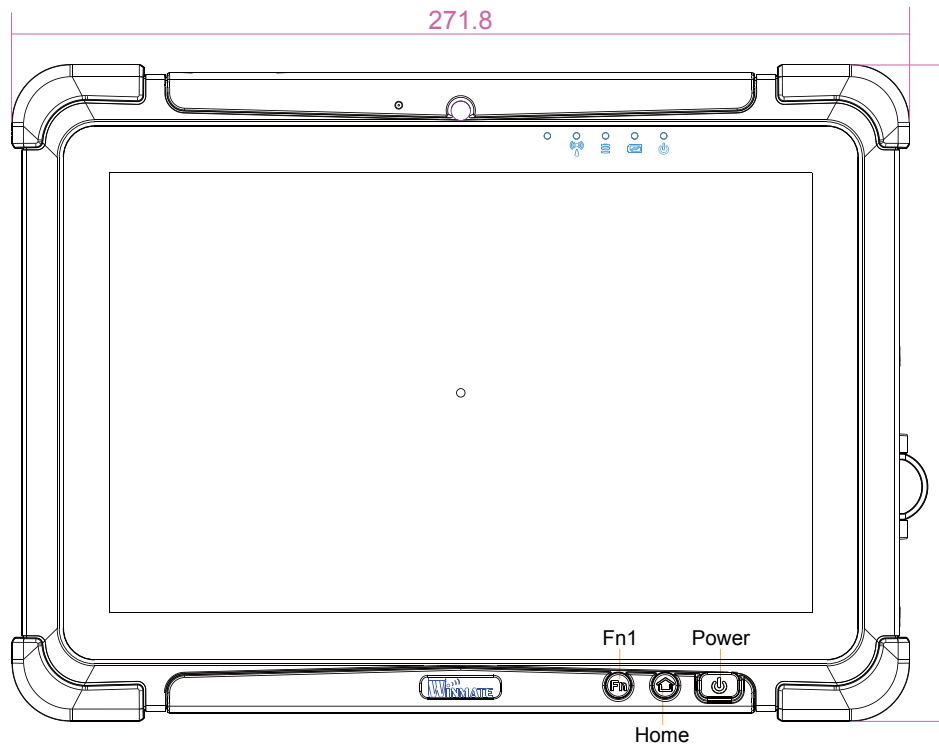

M101B Industrial Tablet PC

Dimensions: 271,8 × 197,2 × 19 mm

10,1" (25,7 cm) 16:9

Net weight: 1,2 kg

- I/O ports:
- Micro HDMI (optional)
 - LAN / RS232
 - USB3.0
 - Mic in / Line Out
 - Power Jack
 - Micro SD Card Reader
- 3G Module / SIM Card Slot