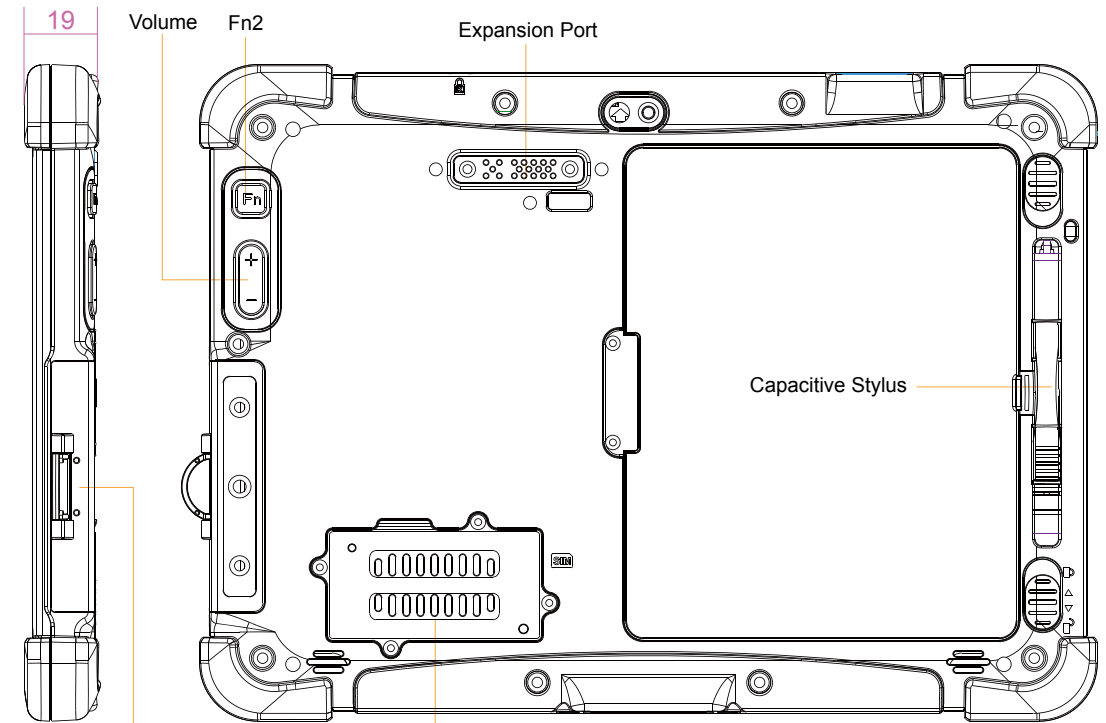

M101B Industrial Tablet PC

Dimensions: 271,8 × 197,2 × 19 mm

10,1" (25,7 cm) 16:9

Net weight: 1,2 kg

- I/O ports:
- Micro HDMI (optional)
 - LAN / RS232
 - USB3.0
 - Mic in / Line Out
 - Power Jack
 - Micro SD Card Reader
- 3G Module / SIM Card Slot