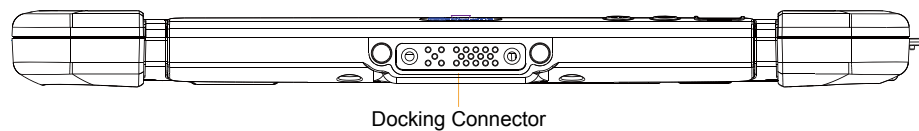

M101B Industrial Tablet PC

Dimensions: 271,8 × 197,2 × 19 mm

10,1" (25,7 cm) 16:9

Net weight: 1,2 kg

- I/O ports:
- Micro HDMI (optional)
 - LAN / RS232
 - USB3.0
 - Mic in / Line Out
 - Power Jack
 - Micro SD Card Reader
- 3G Module / SIM Card Slot