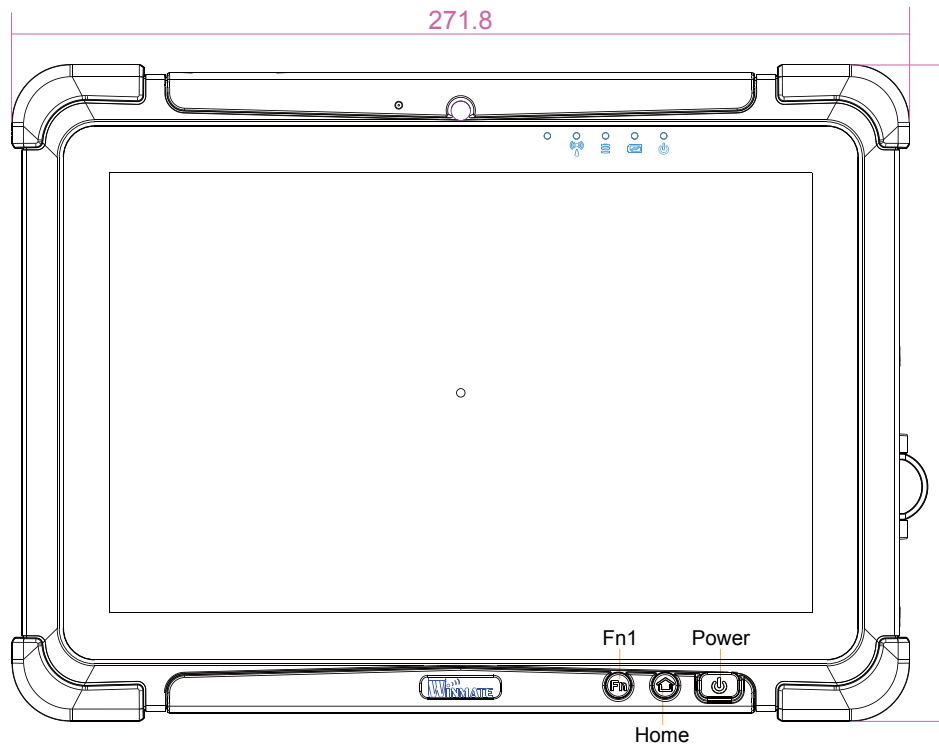

# M101B Industrial Tablet PC

Dimensions: 271,8 × 197,2 × 19 mm

10,1" (25,7 cm) 16:9

Net weight: 1,2 kg

- I/O ports:
- Micro HDMI (optional)
  - LAN / RS232
  - USB3.0
  - Mic in / Line Out
  - Power Jack
  - Micro SD Card Reader
- 3G Module / SIM Card Slot