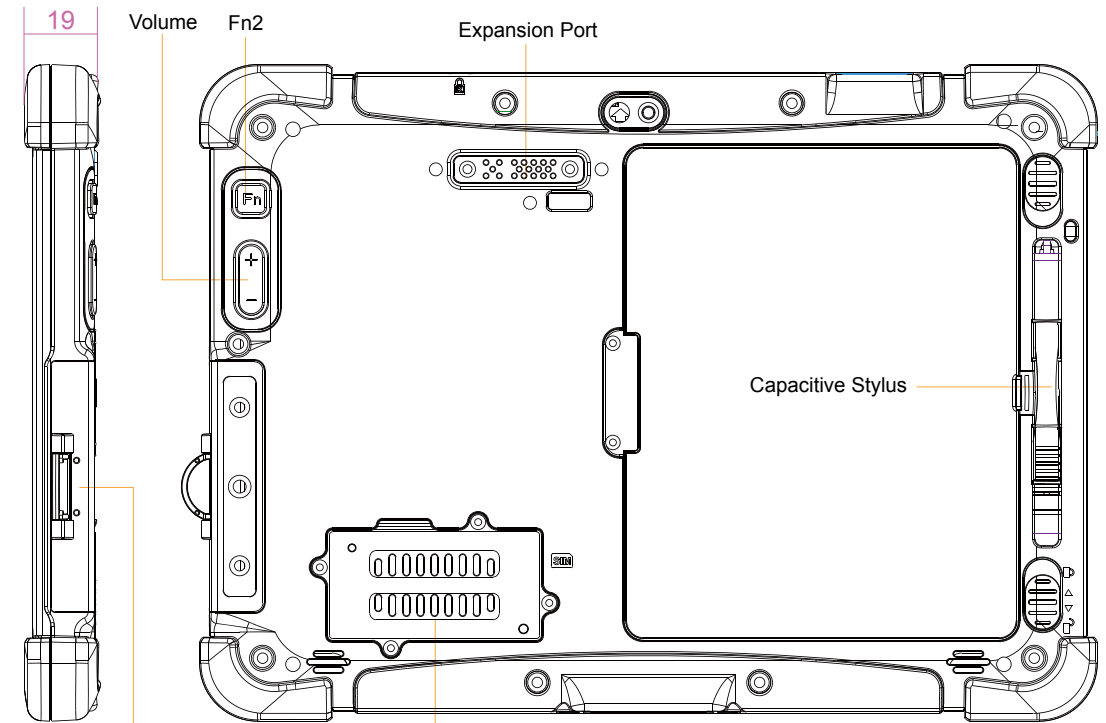

# M101B Industrial Tablet PC

Dimensions: 271,8 × 197,2 × 19 mm

10,1" (25,7 cm) 16:9

Net weight: 1,2 kg

- I/O ports:
- Micro HDMI (optional)
  - LAN / RS232
  - USB3.0
  - Mic in / Line Out
  - Power Jack
  - Micro SD Card Reader
- 3G Module / SIM Card Slot