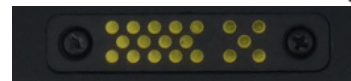

Pogo-Pin for Docking

SIM Card Slot
Inside Service Window