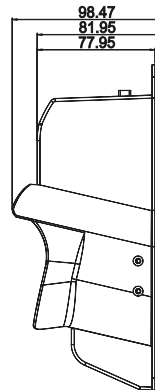

Rugged Tablet PC Rxx-ID8M-RT... Multi-functional docking station kit

R08ID8M-RTU1GP

Power Input: 19 V_{DC}
Expansions: 4 × USB, 1 × VGA

R10ID8M-RTU1GP R10ID8M-RTT2GP R12ID8M-RTM7GP

Power Input: 19 V_{DC}
Expansions: 4 × USB