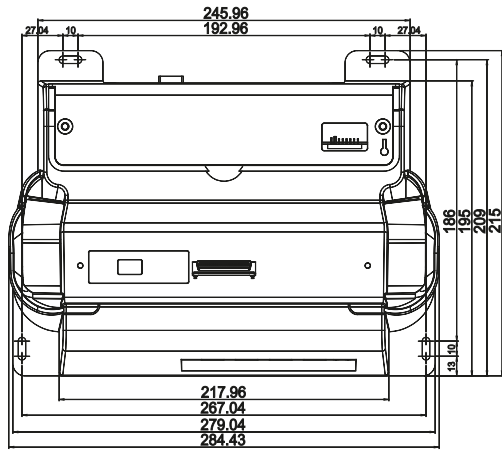

Rugged Tablet PC Rxx-ID8M-RT... Multi-functional docking station kit

R08ID8M-RTU1GP

Power Input: 19 V_{DC}
Expansions: 4 × USB, 1 × VGA

R10ID8M-RTU1GP R10ID8M-RTT2GP R12ID8M-RTM7GP

Power Input: 19 V_{DC}
Expansions: 4 × USB