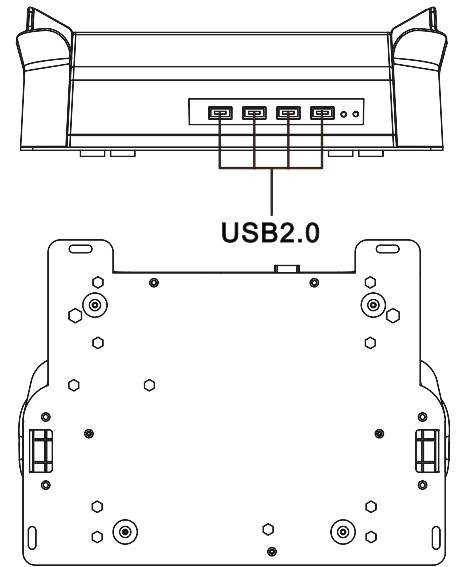

Rugged Tablet PC Rxx-ID8M-RT... Multi-functional docking station kit

R08ID8M-RTU1GP

Power Input: 19 V_{DC}
Expansions: 4 × USB, 1 × VGA

R10ID8M-RTU1GP R10ID8M-RTT2GP R12ID8M-RTM7GP

Power Input: 19 V_{DC}
Expansions: 4 × USB