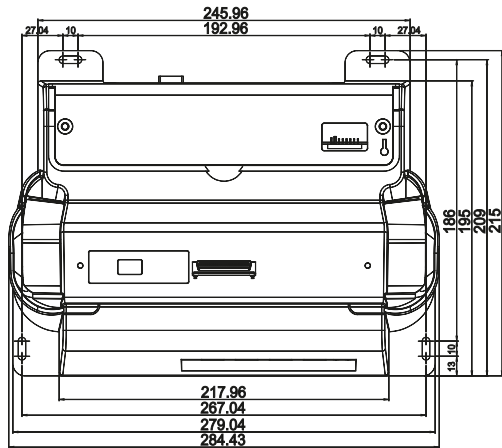

Rugged Tablet PC Rxx-ID8M-RT... Multi-functional docking station kit

R08ID8M-RTU1GP

Power Input: 19 V_{DC}
Expansions: 4 × USB, 1 × VGA

R10ID8M-RTU1GP R10ID8M-RTT2GP R12ID8M-RTM7GP

Power Input: 19 V_{DC}
Expansions: 4 × USB