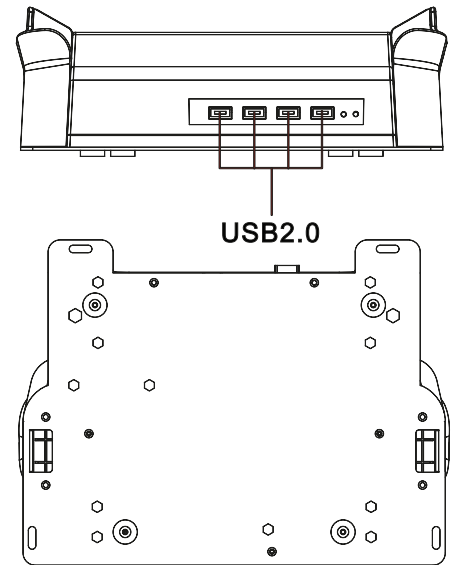

Rugged Tablet PC Rxx-ID8M-RT... Multi-functional docking station kit

R08ID8M-RTU1GP

Power Input: 19 V_{DC}
Expansions: 4 × USB, 1 × VGA

R10ID8M-RTU1GP R10ID8M-RTT2GP R12ID8M-RTM7GP

Power Input: 19 V_{DC}
Expansions: 4 × USB