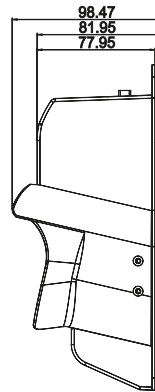

Rugged Tablet PC Rxx-ID8M-RT... Multi-functional docking station kit

R08ID8M-RTU1GP

Power Input: 19 V_{DC}
Expansions: 4 × USB, 1 × VGA

R10ID8M-RTU1GP R10ID8M-RTT2GP R12ID8M-RTM7GP

Power Input: 19 V_{DC}
Expansions: 4 × USB