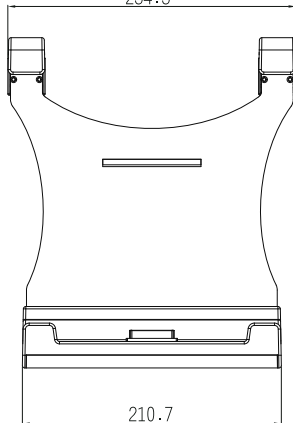

Rugged Tablet PC Rxx-ID8M-RT... Vehicle mounting charger kit

- Input: 9~36 V_{DC} (car charging connector)
- Output: 19 V_{DC} (cable can connector to TPC)
- TDP: 80 W
- Mechanical mount: VESA mount, universal RAM mount
- Expansions: 4 × USB

FRONT VIEW

234.3

210.7

SIDE VIEW

SIDE VIEW

BACK VIEW

VESA M4 75x75

BOTTOM VIEW