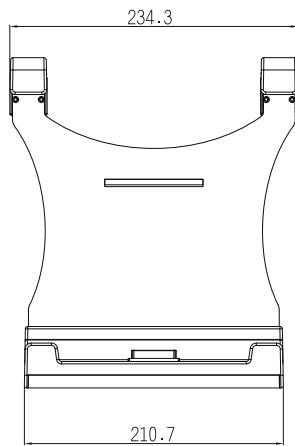

## Vehicle mounting charger kit

- Input: 9~36 V<sub>DC</sub> (car charging connector)
- Output: 19 V<sub>DC</sub> (cable can connector to TPC)
- TDP: 80 W
- Mechanical mount: VESA mount, universal RAM mount
- Expansions: 4 × USB

FRONT VIEW

SIDE VIEW

SIDE VIEW

BACK VIEW

VESA M4 75x75

BOTTOM VIEW