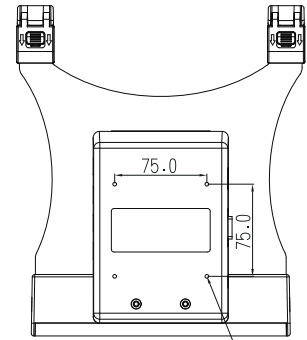

FRONT VIEW

234.3

210.7

SIDE VIEW

SIDE VIEW

BACK VIEW

VESA M4 75x75

BOTTOM VIEW