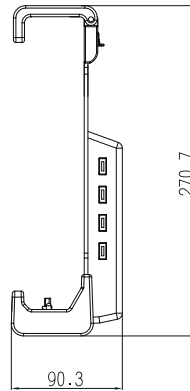

Rugged Tablet PC Rxx-ID8M-RT... Vehicle mounting charger kit

- Input: 9~36 V_{DC} (car charging connector)
- Output: 19 V_{DC} (cable can connector to TPC)
- TDP: 80 W
- Mechanical mount: VESA mount, universal RAM mount
- Expansions: 4 × USB

FRONT VIEW

234.3

210.7

SIDE VIEW

SIDE VIEW

BACK VIEW

VESA M4 75x75

BOTTOM VIEW