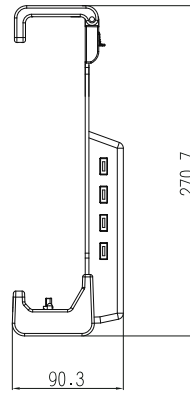

## Vehicle mounting charger kit

- Input: 9~36 V<sub>DC</sub> (car charging connector)
- Output: 19 V<sub>DC</sub> (cable can connector to TPC)
- TDP: 80 W
- Mechanical mount: VESA mount, universal RAM mount
- Expansions: 4 × USB

FRONT VIEW

SIDE VIEW

SIDE VIEW

BACK VIEW

VESA M4 75x75

BOTTOM VIEW