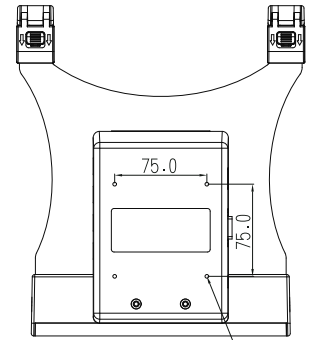

## Vehicle mounting charger kit

- Input: 9~36 V<sub>DC</sub> (car charging connector)
- Output: 19 V<sub>DC</sub> (cable can connector to TPC)
- TDP: 80 W
- Mechanical mount: VESA mount, universal RAM mount
- Expansions: 4 × USB

FRONT VIEW

SIDE VIEW

SIDE VIEW

BACK VIEW

VESA M4 75x75

BOTTOM VIEW