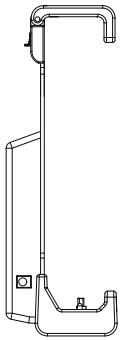

## Vehicle mounting charger kit

- Input: 9~36 V<sub>DC</sub> (car charging connector)
- Output: 19 V<sub>DC</sub> (cable can connector to TPC)
- TDP: 80 W
- Mechanical mount: VESA mount, universal RAM mount
- Expansions: 4 × USB

FRONT VIEW

SIDE VIEW

SIDE VIEW

BACK VIEW

VESA M4 75x75

BOTTOM VIEW