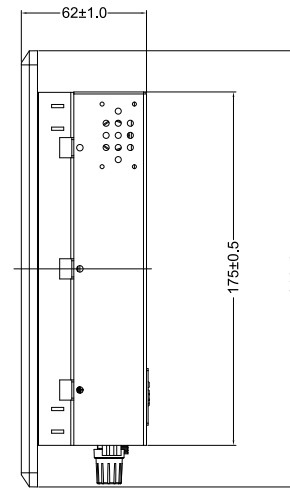

SlimLine IB32 Series
 SlimLine WM 08-IB32-PMA
 21,3 cm (8,4") 4:3 LCD

Front Panel:
 PMA = Panelmount, 8 mm aluminium, black

CUT OUT

- | | |
|------------------------------|-----------------|
| 1. DC-in 12V | 5. 2 x RJ-45 |
| 2. RS232 Conn. | 6. Dimming Knob |
| 3. 1 x USB 3.0 , 1 x USB 2.0 | 7. RS-232 |
| 4. HDMI | |