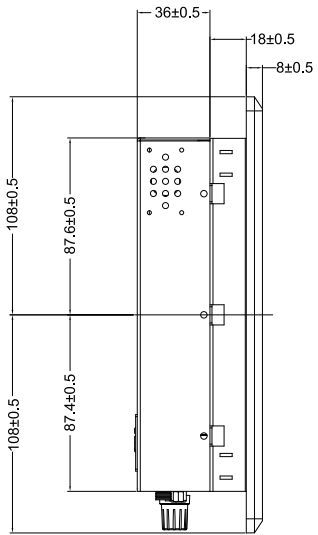

SlimLine IB32 Series
 SlimLine WM 08-IB32-PMA
 21,3 cm (8,4") 4:3 LCD

Front Panel:
 PMA = Panelmount, 8 mm aluminium, black

CUT OUT

- | | |
|------------------------------|-----------------|
| 1. DC-in 12V | 5. 2 x RJ-45 |
| 2. RS232 Conn. | 6. Dimming Knob |
| 3. 1 x USB 3.0 , 1 x USB 2.0 | 7. RS-232 |
| 4. HDMI | |