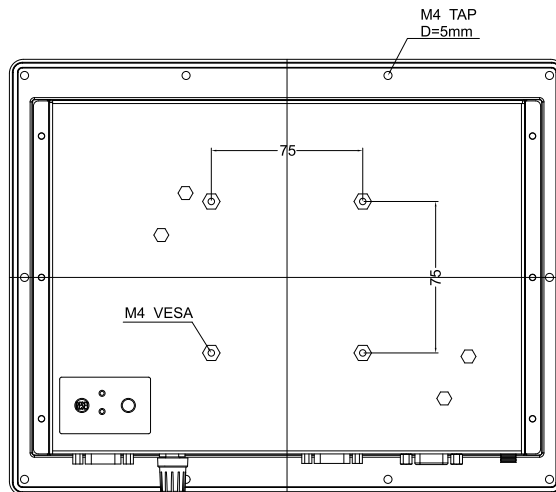

SlimLine IB32 Series
 SlimLine WM 08-IB32-PMA
 21,3 cm (8,4") 4:3 LCD

Front Panel:
 PMA = Panelmount, 8 mm aluminium, black

CUT OUT

- | | |
|------------------------------|-----------------|
| 1. DC-in 12V | 5. 2 x RJ-45 |
| 2. RS232 Conn. | 6. Dimming Knob |
| 3. 1 x USB 3.0 , 1 x USB 2.0 | 7. RS-232 |
| 4. HDMI | |