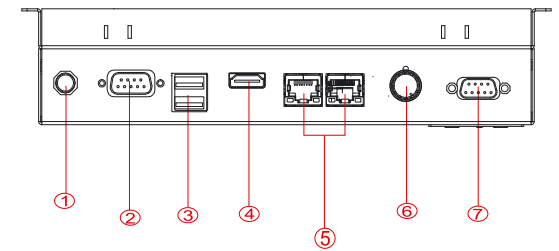

SlimLine IB32 Series
 SlimLine WM 08-IB32-PMA
 21,3 cm (8,4") 4:3 LCD

Front Panel:
 PMA = Panelmount, 8 mm aluminium, black

CUT OUT

- | | |
|------------------------------|-----------------|
| 1. DC-in 12V | 5. 2 x RJ-45 |
| 2. RS232 Conn. | 6. Dimming Knob |
| 3. 1 x USB 3.0 , 1 x USB 2.0 | 7. RS-232 |
| 4. HDMI | |