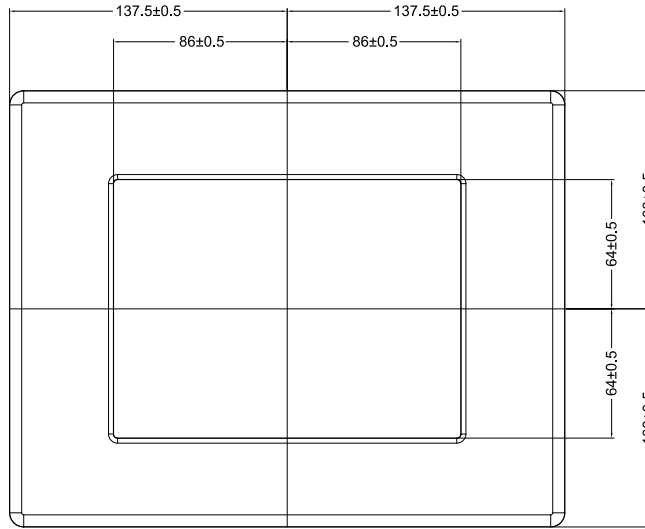

SlimLine IB32 Series
 SlimLine WM 08-IB32-PMA
 21,3 cm (8,4") 4:3 LCD

Front Panel:
 PMA = Panelmount, 8 mm aluminium, black

CUT OUT

- | | |
|------------------------------|-----------------|
| 1. DC-in 12V | 5. 2 x RJ-45 |
| 2. RS232 Conn. | 6. Dimming Knob |
| 3. 1 x USB 3.0 , 1 x USB 2.0 | 7. RS-232 |
| 4. HDMI | |