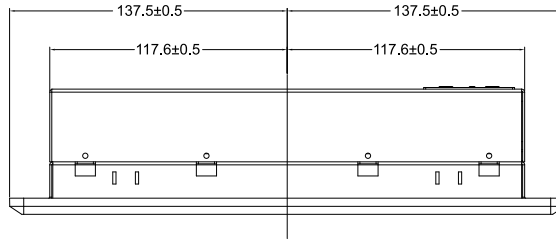

SlimLine IB32 Series
 SlimLine WM 08-IB32-PMA
 21,3 cm (8,4") 4:3 LCD

Front Panel:
 PMA = Panelmount, 8 mm aluminium, black

CUT OUT

- | | |
|------------------------------|-----------------|
| 1. DC-in 12V | 5. 2 x RJ-45 |
| 2. RS232 Conn. | 6. Dimming Knob |
| 3. 1 x USB 3.0 , 1 x USB 2.0 | 7. RS-232 |
| 4. HDMI | |