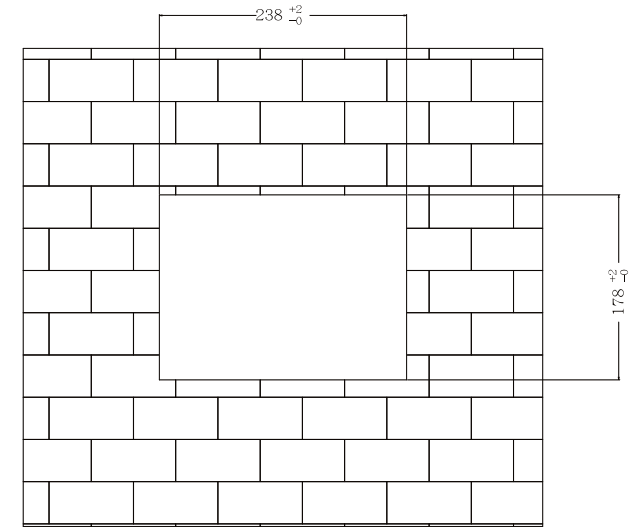

SlimLine IB32 Series
 SlimLine WM 08-IB32-PMA
 21,3 cm (8,4") 4:3 LCD

Front Panel:
 PMA = Panelmount, 8 mm aluminium, black

CUT OUT

- | | |
|------------------------------|-----------------|
| 1. DC-in 12V | 5. 2 x RJ-45 |
| 2. RS232 Conn. | 6. Dimming Knob |
| 3. 1 x USB 3.0 , 1 x USB 2.0 | 7. RS-232 |
| 4. HDMI | |