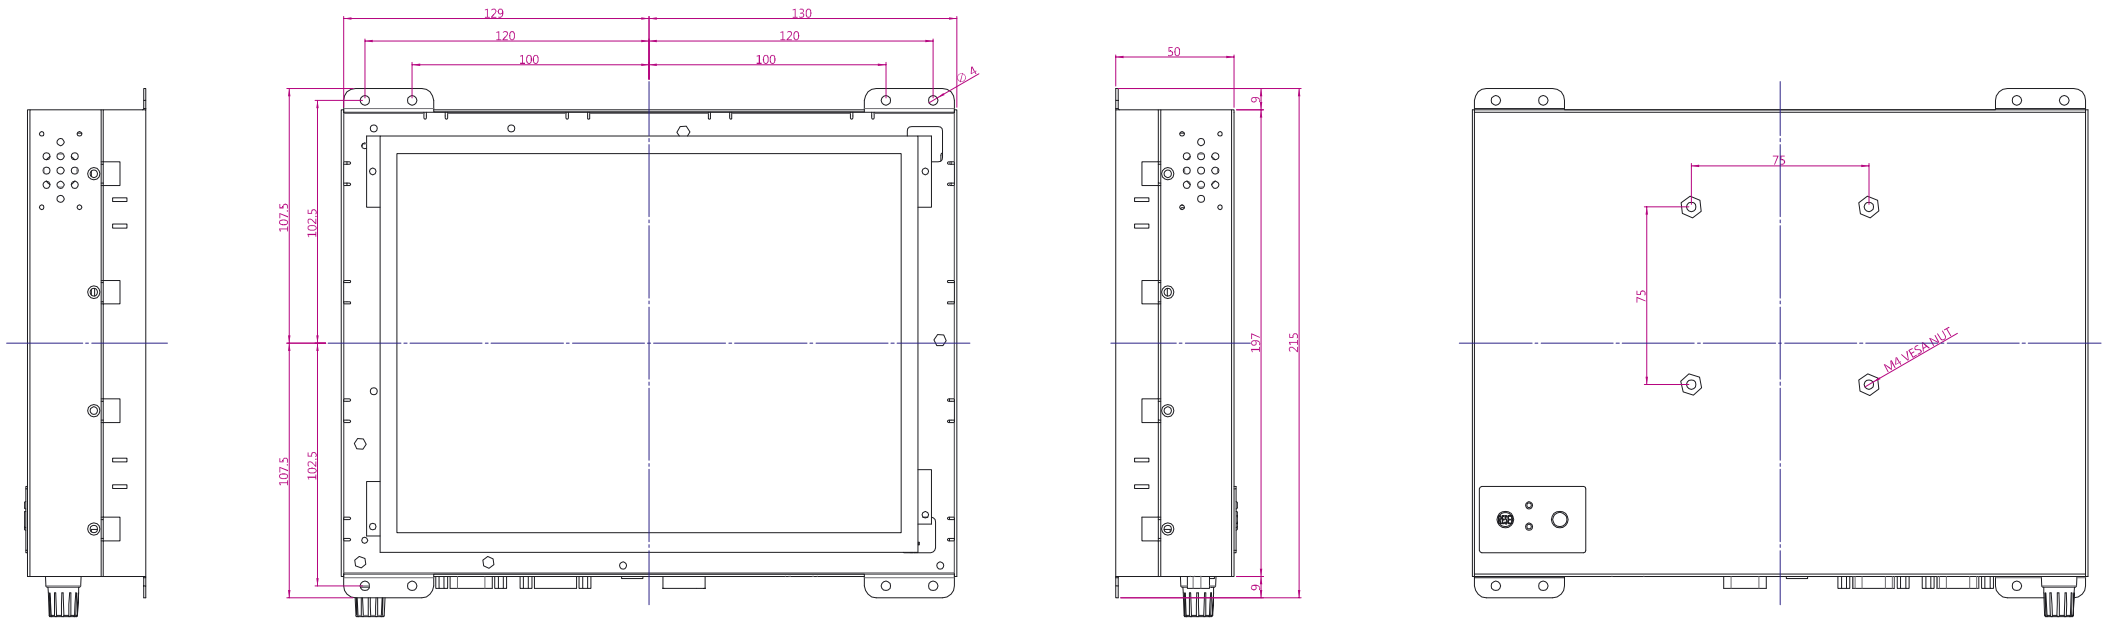

SlimLine IB32 Series
SlimLine WM 10-IB32-OF (Openframe)
 26,4 cm (10,4") 4:3 LCD

- ①
- ②
- ③
- ④
- ⑤
- ⑥
- ⑦

- | | |
|----------------------------------|-------------|
| 1. Brightness / Adjustment | 5. USB |
| 2. RS232 (optional) | 6. HDMI |
| 3. DC-in 12V | 7. 2 x RJ45 |
| 4. RS232/422/485 (Default RS232) | |