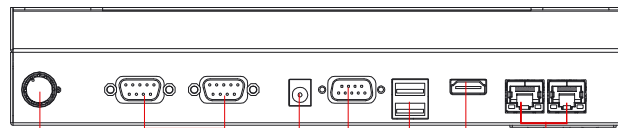

SlimLine IB32 Series
SlimLine WM 10-IB32-OF (Openframe)
 26,4 cm (10,4") 4:3 LCD

- ①
- ②
- ③
- ④
- ⑤
- ⑥
- ⑦

- | | |
|----------------------------------|-------------|
| 1. Brightness / Adjustment | 5. USB |
| 2. RS232 (optional) | 6. HDMI |
| 3. DC-in 12V | 7. 2 x RJ45 |
| 4. RS232/422/485 (Default RS232) | |