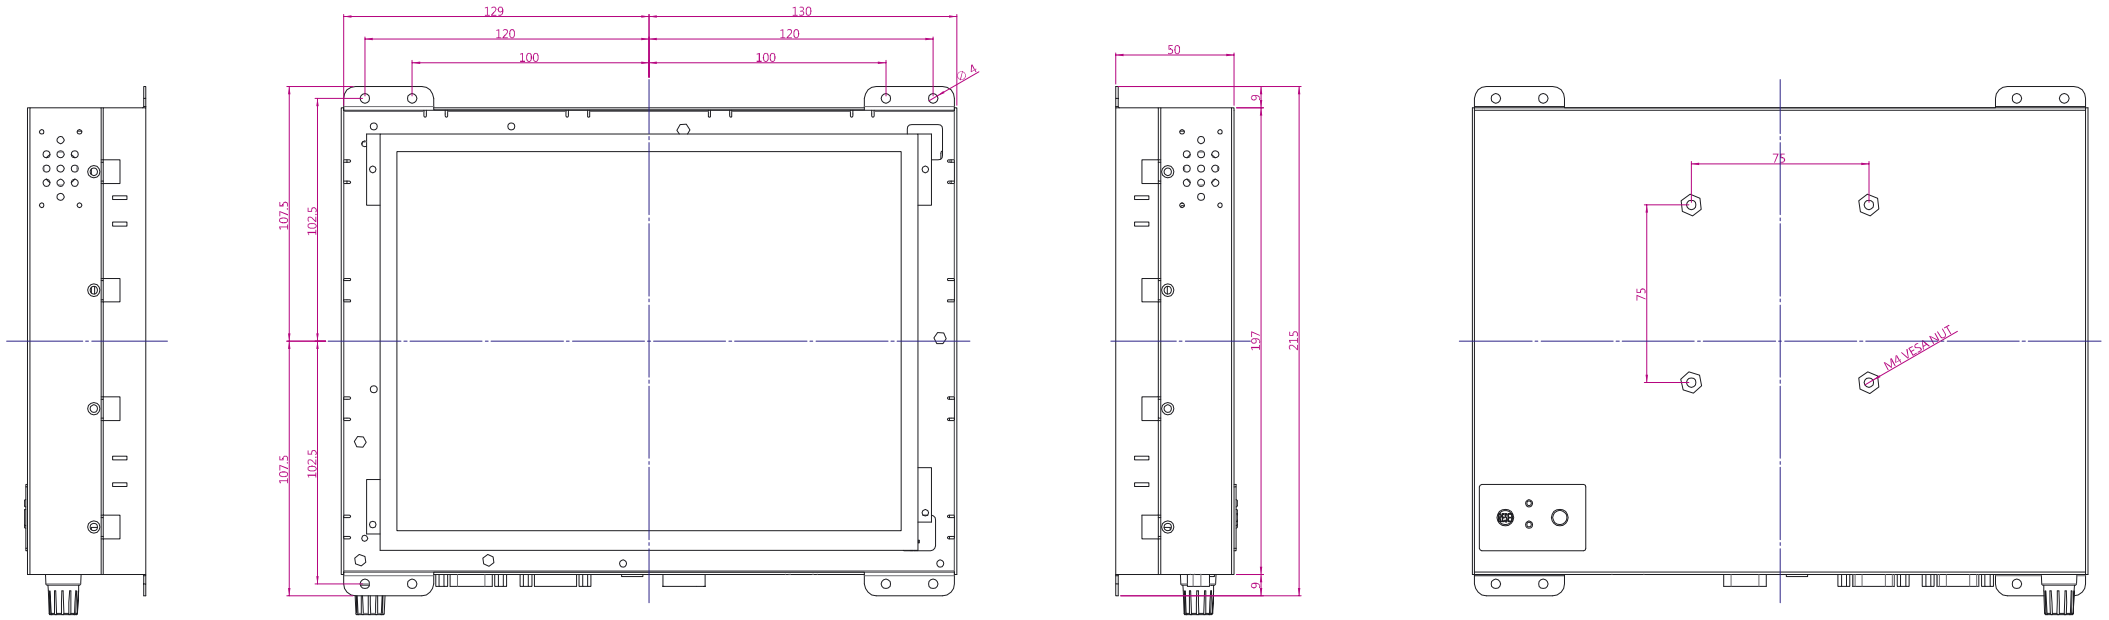

SlimLine IB32 Series
SlimLine WM 10-IB32-OF (Openframe)
 26,4 cm (10,4") 4:3 LCD

- ①
- ②
- ③
- ④
- ⑤
- ⑥
- ⑦

- | | |
|----------------------------------|-------------|
| 1. Brightness / Adjustment | 5. USB |
| 2. RS232 (optional) | 6. HDMI |
| 3. DC-in 12V | 7. 2 x RJ45 |
| 4. RS232/422/485 (Default RS232) | |