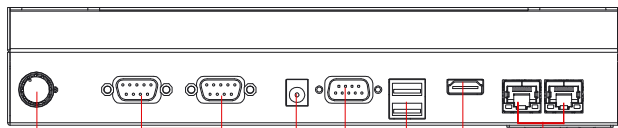

SlimLine IB32 Series
SlimLine WM 10-IB32-OF (Openframe)
 26,4 cm (10,4") 4:3 LCD

- ①
- ②
- ③
- ④
- ⑤
- ⑥
- ⑦

- | | |
|----------------------------------|-------------|
| 1. Brightness / Adjustment | 5. USB |
| 2. RS232 (optional) | 6. HDMI |
| 3. DC-in 12V | 7. 2 x RJ45 |
| 4. RS232/422/485 (Default RS232) | |