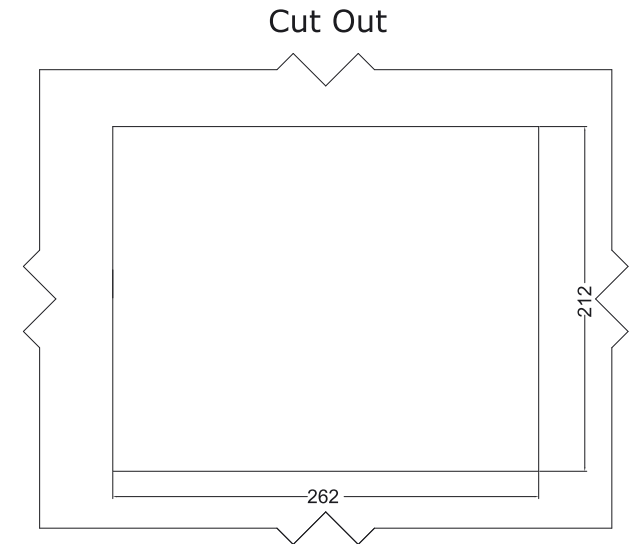

SlimLine IB32 Series
SlimLine WM 10-IB32-PMA
 26,4 cm (10,4") 4:3 LCD

Front Panel:
 PMA = Panelmount, 6 mm aluminium, black

- | | |
|----------------------------------|-------------|
| 1. Brightness / Adjustment | 5. USB |
| 2. RS232 (optional) | 6. HDMI |
| 3. DC-in 12V | 7. 2 x RJ45 |
| 4. RS232/422/485 (Default Rs232) | |