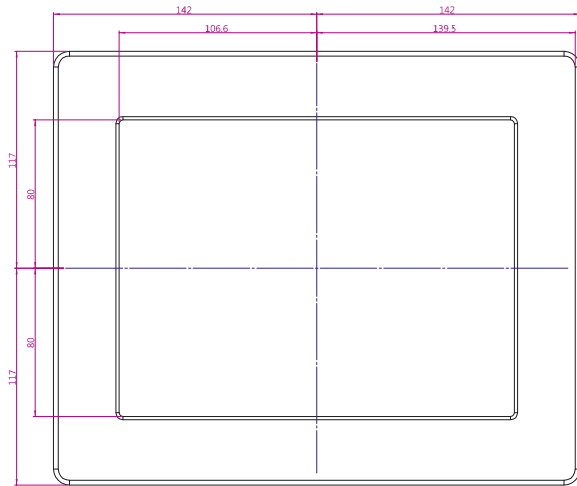

SlimLine IB32 Series
SlimLine WM 10-IB32-PMA
 26,4 cm (10,4") 4:3 LCD

Front Panel:
 PMA = Panelmount, 6 mm aluminium, black

- | | |
|----------------------------------|-------------|
| 1. Brightness / Adjustment | 5. USB |
| 2. RS232 (optional) | 6. HDMI |
| 3. DC-in 12V | 7. 2 x RJ45 |
| 4. RS232/422/485 (Default Rs232) | |