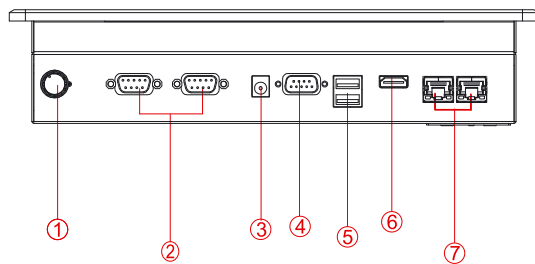

SlimLine IB32 Series
SlimLine WM 10-IB32-PMA
 26,4 cm (10,4") 4:3 LCD

Front Panel:
 PMA = Panelmount, 6 mm aluminium, black

- | | |
|----------------------------------|-------------|
| 1. Brightness / Adjustment | 5. USB |
| 2. RS232 (optional) | 6. HDMI |
| 3. DC-in 12V | 7. 2 x RJ45 |
| 4. RS232/422/485 (Default Rs232) | |