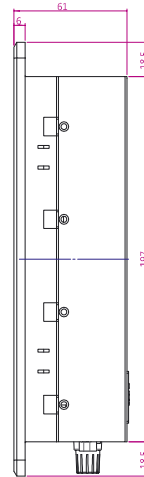

SlimLine IB32 Series
SlimLine WM 10-IB32-PMA
 26,4 cm (10,4") 4:3 LCD

Front Panel:
 PMA = Panelmount, 6 mm aluminium, black

- | | |
|----------------------------------|-------------|
| 1. Brightness / Adjustment | 5. USB |
| 2. RS232 (optional) | 6. HDMI |
| 3. DC-in 12V | 7. 2 x RJ45 |
| 4. RS232/422/485 (Default Rs232) | |