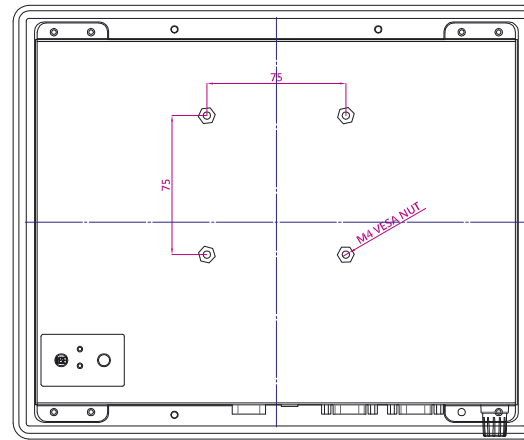

SlimLine IB32 Series
SlimLine WM 10-IB32-PMA
 26,4 cm (10,4") 4:3 LCD

Front Panel:
 PMA = Panelmount, 6 mm aluminium, black

- | | |
|----------------------------------|-------------|
| 1. Brightness / Adjustment | 5. USB |
| 2. RS232 (optional) | 6. HDMI |
| 3. DC-in 12V | 7. 2 x RJ45 |
| 4. RS232/422/485 (Default Rs232) | |